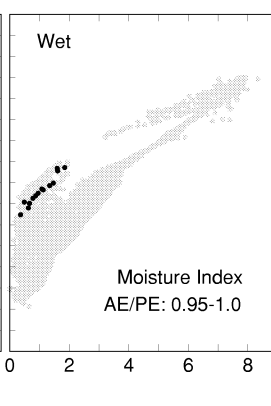

Abies procera

Growing Degree Days on 5°C Base X 1000