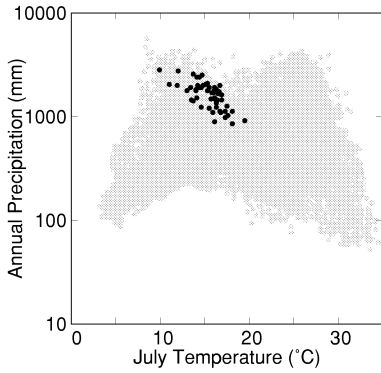

Abies procera

Growing Degree Days on 5°C Base X 1000