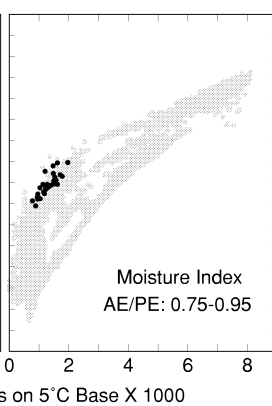

Abies procera

Growing Degree Days on 5°C Base X 1000