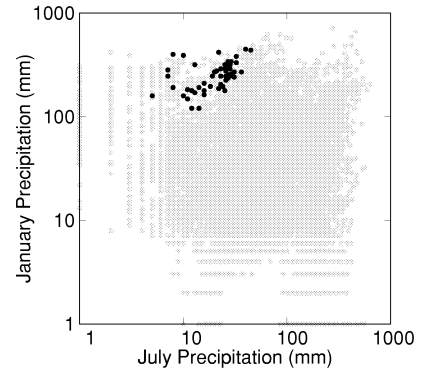

Abies procera

Growing Degree Days on 5°C Base X 1000