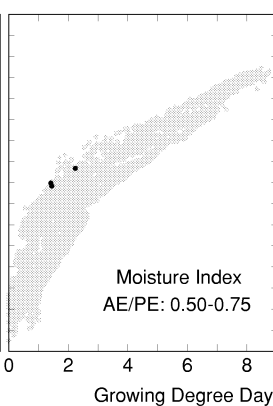

Abies procera

Growing Degree Days on 5°C Base X 1000