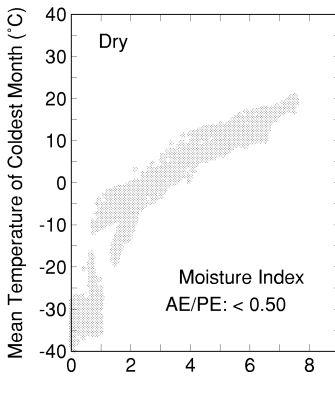

Abies procera

Growing Degree Days on 5°C Base X 1000