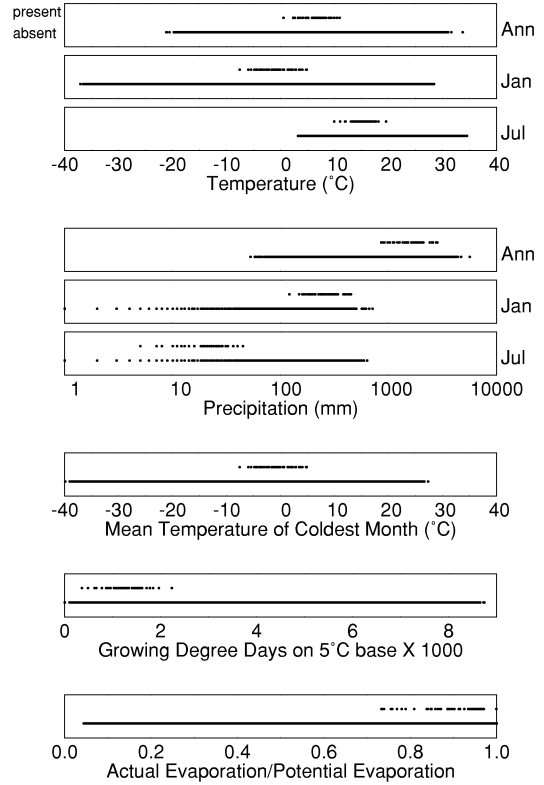

Abies procera

Growing Degree Days on 5°C Base X 1000