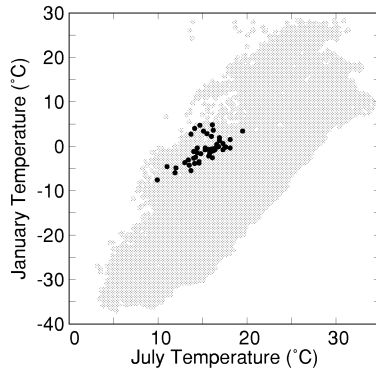

Abies procera

Growing Degree Days on 5°C Base X 1000