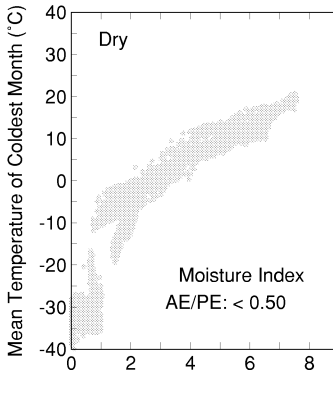

Pinus caribaea

Growing Degree Days on 5°C Base X 1000