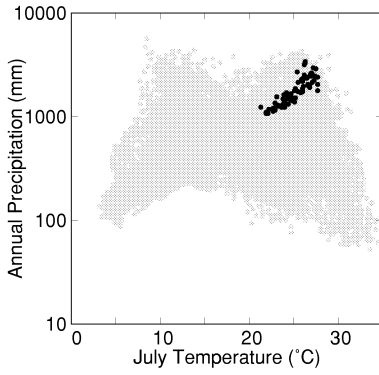

Pinus caribaea

Growing Degree Days on 5°C Base X 1000