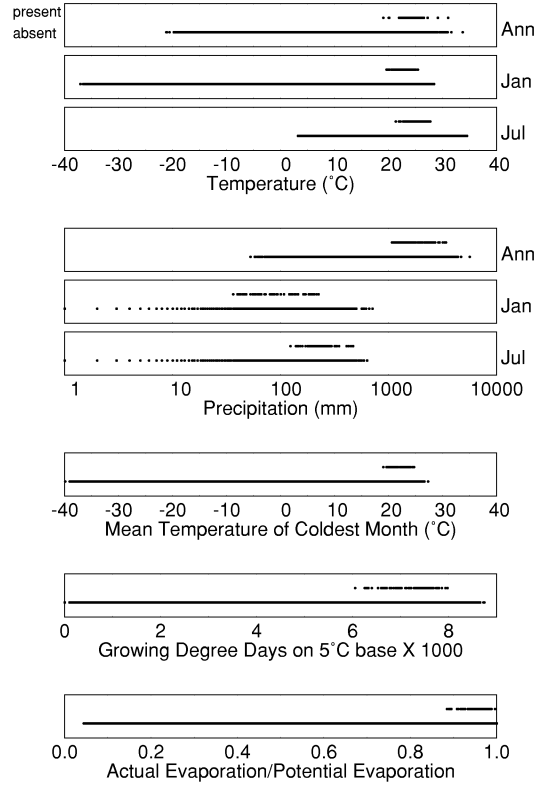

Pinus caribaea

Growing Degree Days on 5°C Base X 1000