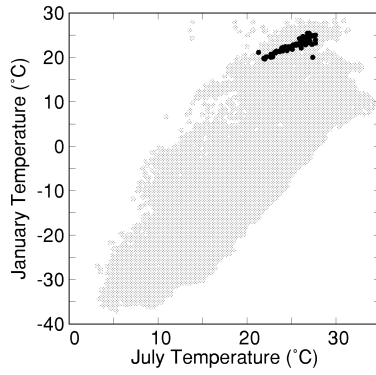

Pinus caribaea

Growing Degree Days on 5°C Base X 1000