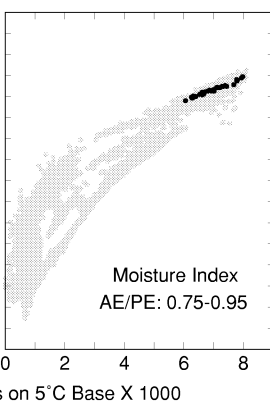

Pinus caribaea

Growing Degree Days on 5°C Base X 1000