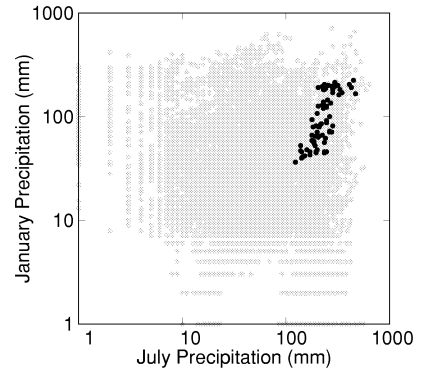

Pinus caribaea

Growing Degree Days on 5°C Base X 1000