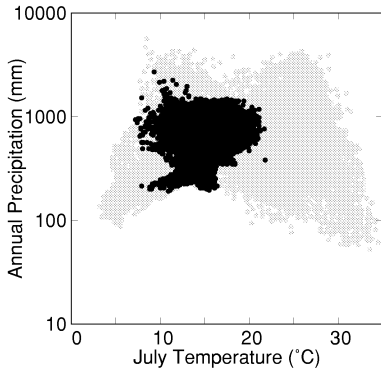

# *Picea glauca*

Growing Degree Days on 5°C Base X 1000