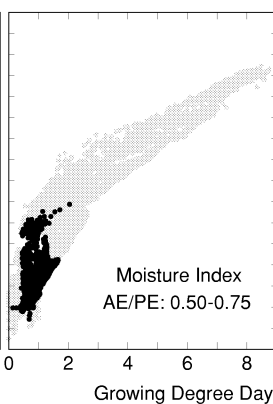

# *Picea glauca*

Growing Degree Days on 5°C Base X 1000