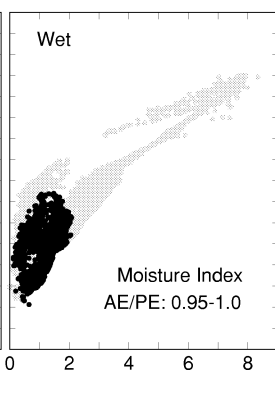

# *Picea glauca*

Growing Degree Days on 5°C Base X 1000