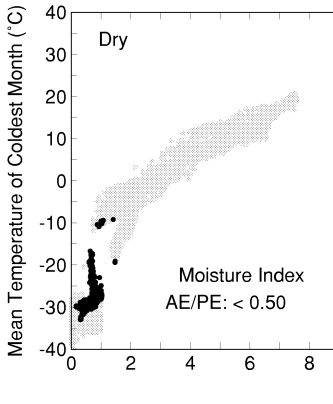

# *Picea glauca*

Growing Degree Days on 5°C Base X 1000