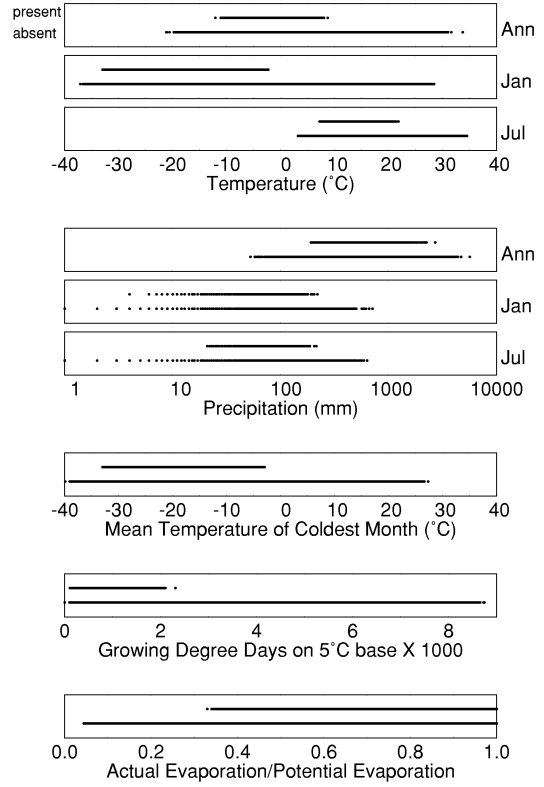

# *Picea glauca*

Growing Degree Days on 5°C Base X 1000