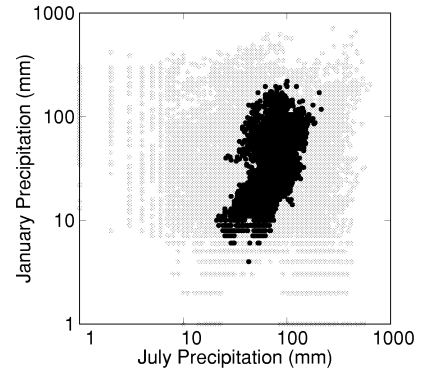

# *Picea glauca*

Growing Degree Days on 5°C Base X 1000