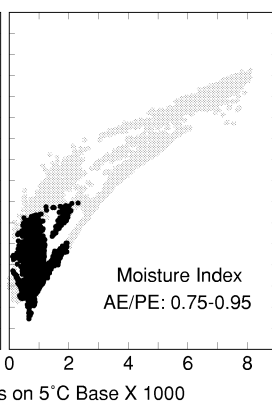

# *Picea glauca*

Growing Degree Days on 5°C Base X 1000