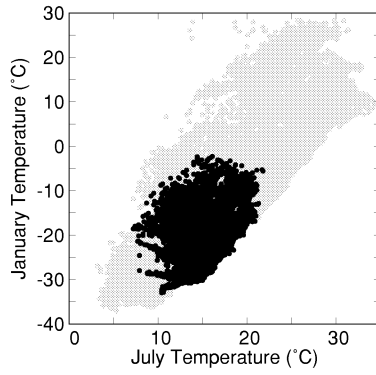

# *Picea glauca*

Growing Degree Days on 5°C Base X 1000