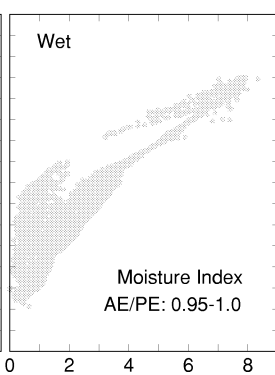

Pinus lumholtzii

Growing Degree Days on 5°C Base X 1000