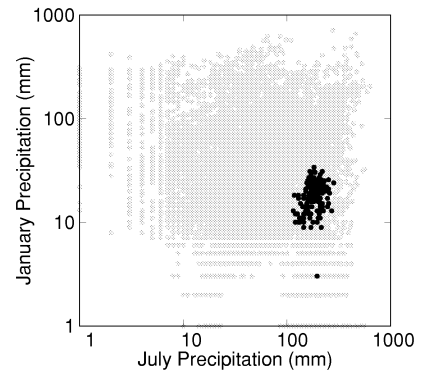

Pinus lumholtzii

Growing Degree Days on 5°C Base X 1000