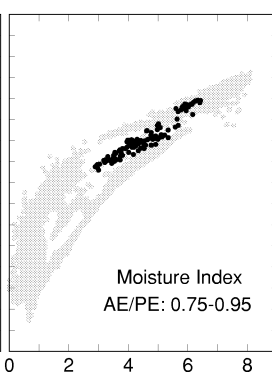

Pinus lumholtzii

Growing Degree Days on 5°C Base X 1000