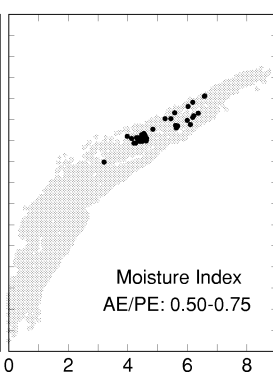

Pinus lumholtzii

Growing Degree Days on 5°C Base X 1000