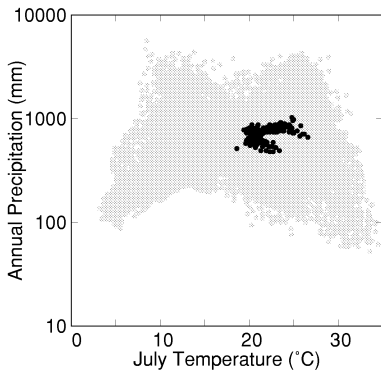

Pinus lumholtzii

Growing Degree Days on 5°C Base X 1000