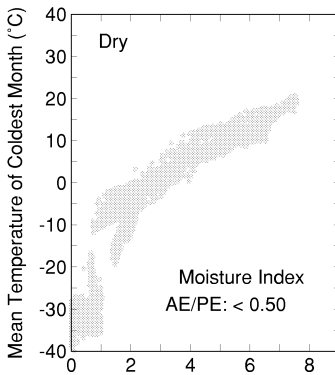

Pinus lumholtzii

Growing Degree Days on 5°C Base X 1000