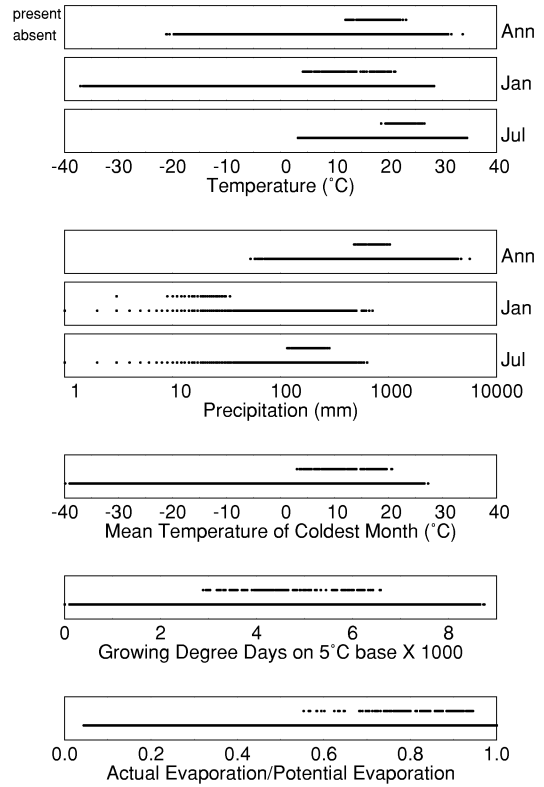

Pinus lumholtzii

Growing Degree Days on 5°C Base X 1000