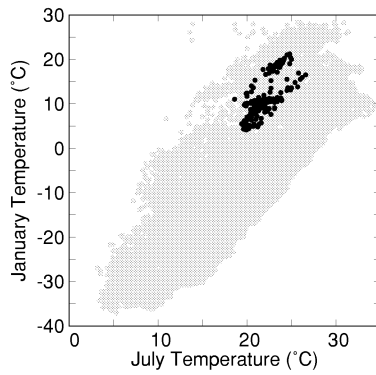

Pinus lumholtzii

Growing Degree Days on 5°C Base X 1000