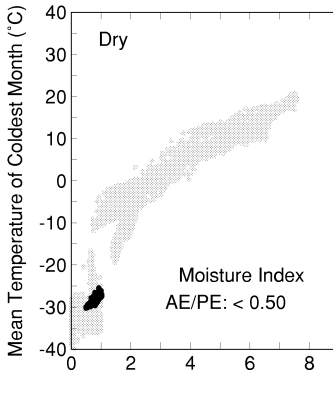

PINUS NORTHEAST

Growing Degree Days on 5°C Base X 1000