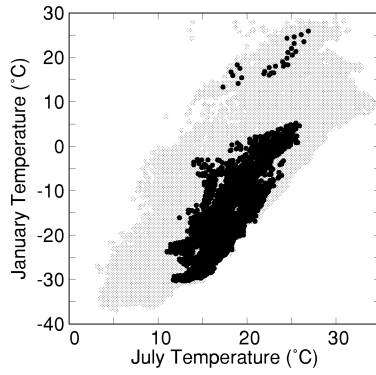

PINUS NORTHEAST

Growing Degree Days on 5°C Base X 1000