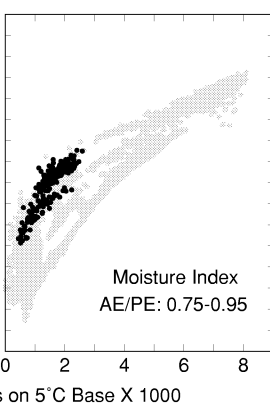

Taxus brevifolia

Growing Degree Days on 5°C Base X 1000