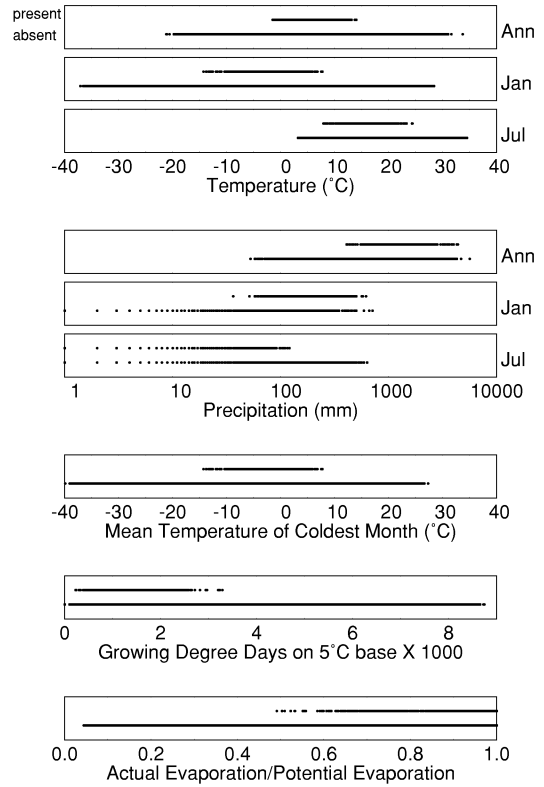

Taxus brevifolia

Growing Degree Days on 5°C Base X 1000