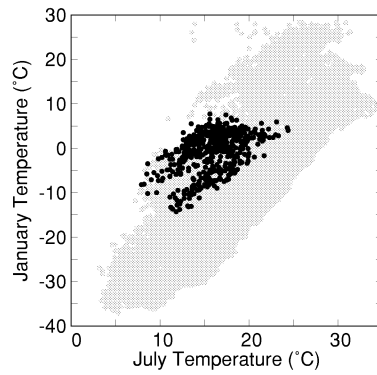

Taxus brevifolia

Growing Degree Days on 5°C Base X 1000