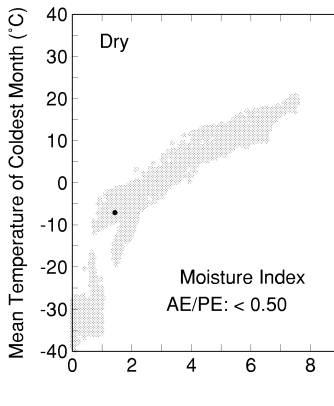

Taxus brevifolia

Growing Degree Days on 5°C Base X 1000