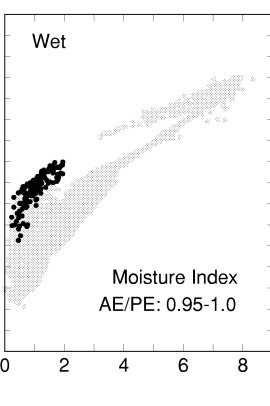

Taxus brevifolia

Growing Degree Days on 5°C Base X 1000