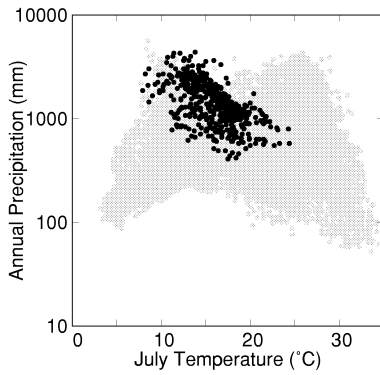

Taxus brevifolia

Growing Degree Days on 5°C Base X 1000