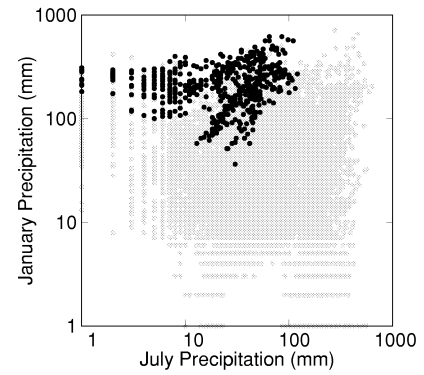

Taxus brevifolia

Growing Degree Days on 5°C Base X 1000