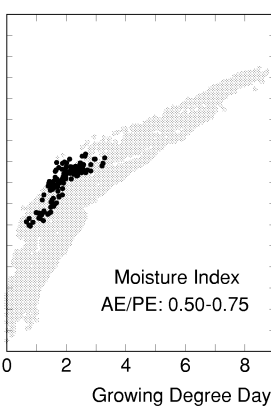

Taxus brevifolia

Growing Degree Days on 5°C Base X 1000