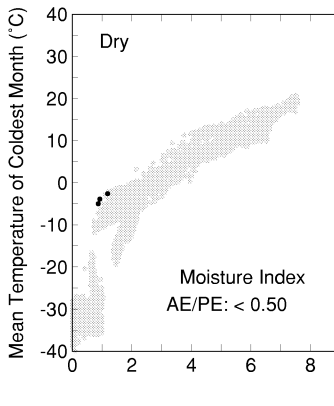

Tsuga mertensiana

Growing Degree Days on 5°C Base X 1000