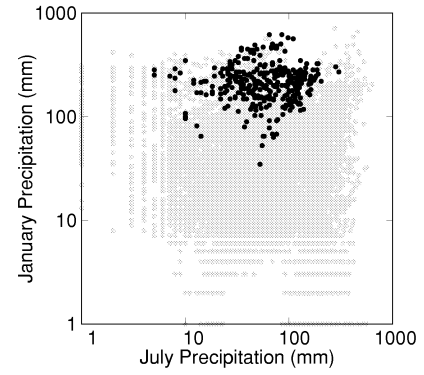

Tsuga mertensiana

Growing Degree Days on 5°C Base X 1000