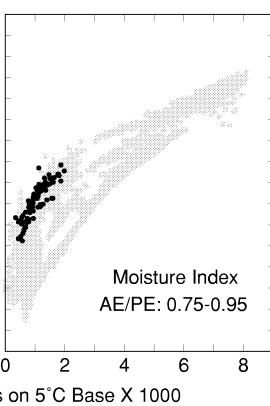

Tsuga mertensiana

Growing Degree Days on 5°C Base X 1000