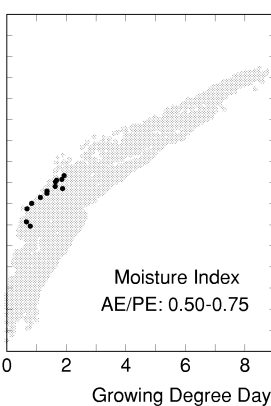

Tsuga mertensiana

Growing Degree Days on 5°C Base X 1000