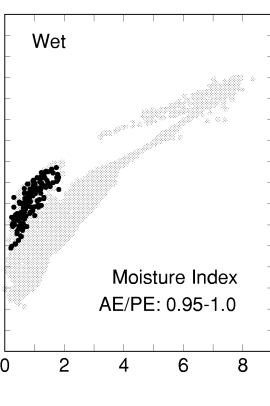

Tsuga mertensiana

Growing Degree Days on 5°C Base X 1000