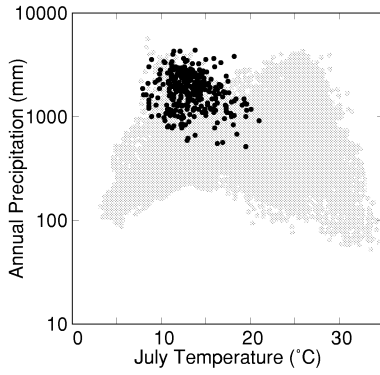

Tsuga mertensiana

Growing Degree Days on 5°C Base X 1000