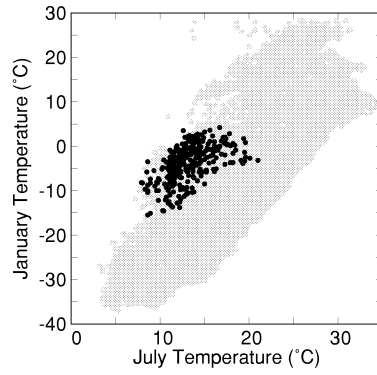

Tsuga mertensiana

Growing Degree Days on 5°C Base X 1000