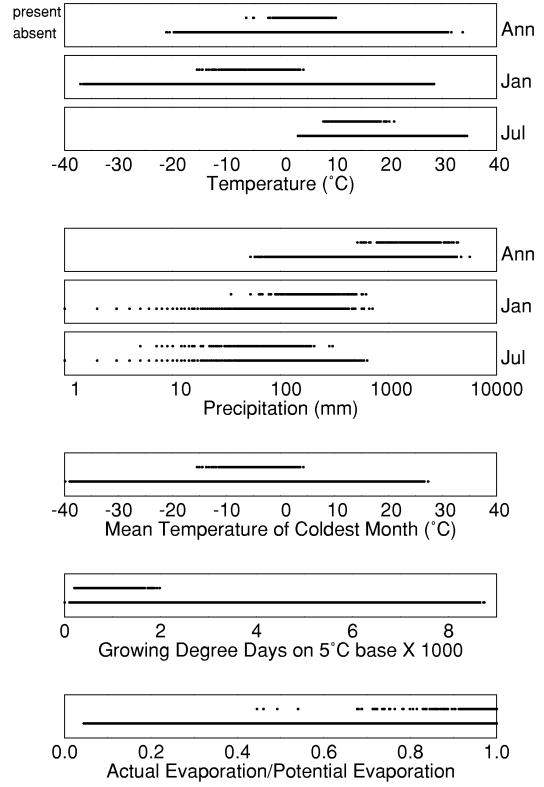

Tsuga mertensiana

Growing Degree Days on 5°C Base X 1000