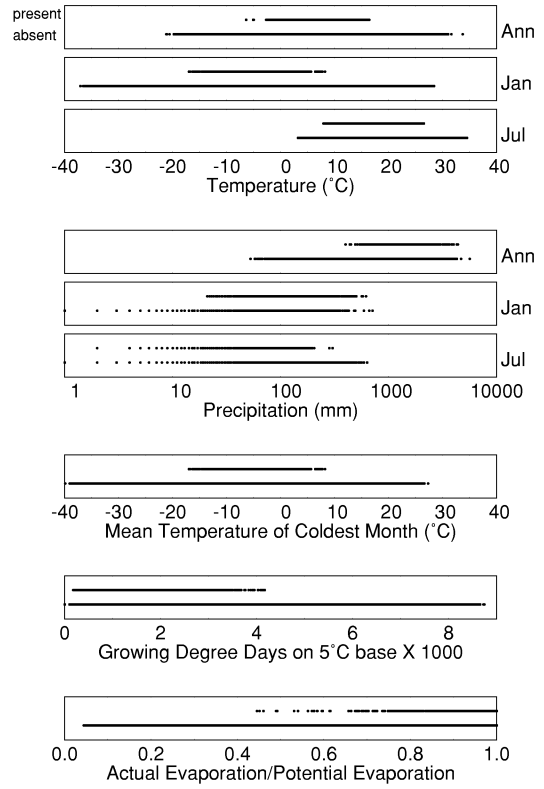

TSUGA

Growing Degree Days on 5°C Base X 1000