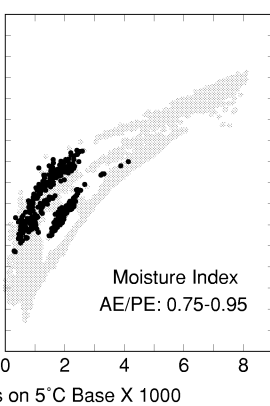

TSUGA

Growing Degree Days on 5°C Base X 1000