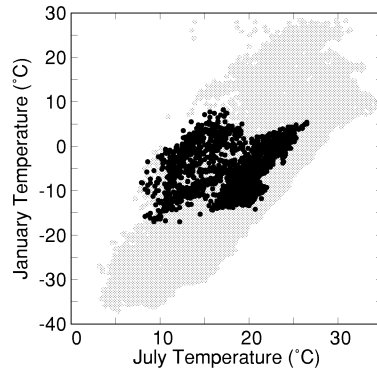

TSUGA

Growing Degree Days on 5°C Base X 1000