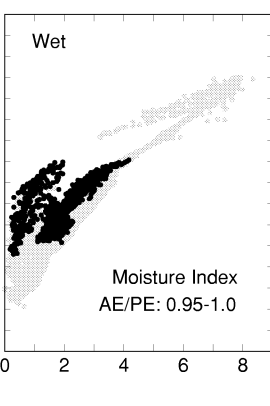

TSUGA

Growing Degree Days on 5°C Base X 1000