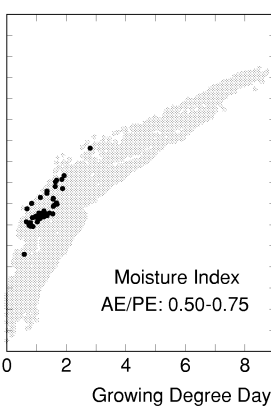

TSUGA

Growing Degree Days on 5°C Base X 1000