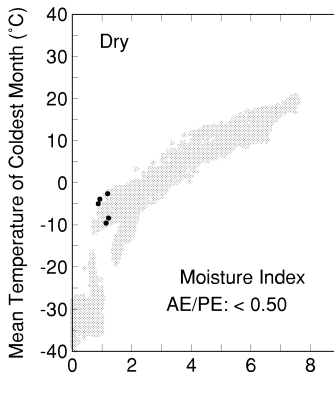

TSUGA

Growing Degree Days on 5°C Base X 1000