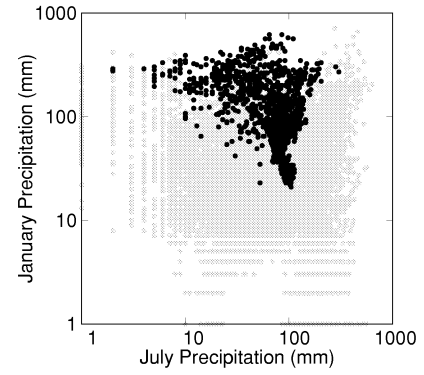

TSUGA

Growing Degree Days on 5°C Base X 1000