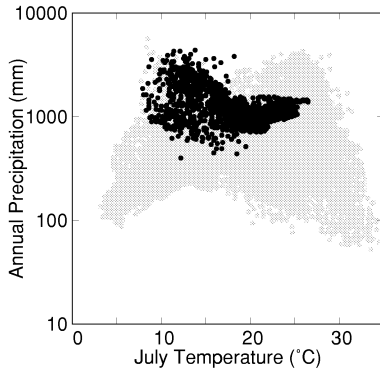

TSUGA

Growing Degree Days on 5°C Base X 1000