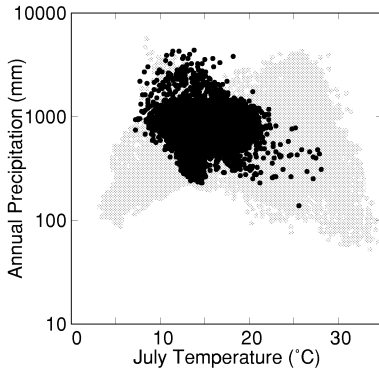

ABIES

Growing Degree Days on 5°C Base X 1000