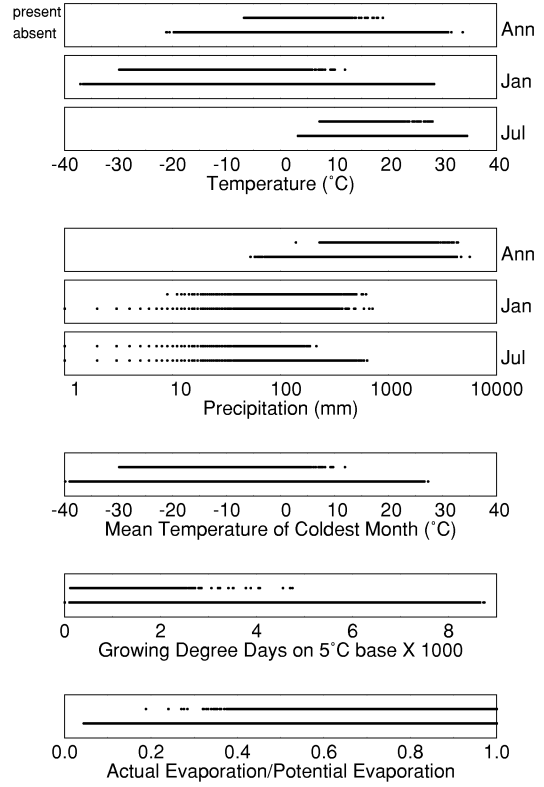

ABIES

Growing Degree Days on 5°C Base X 1000