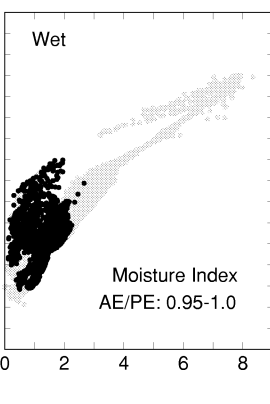

ABIES

Growing Degree Days on 5°C Base X 1000