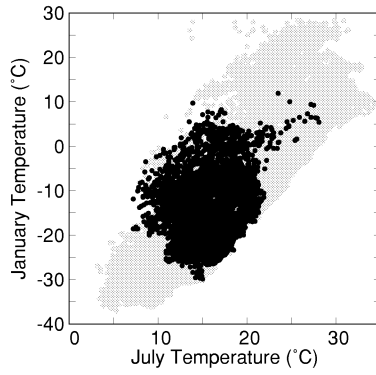

ABIES

Growing Degree Days on 5°C Base X 1000