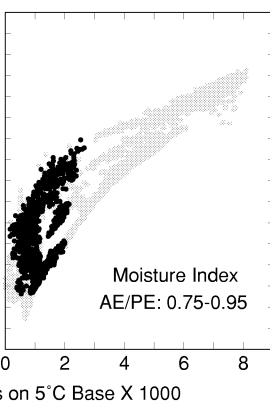

ABIES

Growing Degree Days on 5°C Base X 1000