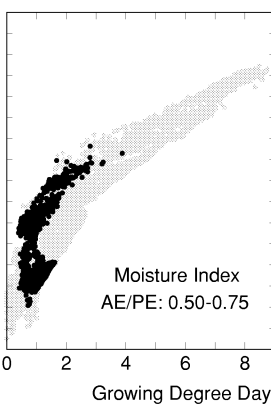

ABIES

Growing Degree Days on 5°C Base X 1000