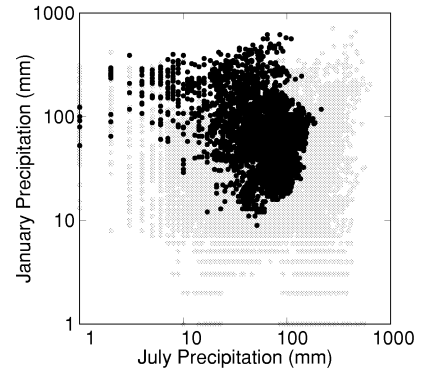

ABIES

Growing Degree Days on 5°C Base X 1000