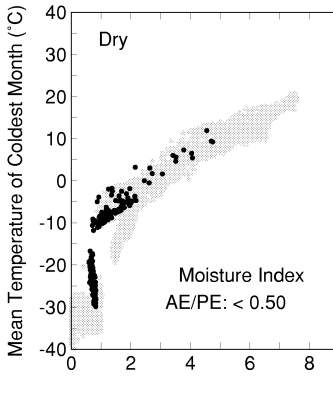

ABIES

Growing Degree Days on 5°C Base X 1000