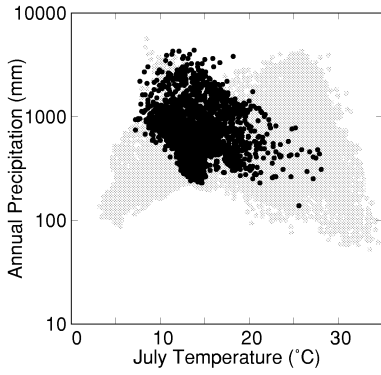

# ABIES WEST

Growing Degree Days on 5°C Base X 1000