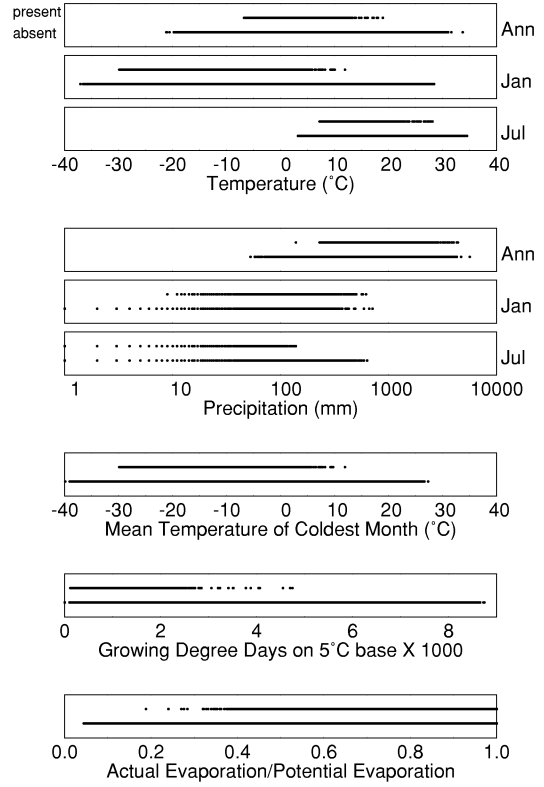

# ABIES WEST

Growing Degree Days on 5°C Base X 1000