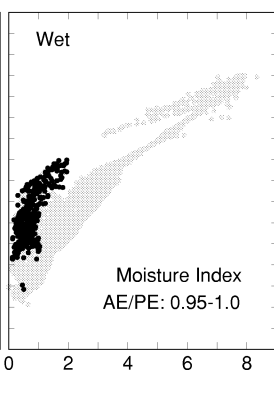

# ABIES WEST

Growing Degree Days on 5°C Base X 1000