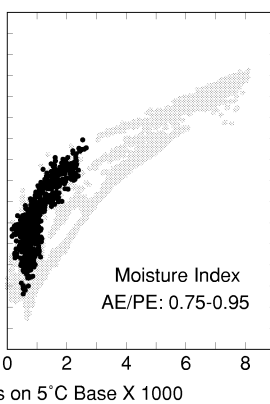

# ABIES WEST

Growing Degree Days on 5°C Base X 1000