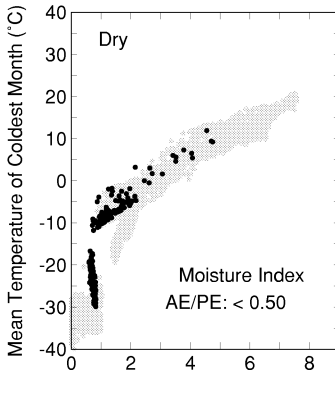

# ABIES WEST

Growing Degree Days on 5°C Base X 1000