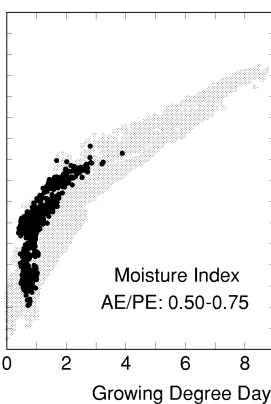

# ABIES WEST

Growing Degree Days on 5°C Base X 1000