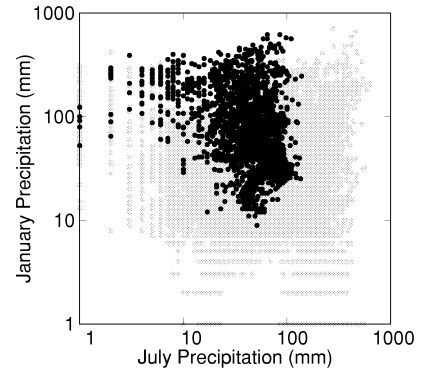

# ABIES WEST

Growing Degree Days on 5°C Base X 1000