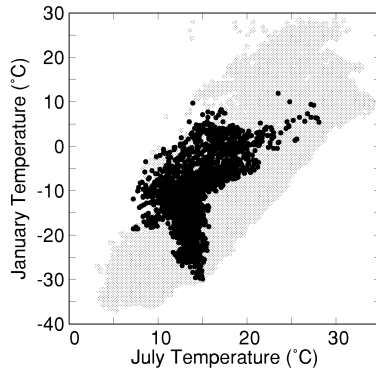

# ABIES WEST

Growing Degree Days on 5°C Base X 1000