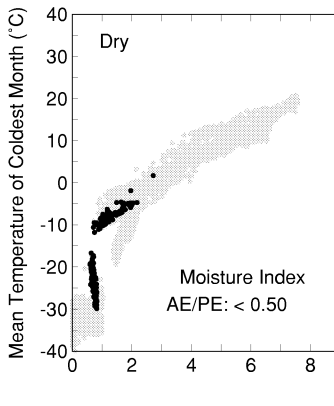

Abies lasiocarpa

Growing Degree Days on 5°C Base X 1000