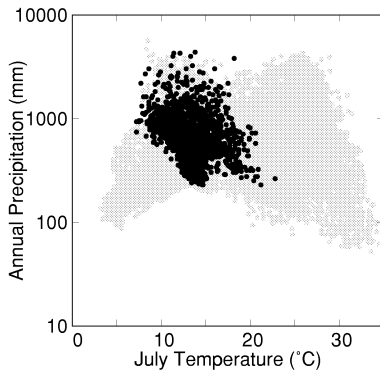

Abies lasiocarpa

Growing Degree Days on 5°C Base X 1000