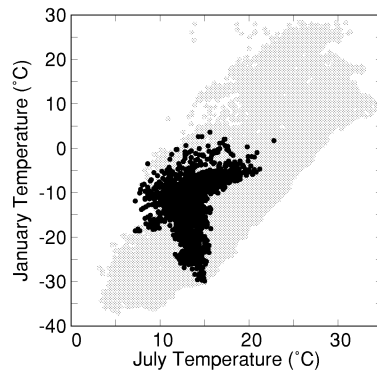

Abies lasiocarpa

Growing Degree Days on 5°C Base X 1000