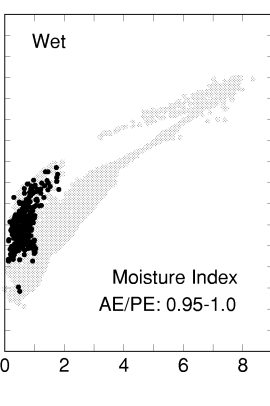

Abies lasiocarpa

Growing Degree Days on 5°C Base X 1000