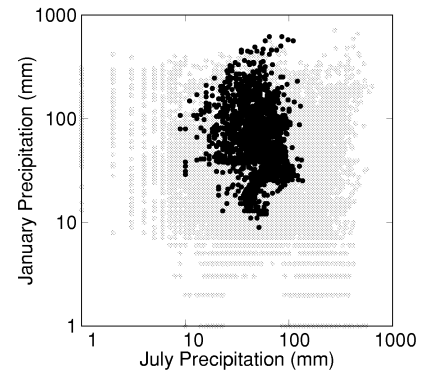

Abies lasiocarpa

Growing Degree Days on 5°C Base X 1000