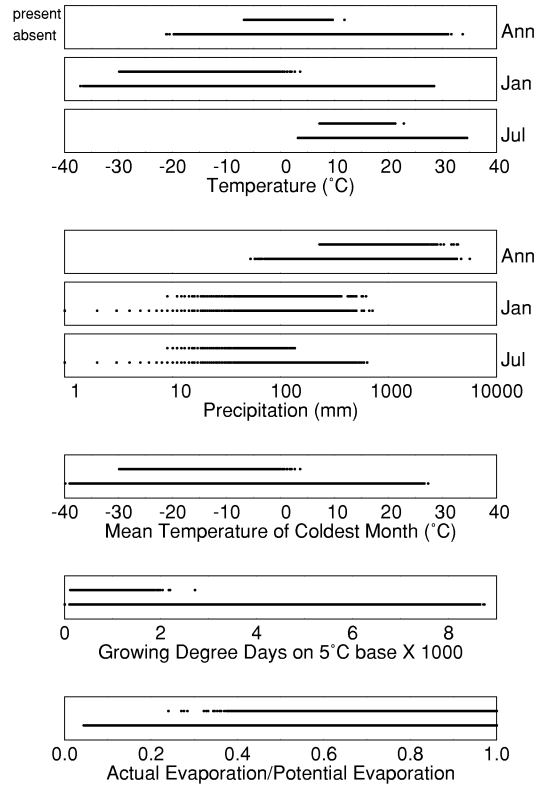

Abies lasiocarpa

Growing Degree Days on 5°C Base X 1000