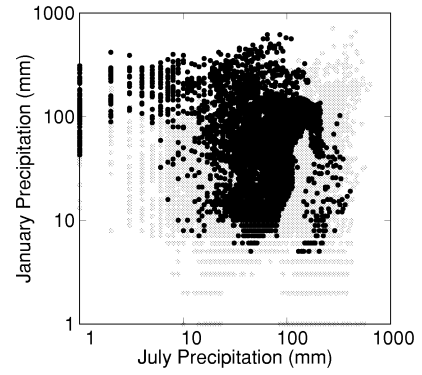

ACER

Growing Degree Days on 5°C Base X 1000