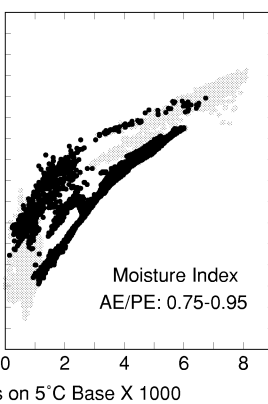

ACER

Growing Degree Days on 5°C Base X 1000