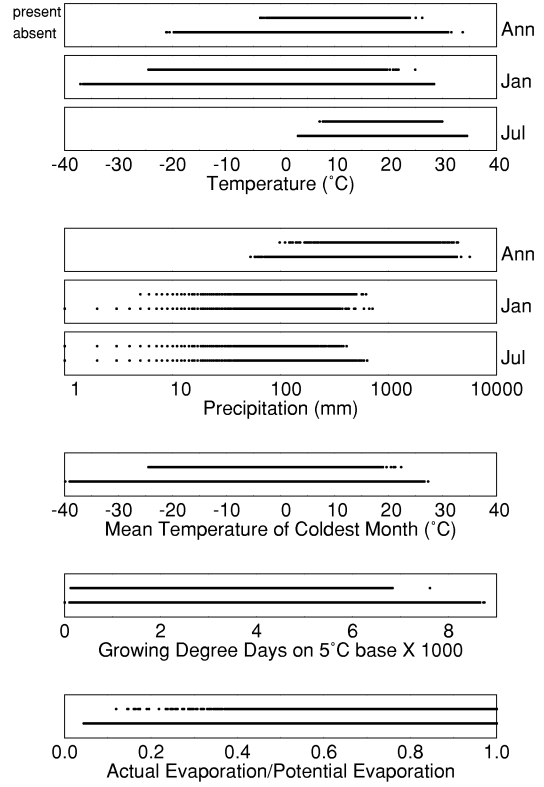

ACER

Growing Degree Days on 5°C Base X 1000