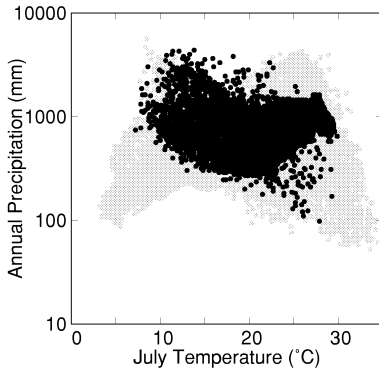

ACER

Growing Degree Days on 5°C Base X 1000