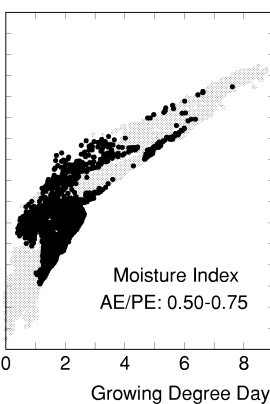

ACER

Growing Degree Days on 5°C Base X 1000