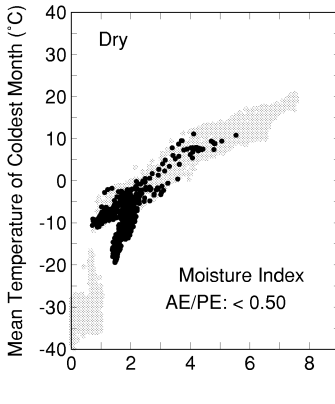

ACER

Growing Degree Days on 5°C Base X 1000