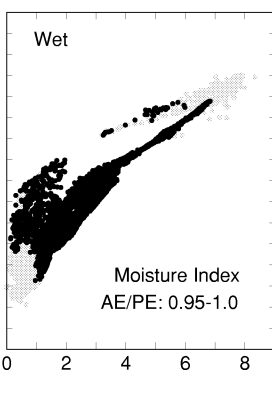

ACER

Growing Degree Days on 5°C Base X 1000