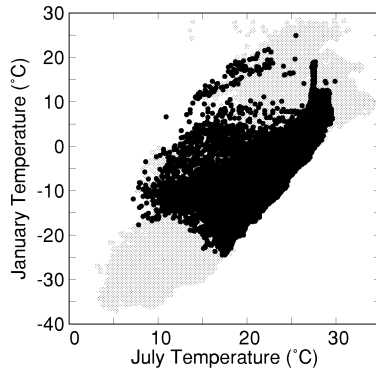

ACER

Growing Degree Days on 5°C Base X 1000