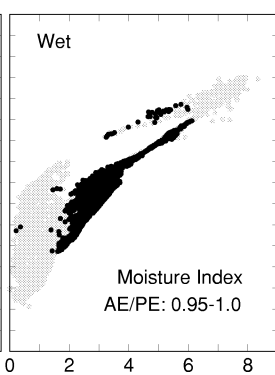

# *Acer negundo*

Growing Degree Days on 5°C Base X 1000