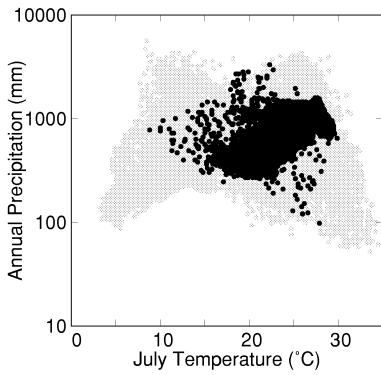

# *Acer negundo*

Growing Degree Days on 5°C Base X 1000