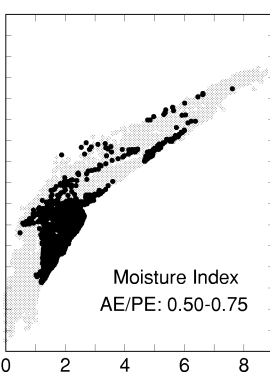

# *Acer negundo*

Growing Degree Days on 5°C Base X 1000