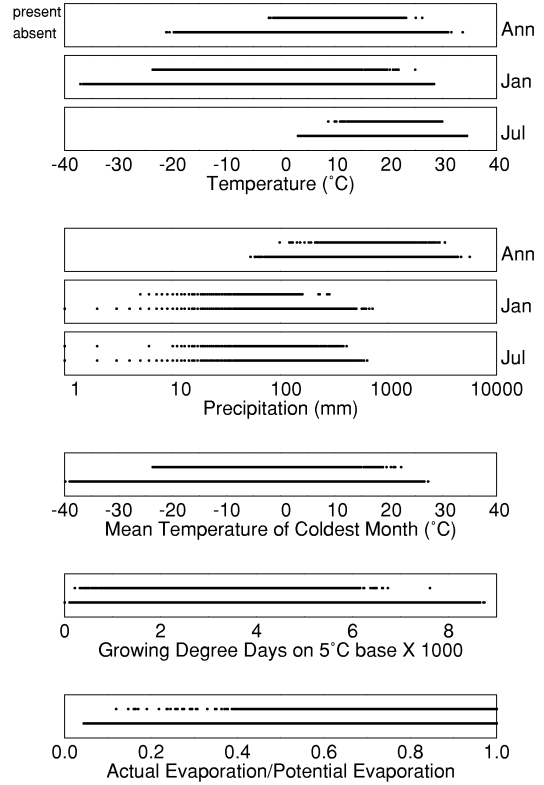

# *Acer negundo*

Growing Degree Days on 5°C Base X 1000