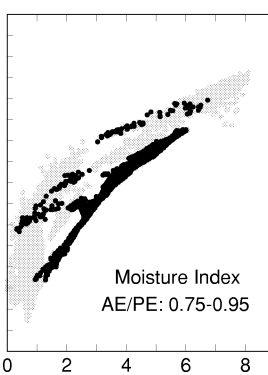

# *Acer negundo*

Growing Degree Days on 5°C Base X 1000