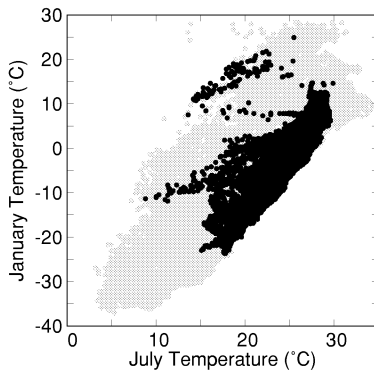

# *Acer negundo*

Growing Degree Days on 5°C Base X 1000