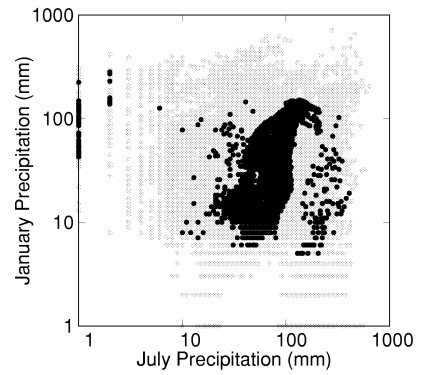

# *Acer negundo*

Growing Degree Days on 5°C Base X 1000