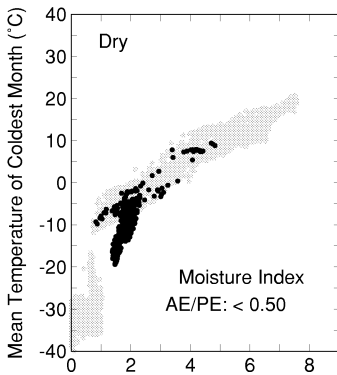

# *Acer negundo*

Growing Degree Days on 5°C Base X 1000