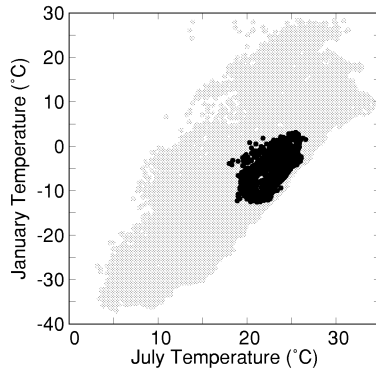

Acer nigrum

Growing Degree Days on 5°C Base X 1000