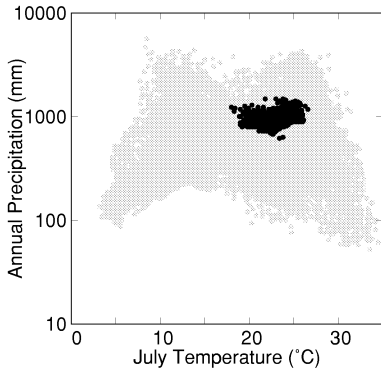

Acer nigrum

Growing Degree Days on 5°C Base X 1000