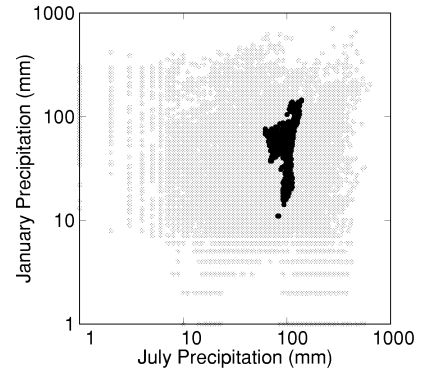

Acer nigrum

Growing Degree Days on 5°C Base X 1000