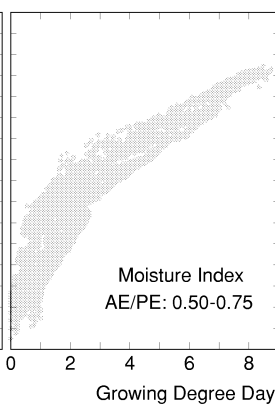

Acer nigrum

Growing Degree Days on 5°C Base X 1000