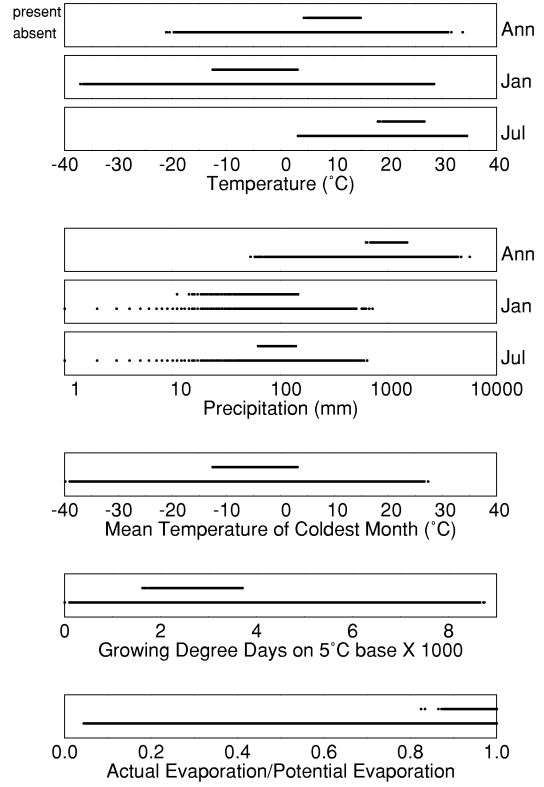

Acer nigrum

Growing Degree Days on 5°C Base X 1000