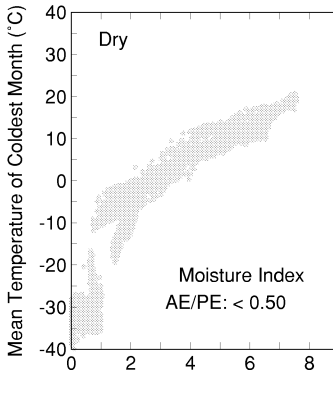

Acer nigrum

Growing Degree Days on 5°C Base X 1000