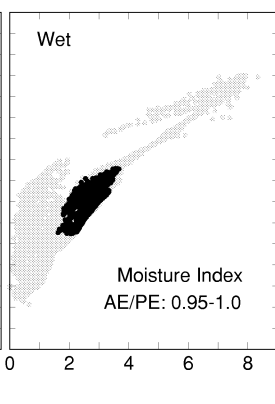

Acer nigrum

Growing Degree Days on 5°C Base X 1000