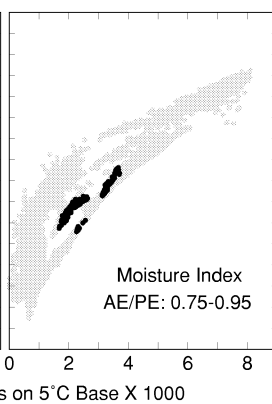

Acer nigrum

Growing Degree Days on 5°C Base X 1000