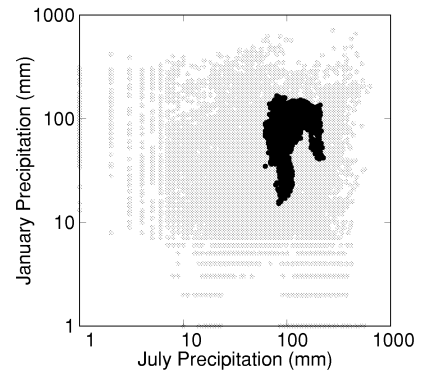

Acer rubrum

Growing Degree Days on 5°C Base X 1000