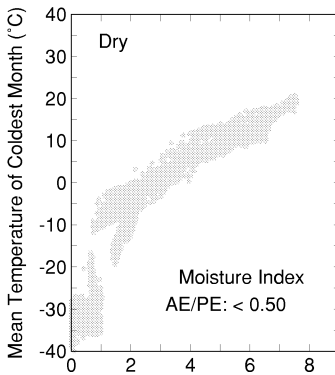

Acer rubrum

Growing Degree Days on 5°C Base X 1000