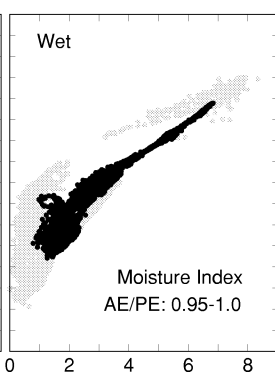

Acer rubrum

Growing Degree Days on 5°C Base X 1000