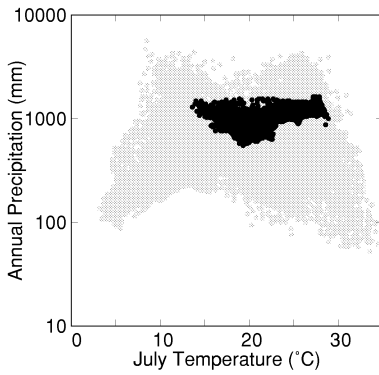

Acer rubrum

Growing Degree Days on 5°C Base X 1000