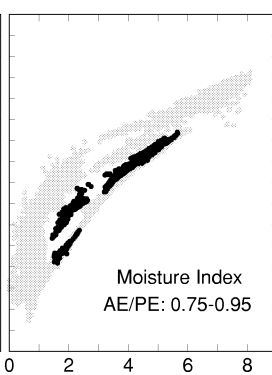

Acer rubrum

Growing Degree Days on 5°C Base X 1000