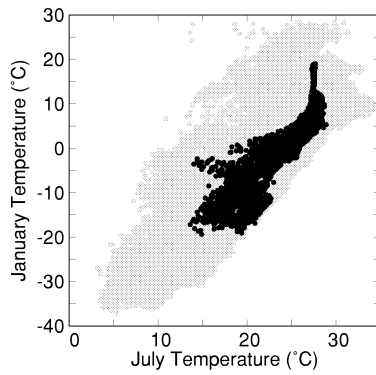

Acer rubrum

Growing Degree Days on 5°C Base X 1000