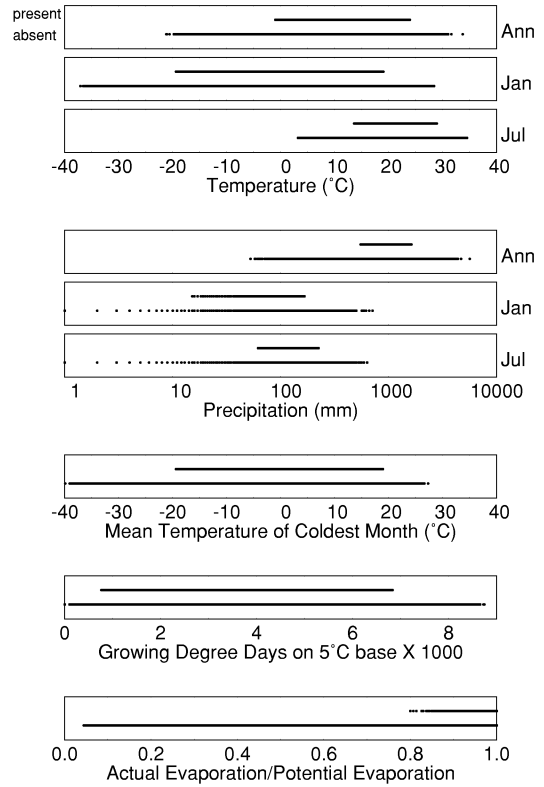

Acer rubrum

Growing Degree Days on 5°C Base X 1000