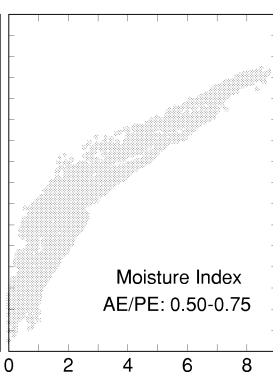

Acer rubrum

Growing Degree Days on 5°C Base X 1000