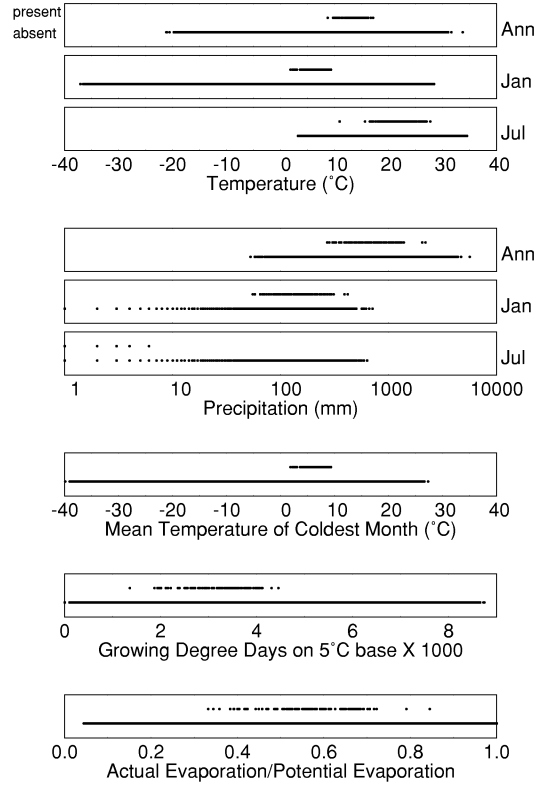

Aesculus californica

Growing Degree Days on 5°C Base X 1000