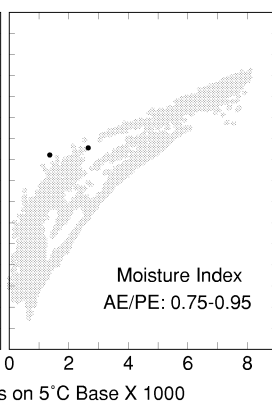

Aesculus californica

Growing Degree Days on 5°C Base X 1000