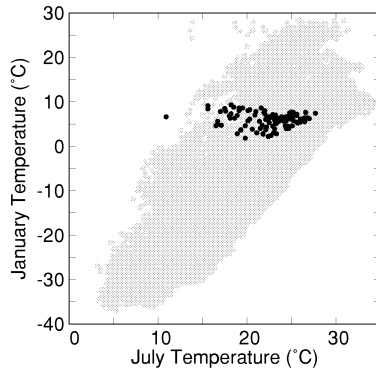

Aesculus californica

Growing Degree Days on 5°C Base X 1000