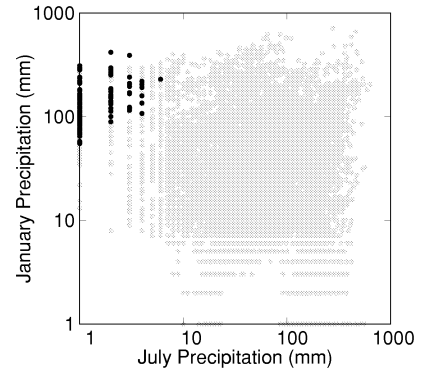

Aesculus californica

Growing Degree Days on 5°C Base X 1000