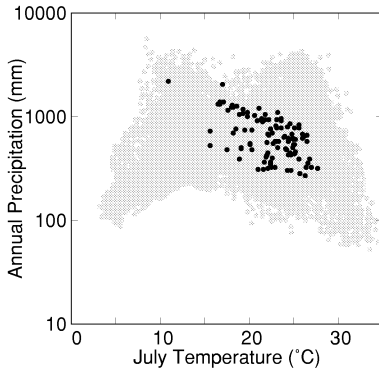

Aesculus californica

Growing Degree Days on 5°C Base X 1000