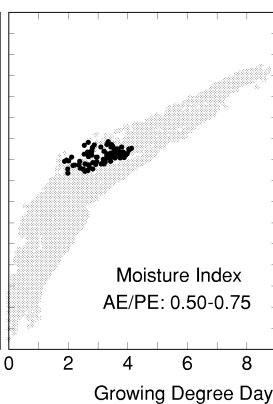

Aesculus californica

Growing Degree Days on 5°C Base X 1000