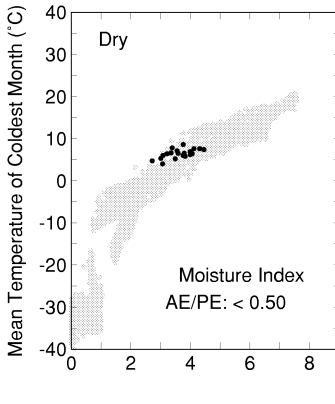

Aesculus californica

Growing Degree Days on 5°C Base X 1000