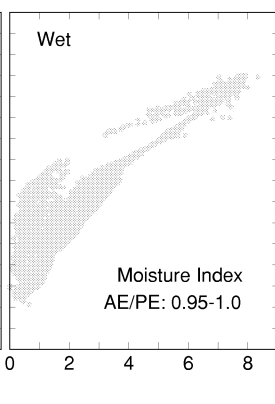

Aesculus californica

Growing Degree Days on 5°C Base X 1000