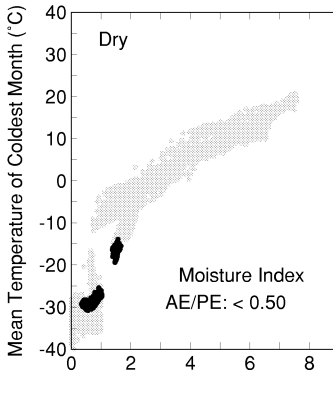

ALNUS EAST

Growing Degree Days on 5°C Base X 1000