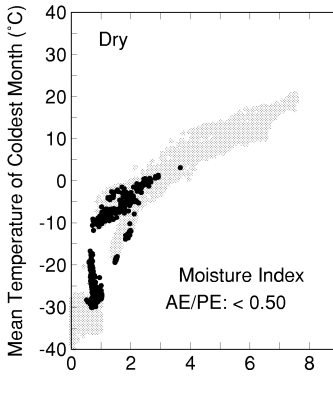

# *Amelanchier alnifolia*

Growing Degree Days on 5°C Base X 1000