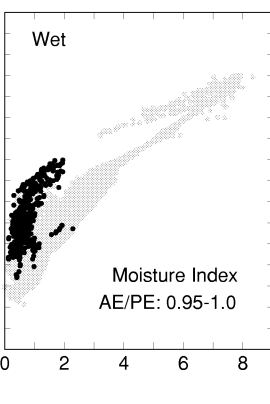

# *Amelanchier alnifolia*

Growing Degree Days on 5°C Base X 1000