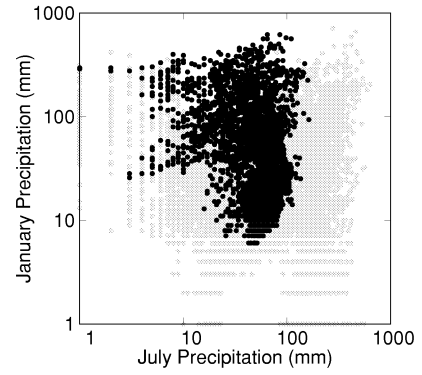

# *Amelanchier alnifolia*

Growing Degree Days on 5°C Base X 1000