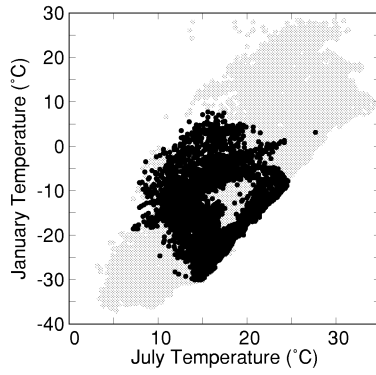

# *Amelanchier alnifolia*

Growing Degree Days on 5°C Base X 1000