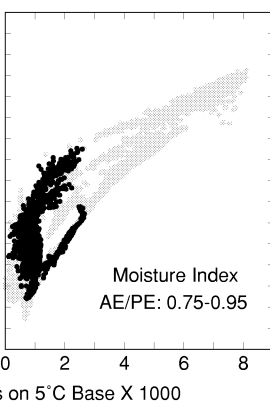

# *Amelanchier alnifolia*

Growing Degree Days on 5°C Base X 1000