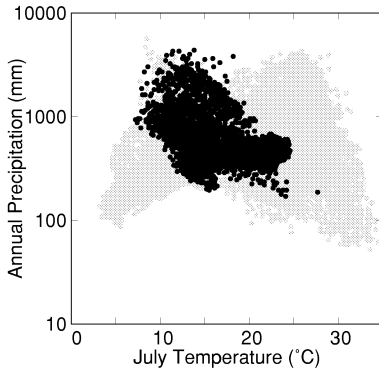

# *Amelanchier alnifolia*

Growing Degree Days on 5°C Base X 1000