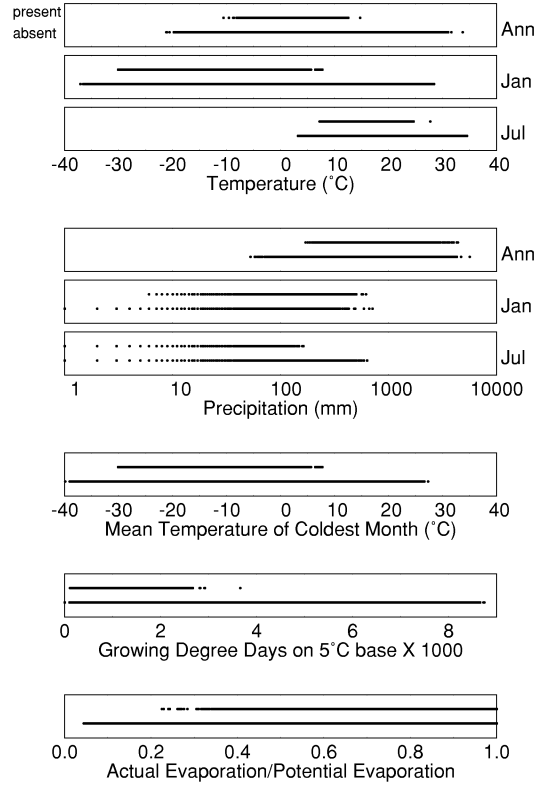

# *Amelanchier alnifolia*

Growing Degree Days on 5°C Base X 1000