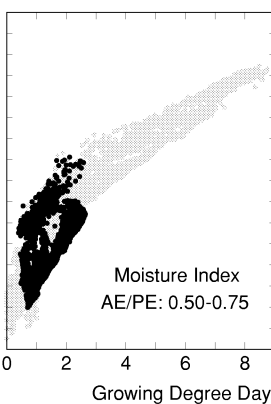

# *Amelanchier alnifolia*

Growing Degree Days on 5°C Base X 1000