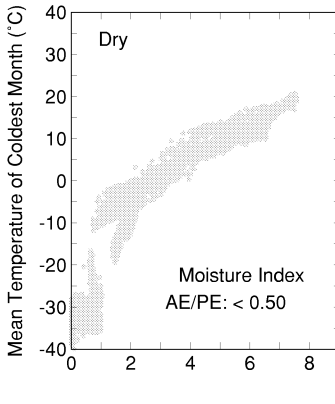

Amelanchier arborea

Growing Degree Days on 5°C Base X 1000