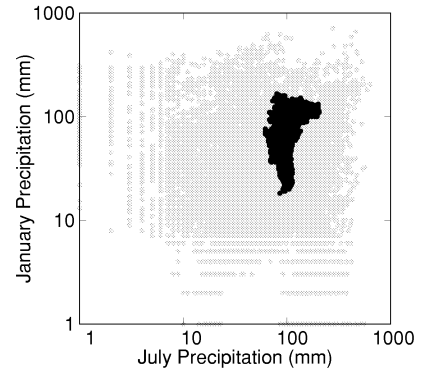

Amelanchier arborea

Growing Degree Days on 5°C Base X 1000