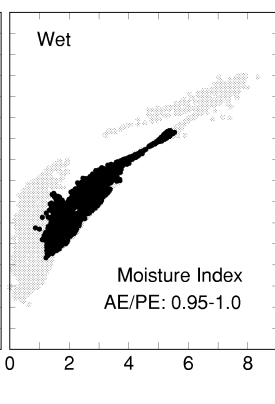

Amelanchier arborea

Growing Degree Days on 5°C Base X 1000