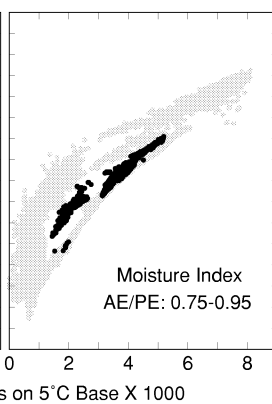

Amelanchier arborea

Growing Degree Days on 5°C Base X 1000