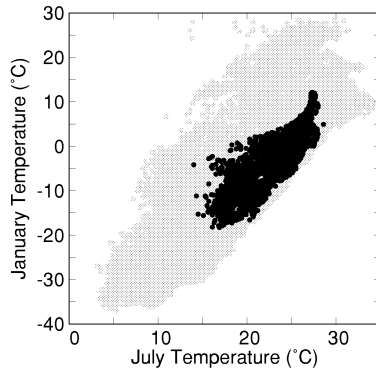

Amelanchier arborea

Growing Degree Days on 5°C Base X 1000