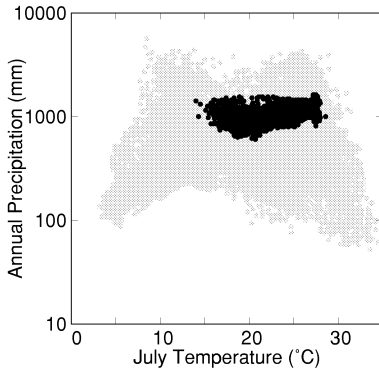

Amelanchier arborea

Growing Degree Days on 5°C Base X 1000