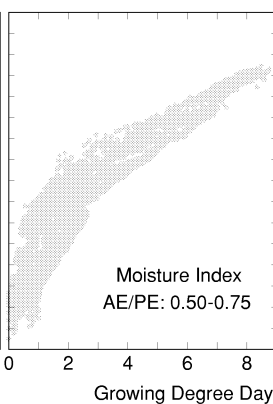

Amelanchier arborea

Growing Degree Days on 5°C Base X 1000