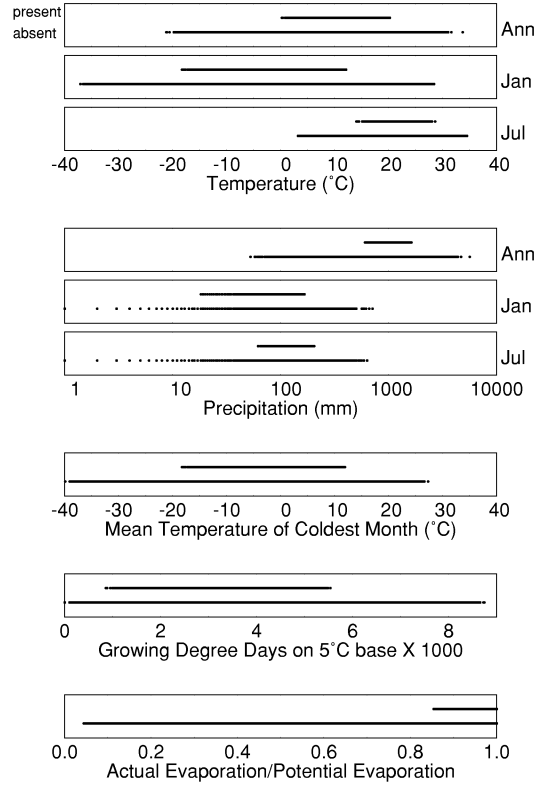

Amelanchier arborea

Growing Degree Days on 5°C Base X 1000