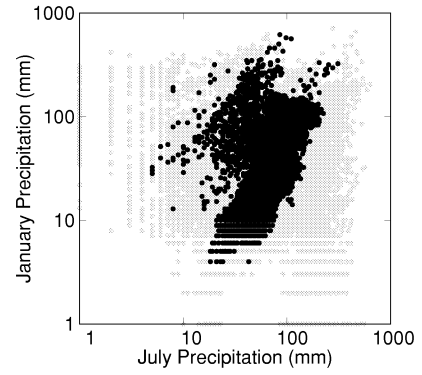

# BETULA

Growing Degree Days on 5°C Base X 1000