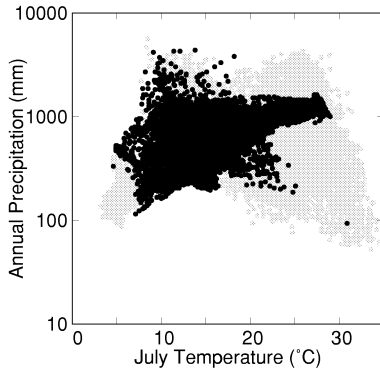

# BETULA

Growing Degree Days on 5°C Base X 1000