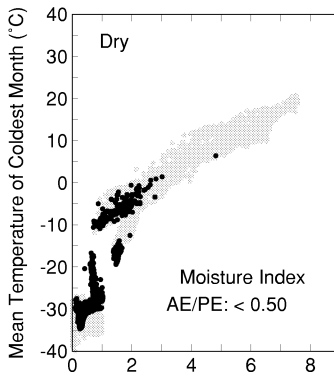

# BETULA

Growing Degree Days on 5°C Base X 1000