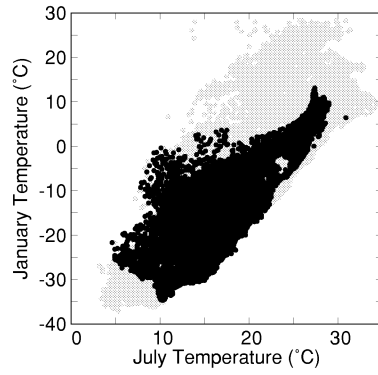

# BETULA

Growing Degree Days on 5°C Base X 1000