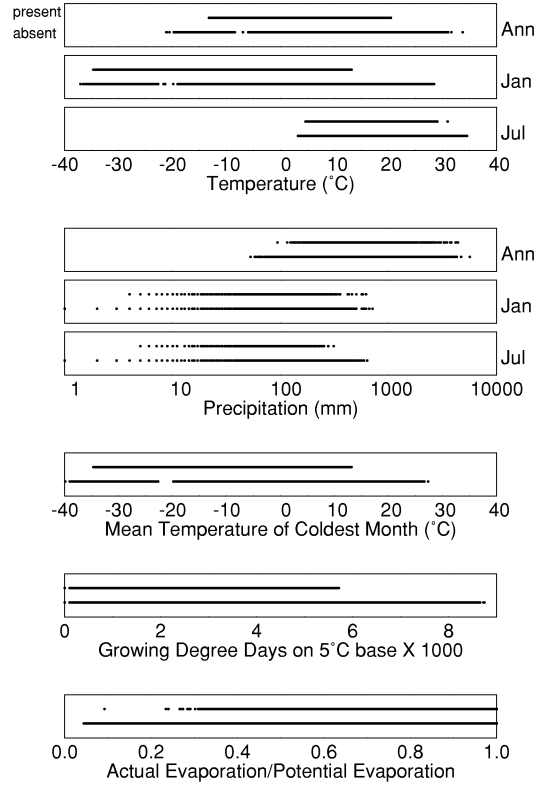

# BETULA

Growing Degree Days on 5°C Base X 1000