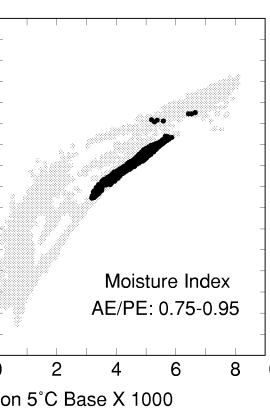

Carya illinoensis

Growing Degree Days on 5°C Base X 1000