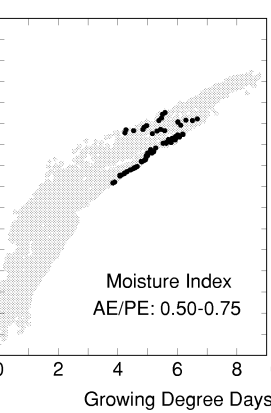

Carya illinoensis

Growing Degree Days on 5°C Base X 1000