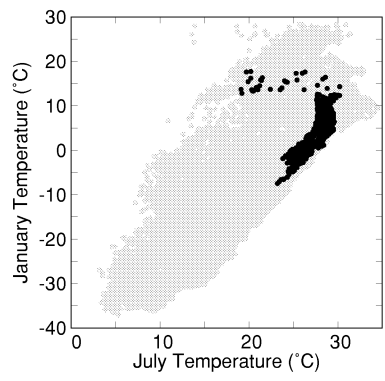

Carya illinoensis

Growing Degree Days on 5°C Base X 1000