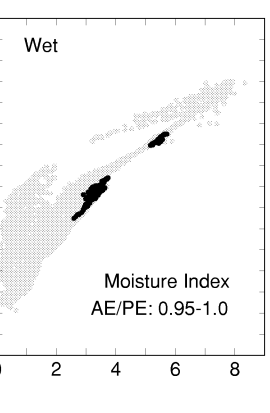

Carya illinoensis

Growing Degree Days on 5°C Base X 1000