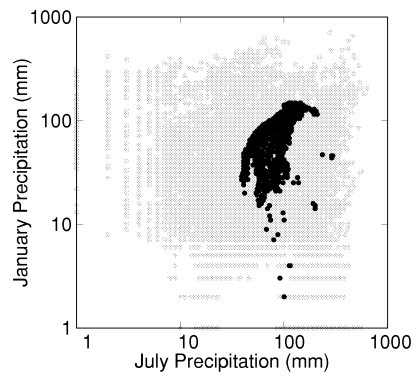

Carya illinoensis

Growing Degree Days on 5°C Base X 1000