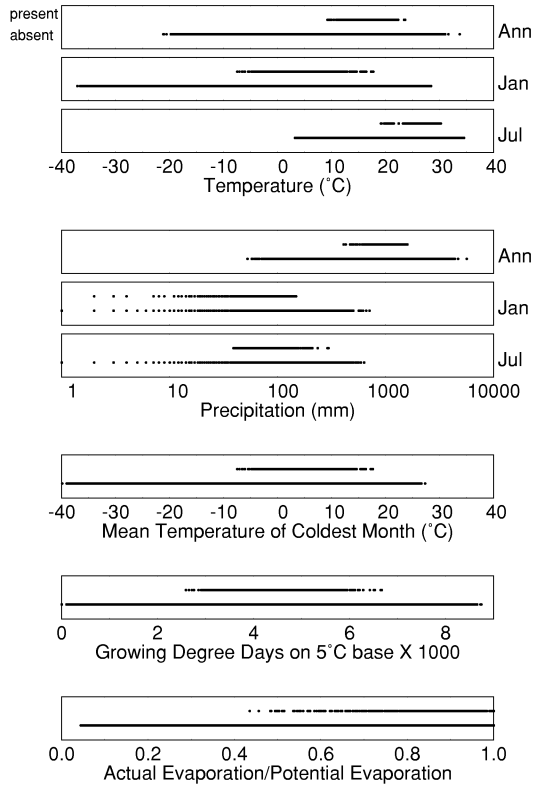

Carya illinoensis

Growing Degree Days on 5°C Base X 1000