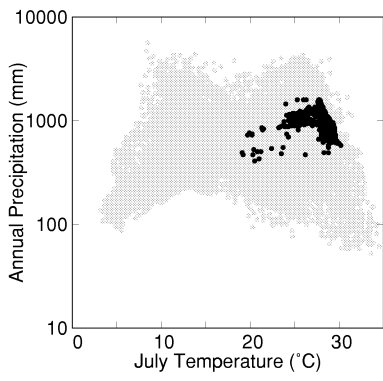

Carya illinoensis

Growing Degree Days on 5°C Base X 1000