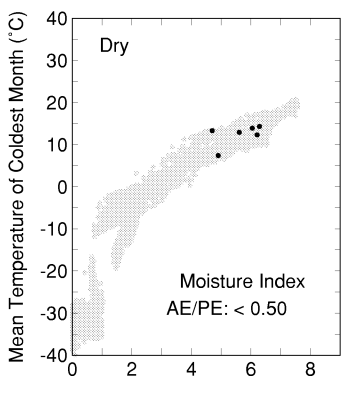

Carya illinoensis

Growing Degree Days on 5°C Base X 1000