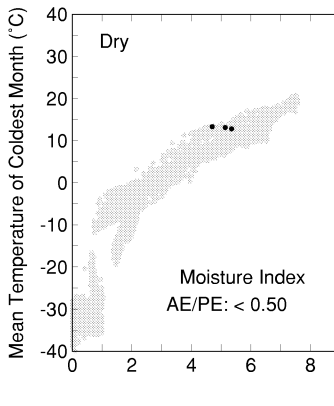

# *Carya ovata*

Growing Degree Days on 5°C Base X 1000