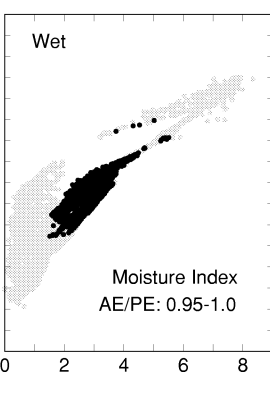

# *Carya ovata*

Growing Degree Days on 5°C Base X 1000