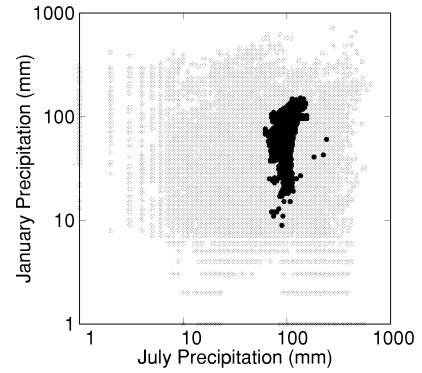

# *Carya ovata*

Growing Degree Days on 5°C Base X 1000