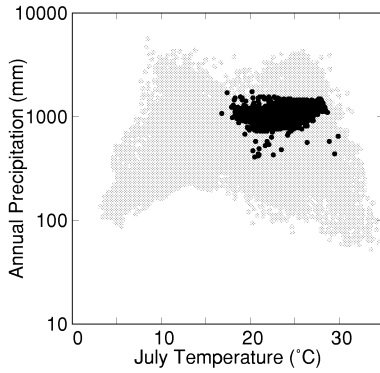

# *Carya ovata*

Growing Degree Days on 5°C Base X 1000