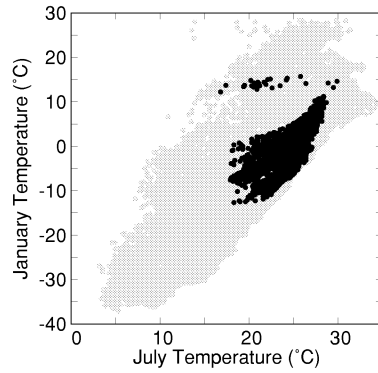

# *Carya ovata*

Growing Degree Days on 5°C Base X 1000