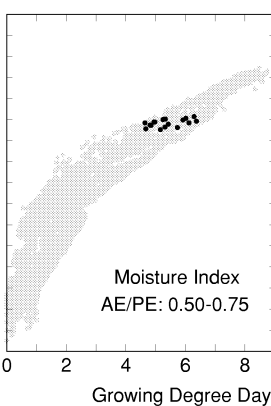

# *Carya ovata*

Growing Degree Days on 5°C Base X 1000