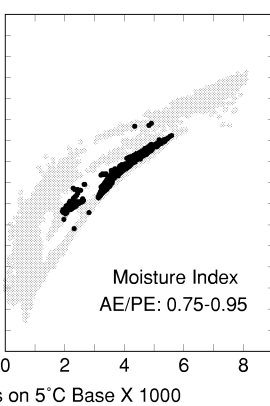

# *Carya ovata*

Growing Degree Days on 5°C Base X 1000