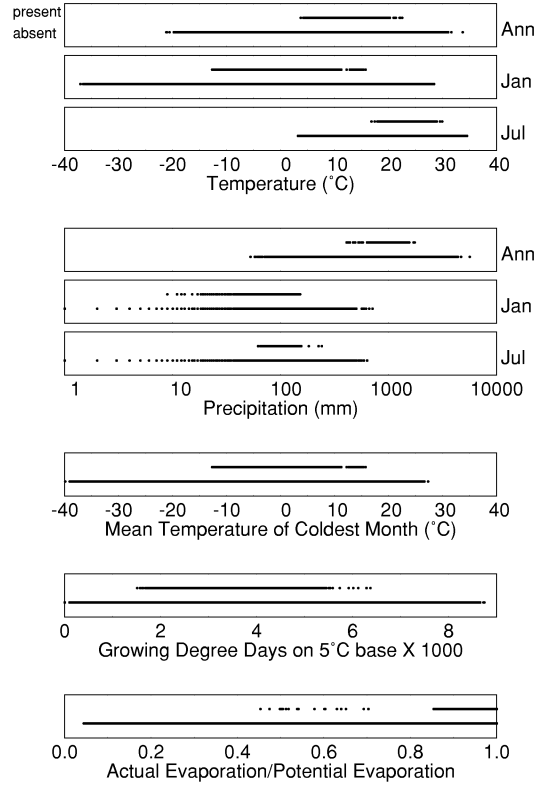

# *Carya ovata*

Growing Degree Days on 5°C Base X 1000