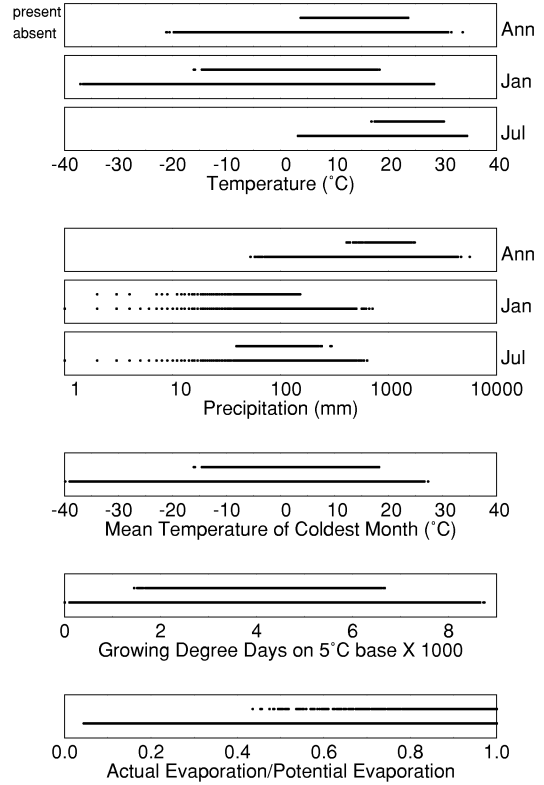

CARYA

Growing Degree Days on 5°C Base X 1000