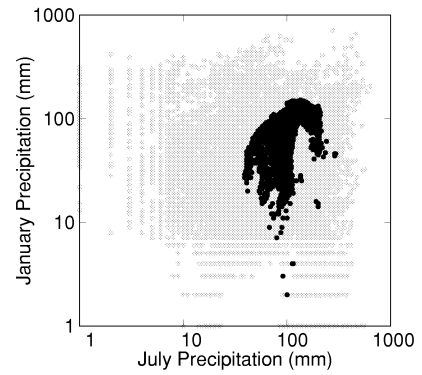

CARYA

Growing Degree Days on 5°C Base X 1000