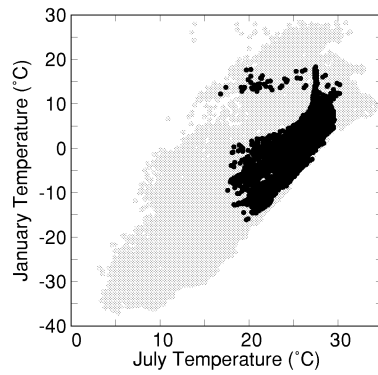

CARYA

Growing Degree Days on 5°C Base X 1000