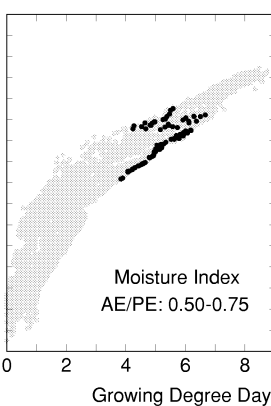

CARYA

Growing Degree Days on 5°C Base X 1000