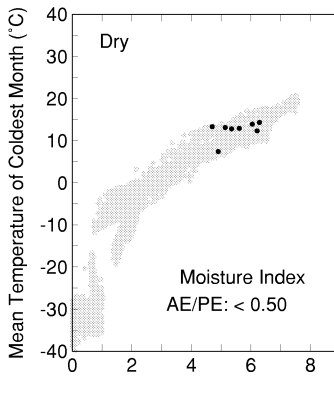

CARYA

Growing Degree Days on 5°C Base X 1000