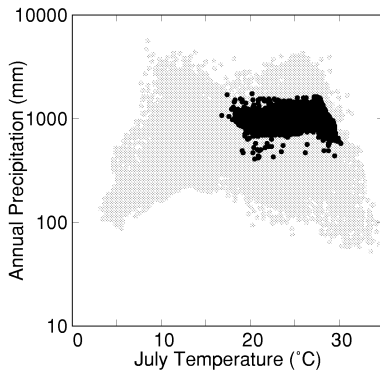

CARYA

Growing Degree Days on 5°C Base X 1000