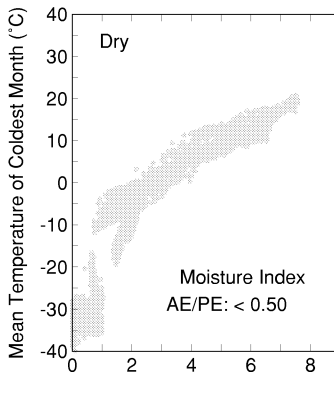

CASTANEA

Growing Degree Days on 5°C Base X 1000