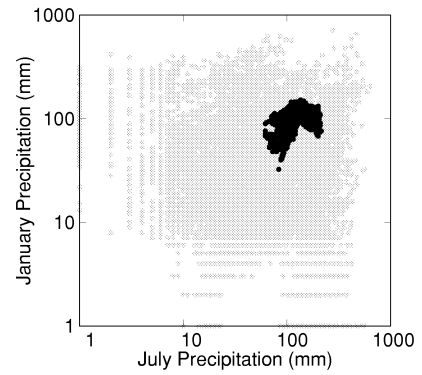

CASTANEA

Growing Degree Days on 5°C Base X 1000