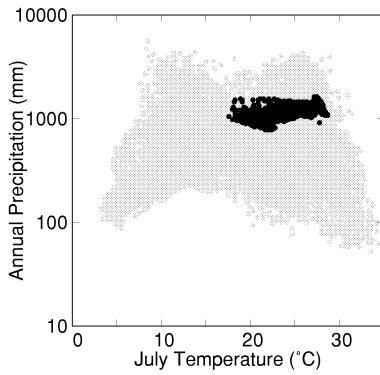

CASTANEA

Growing Degree Days on 5°C Base X 1000