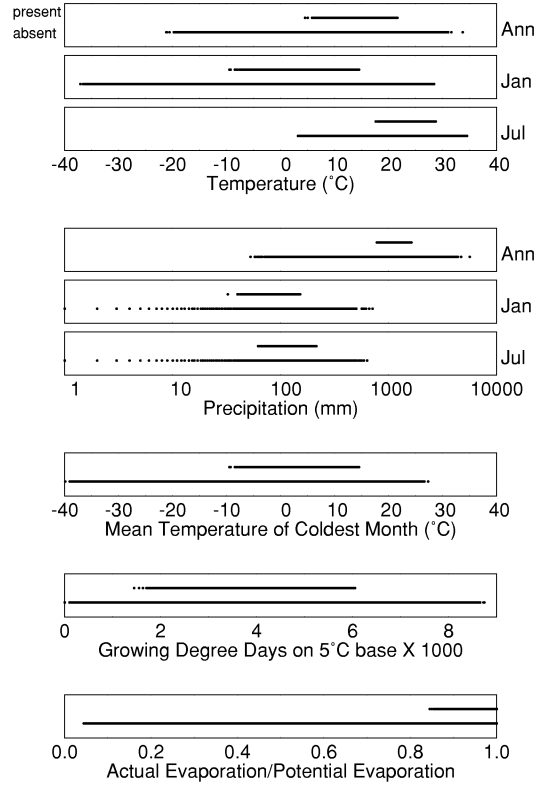

CASTANEA

Growing Degree Days on 5°C Base X 1000