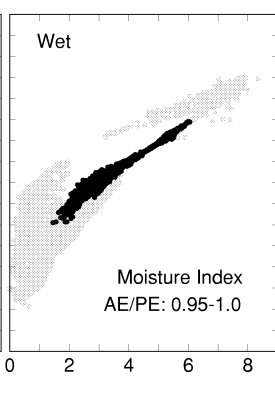

CASTANEA

Growing Degree Days on 5°C Base X 1000