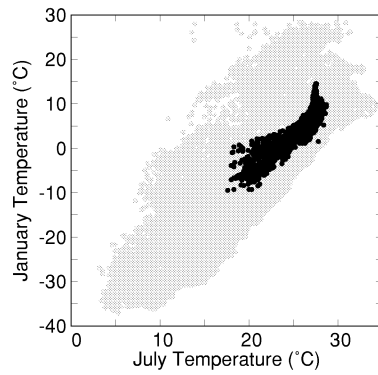

CASTANEA

Growing Degree Days on 5°C Base X 1000