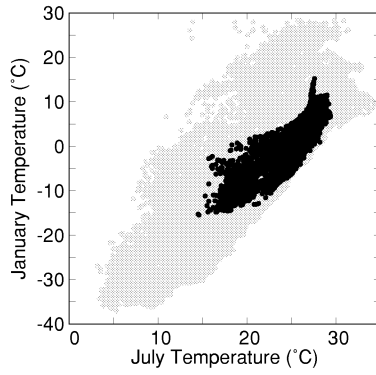

Fraxinus americana

Growing Degree Days on 5°C Base X 1000