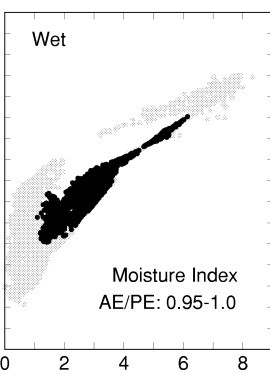

Fraxinus americana

Growing Degree Days on 5°C Base X 1000