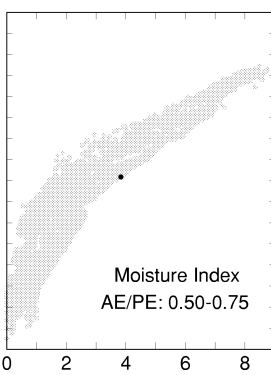

Fraxinus americana

Growing Degree Days on 5°C Base X 1000