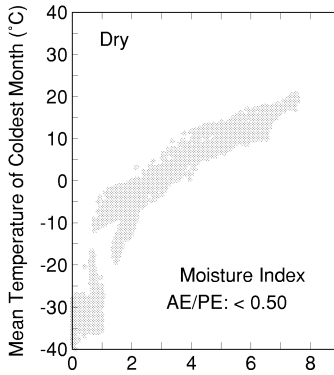

Fraxinus americana

Growing Degree Days on 5°C Base X 1000