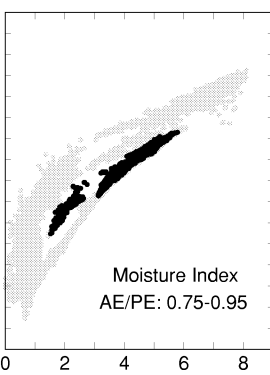

Fraxinus americana

Growing Degree Days on 5°C Base X 1000