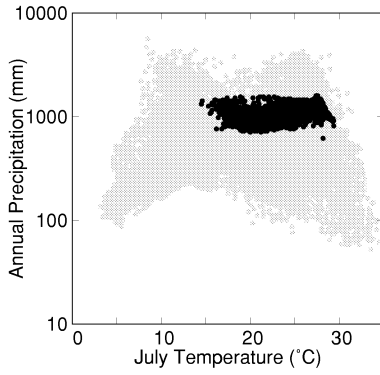

Fraxinus americana

Growing Degree Days on 5°C Base X 1000