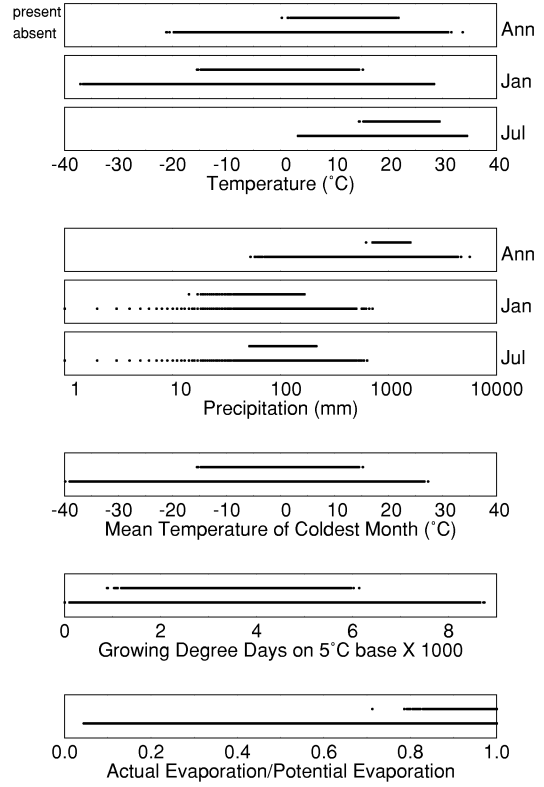

Fraxinus americana

Growing Degree Days on 5°C Base X 1000