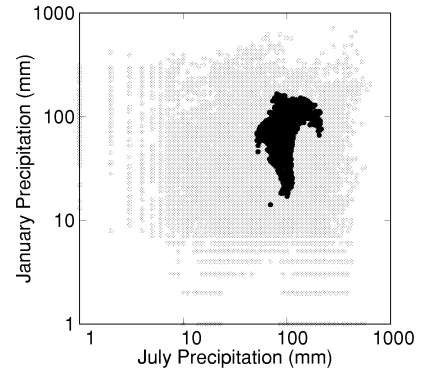

Fraxinus americana

Growing Degree Days on 5°C Base X 1000