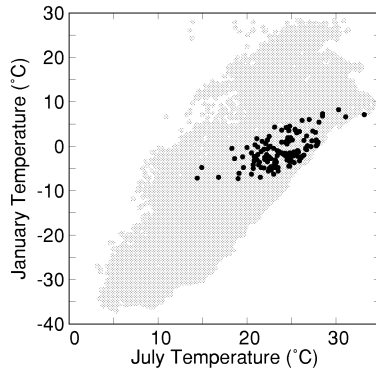

# Fraxinus anomala

Growing Degree Days on 5°C Base X 1000