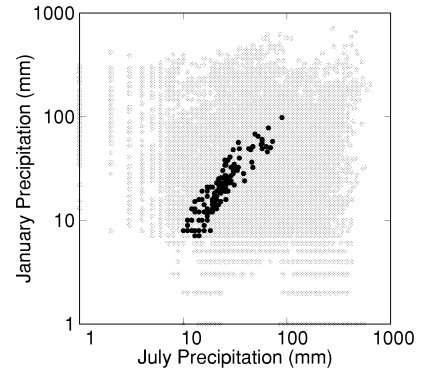

# Fraxinus anomala

Growing Degree Days on 5°C Base X 1000