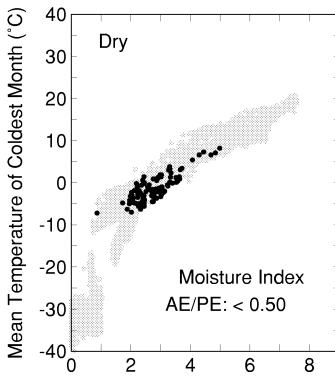

# Fraxinus anomala

Growing Degree Days on 5°C Base X 1000