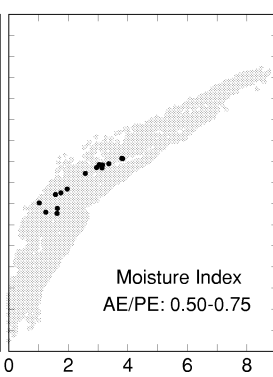

# Fraxinus anomala

Growing Degree Days on 5°C Base X 1000