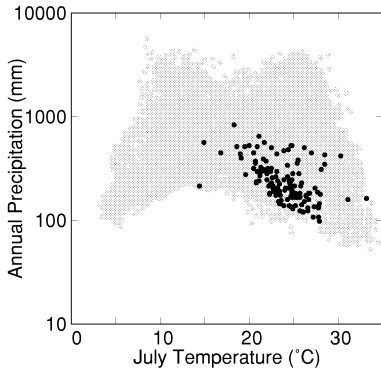

# Fraxinus anomala

Growing Degree Days on 5°C Base X 1000