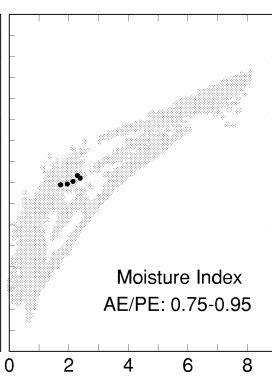

# Fraxinus anomala

Growing Degree Days on 5°C Base X 1000