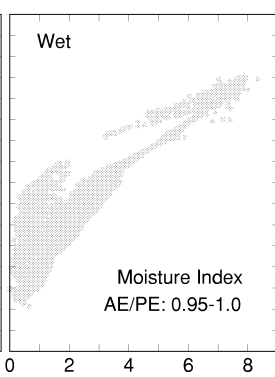

# Fraxinus anomala

Growing Degree Days on 5°C Base X 1000