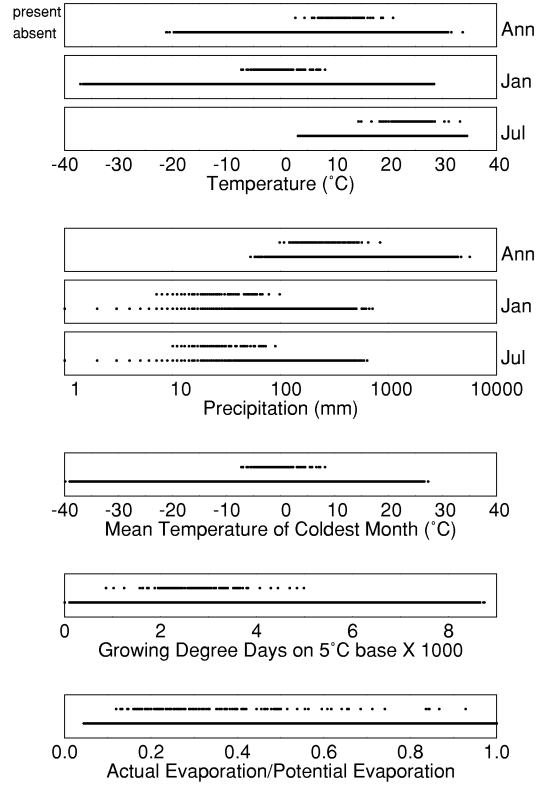

# Fraxinus anomala

Growing Degree Days on 5°C Base X 1000