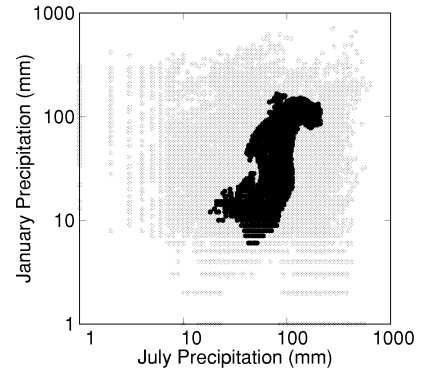

Fraxinus pennsylvanica

Growing Degree Days on 5°C Base X 1000