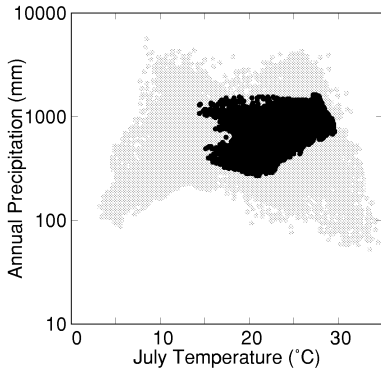

Fraxinus pennsylvanica

Growing Degree Days on 5°C Base X 1000