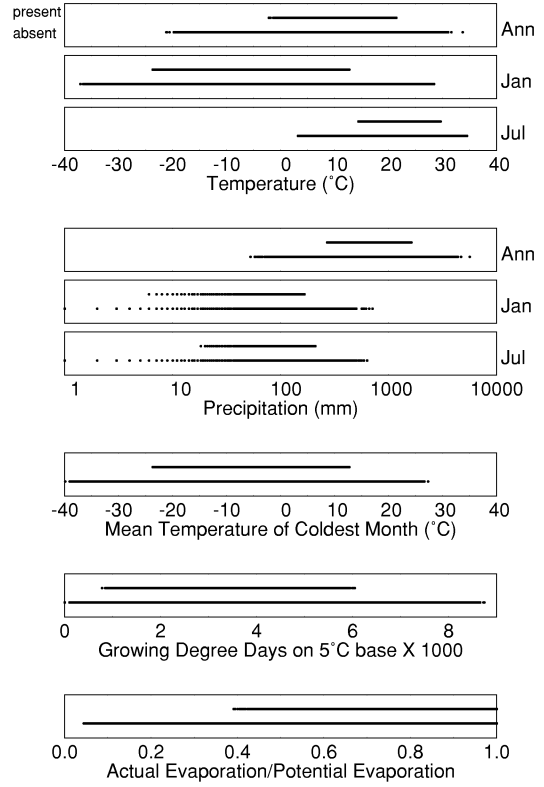

Fraxinus pennsylvanica

Growing Degree Days on 5°C Base X 1000