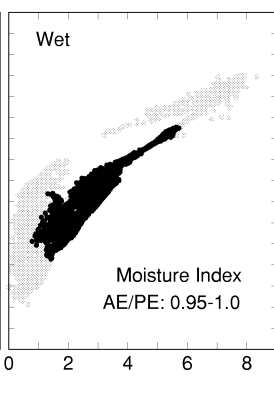

Fraxinus pennsylvanica

Growing Degree Days on 5°C Base X 1000