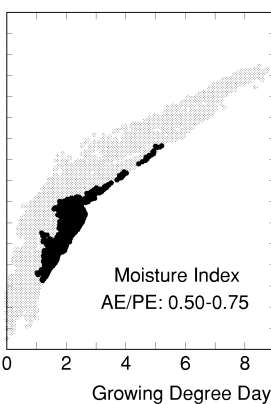

Fraxinus pennsylvanica

Growing Degree Days on 5°C Base X 1000