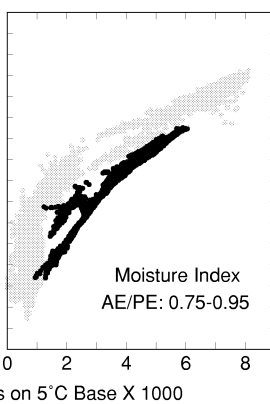

Fraxinus pennsylvanica

Growing Degree Days on 5°C Base X 1000