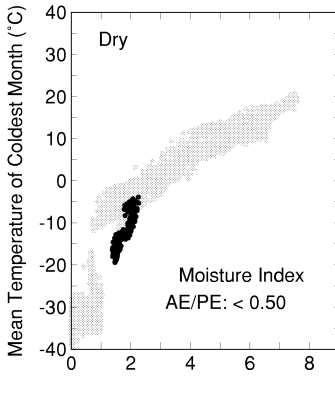

Fraxinus pennsylvanica

Growing Degree Days on 5°C Base X 1000