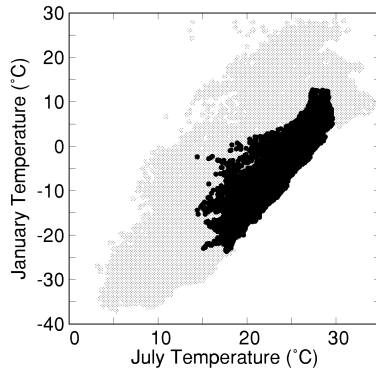

Fraxinus pennsylvanica

Growing Degree Days on 5°C Base X 1000