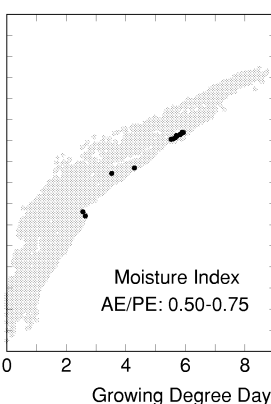

Gleditsia triacanthos

Growing Degree Days on 5°C Base X 1000