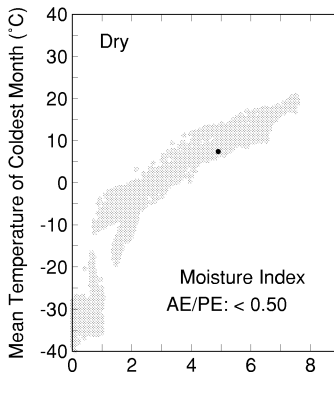

Gleditsia triacanthos

Growing Degree Days on 5°C Base X 1000