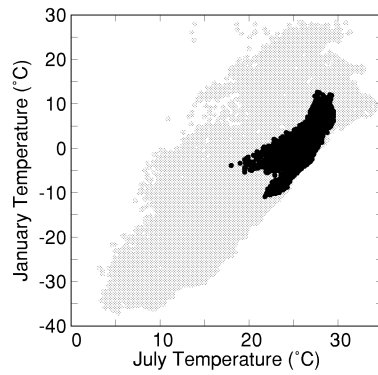

Gleditsia triacanthos

Growing Degree Days on 5°C Base X 1000