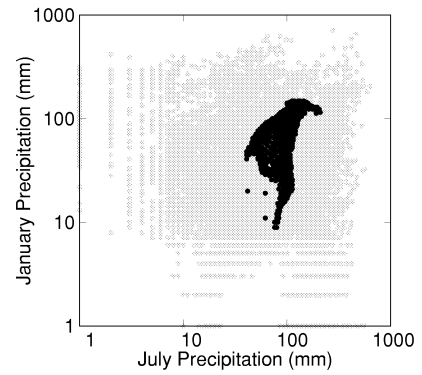

Gleditsia triacanthos

Growing Degree Days on 5°C Base X 1000