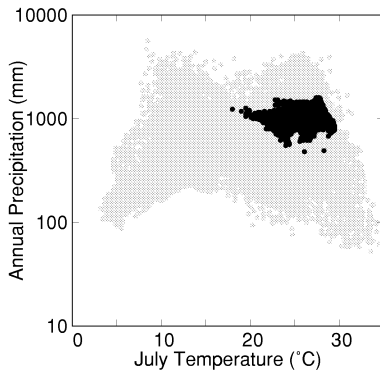

Gleditsia triacanthos

Growing Degree Days on 5°C Base X 1000