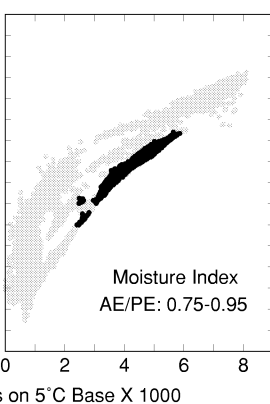

Gleditsia triacanthos

Growing Degree Days on 5°C Base X 1000