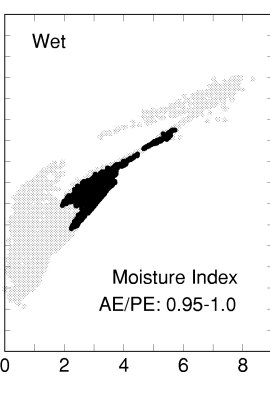

Gleditsia triacanthos

Growing Degree Days on 5°C Base X 1000