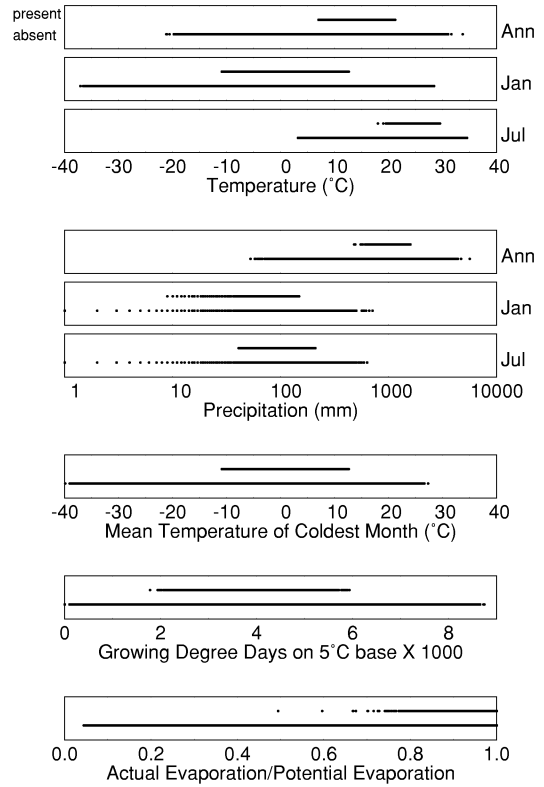

Gleditsia triacanthos

Growing Degree Days on 5°C Base X 1000