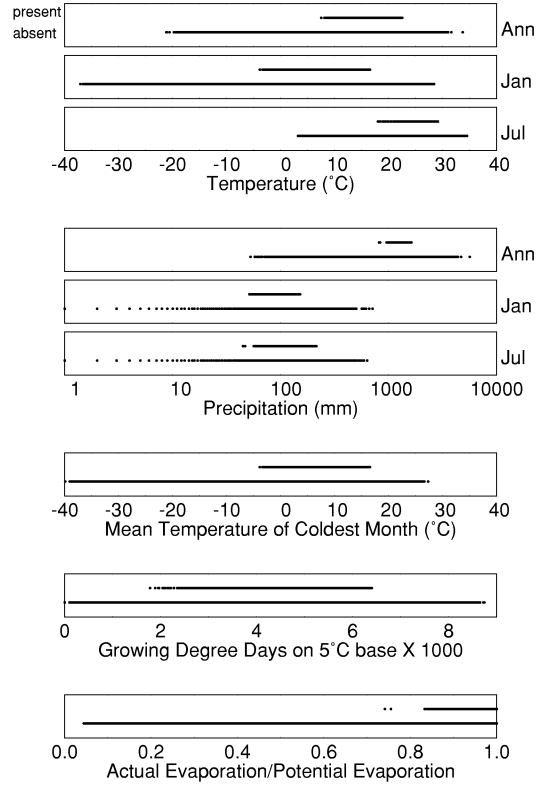

Ilex opaca

Growing Degree Days on 5°C Base X 1000