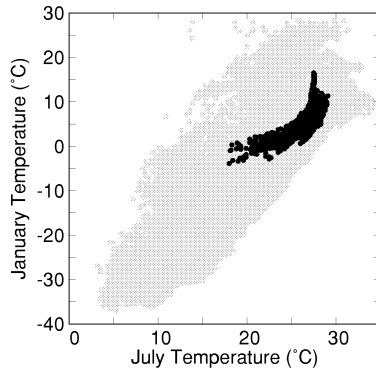

Ilex opaca

Growing Degree Days on 5°C Base X 1000