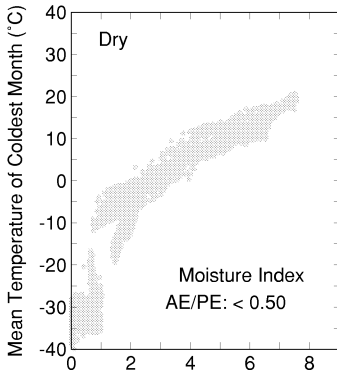

Ilex opaca

Growing Degree Days on 5°C Base X 1000