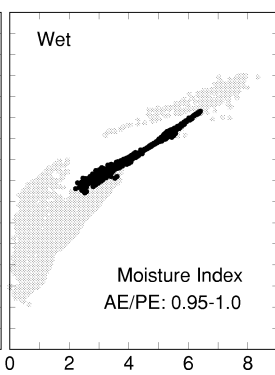

Ilex opaca

Growing Degree Days on 5°C Base X 1000