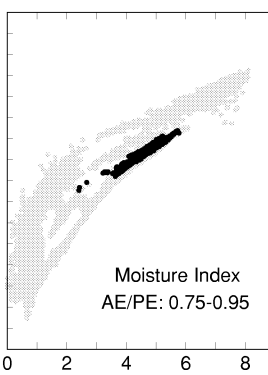

Ilex opaca

Growing Degree Days on 5°C Base X 1000