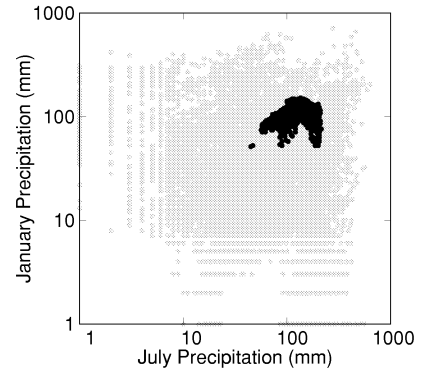

Ilex opaca

Growing Degree Days on 5°C Base X 1000