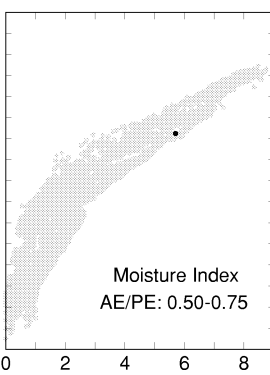

Ilex opaca

Growing Degree Days on 5°C Base X 1000