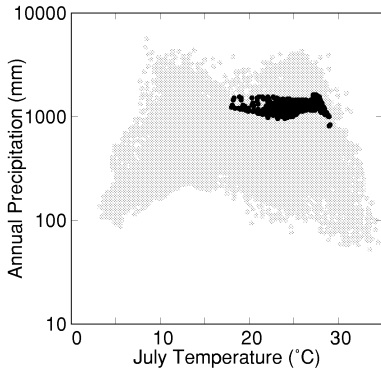

Ilex opaca

Growing Degree Days on 5°C Base X 1000