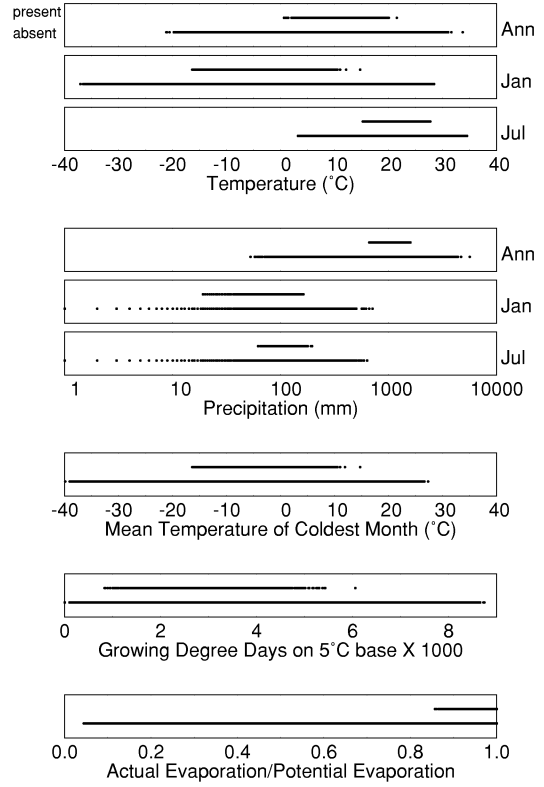

Ilex verticillata

Growing Degree Days on 5°C Base X 1000