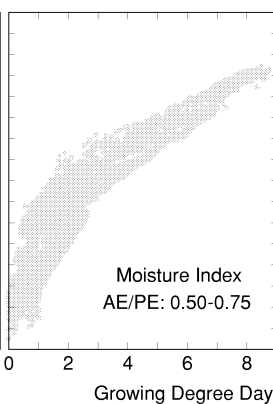

Ilex verticillata

Growing Degree Days on 5°C Base X 1000