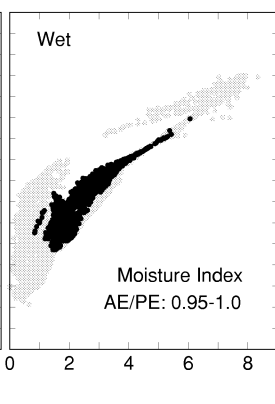

Ilex verticillata

Growing Degree Days on 5°C Base X 1000