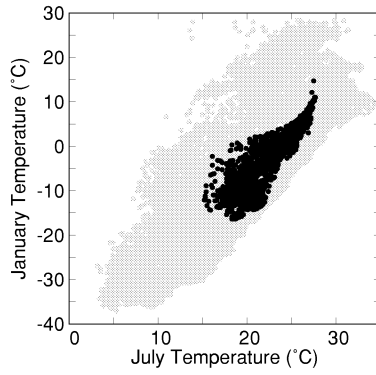

Ilex verticillata

Growing Degree Days on 5°C Base X 1000