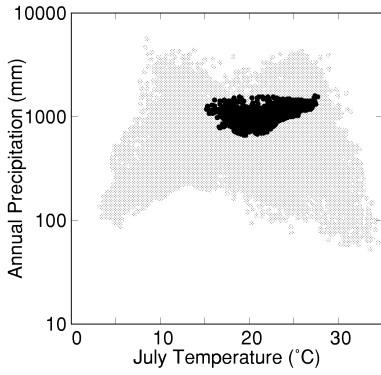

Ilex verticillata

Growing Degree Days on 5°C Base X 1000