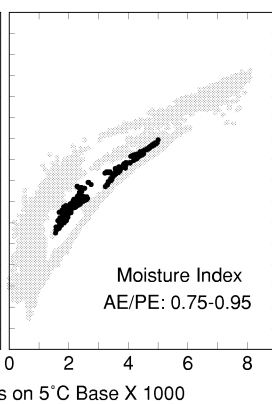

Ilex verticillata

Growing Degree Days on 5°C Base X 1000