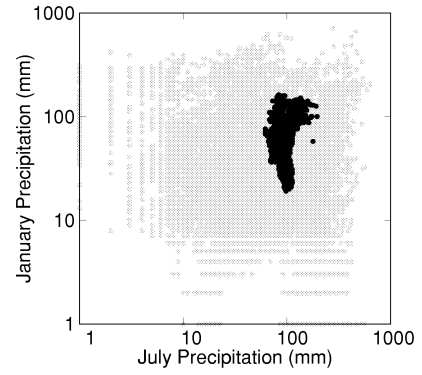

Ilex verticillata

Growing Degree Days on 5°C Base X 1000