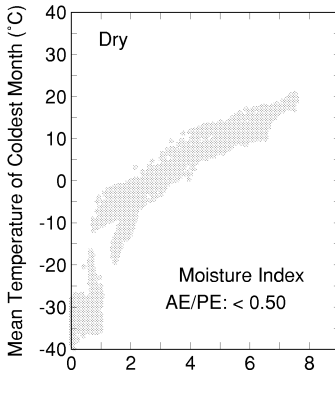

Ilex verticillata

Growing Degree Days on 5°C Base X 1000