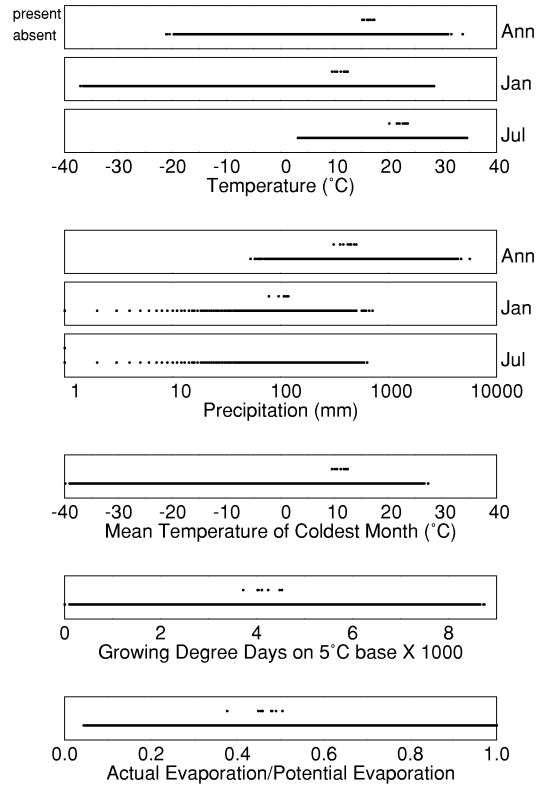

Juglans californica

Growing Degree Days on 5°C Base X 1000