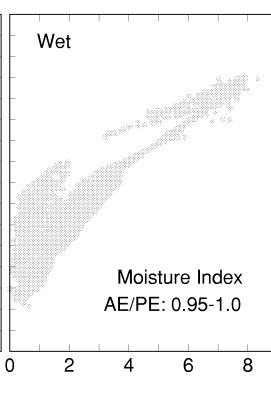

Juglans californica

Growing Degree Days on 5°C Base X 1000