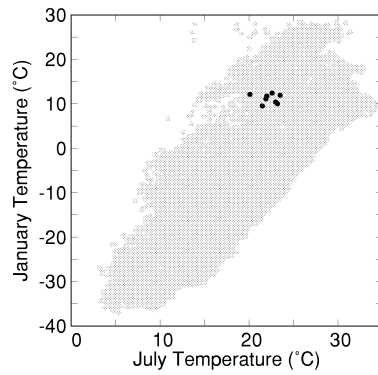

Juglans californica

Growing Degree Days on 5°C Base X 1000