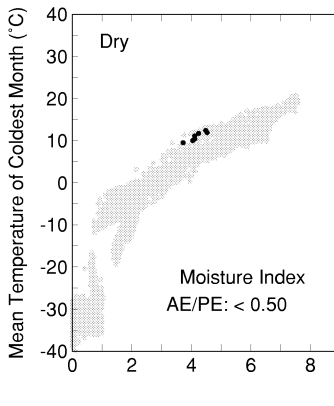

Juglans californica

Growing Degree Days on 5°C Base X 1000