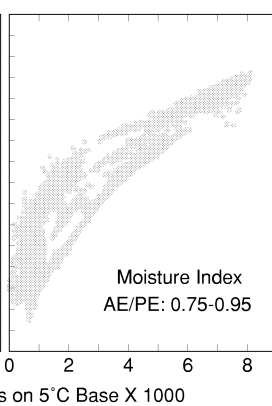

Juglans californica

Growing Degree Days on 5°C Base X 1000