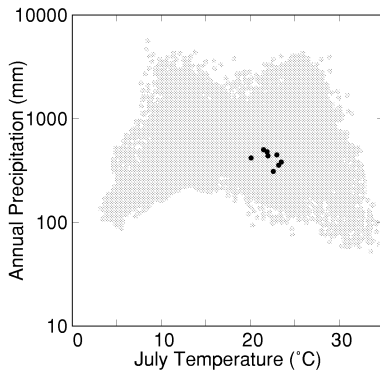

Juglans californica

Growing Degree Days on 5°C Base X 1000