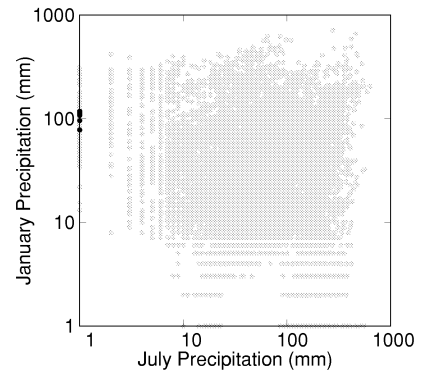

Juglans californica

Growing Degree Days on 5°C Base X 1000