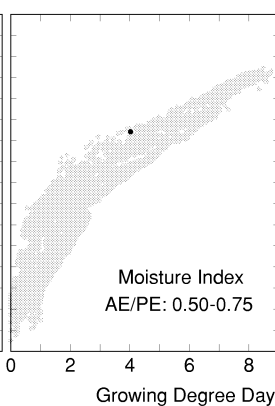

Juglans californica

Growing Degree Days on 5°C Base X 1000