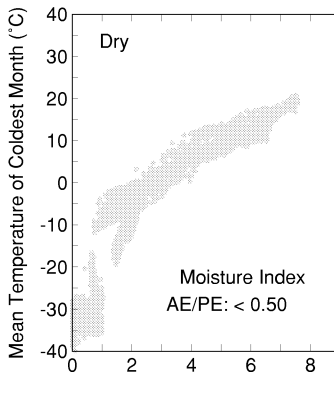

Juglans nigra

Growing Degree Days on 5°C Base X 1000