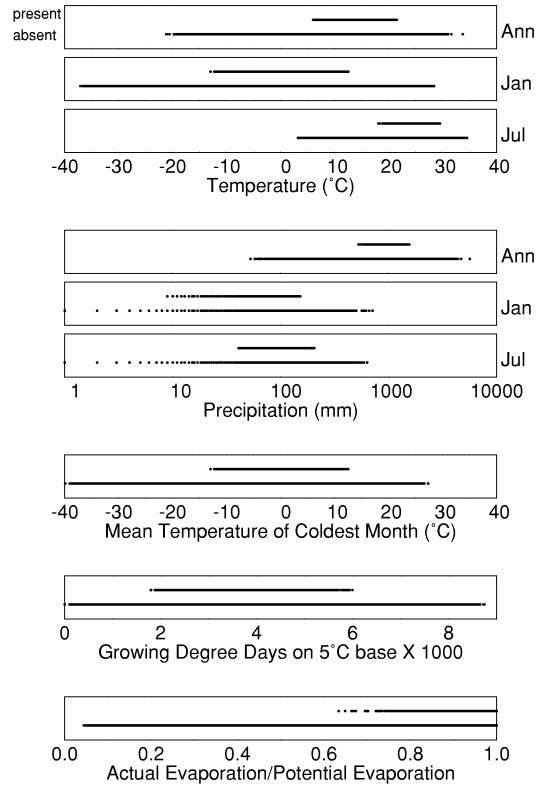

Juglans nigra

Growing Degree Days on 5°C Base X 1000