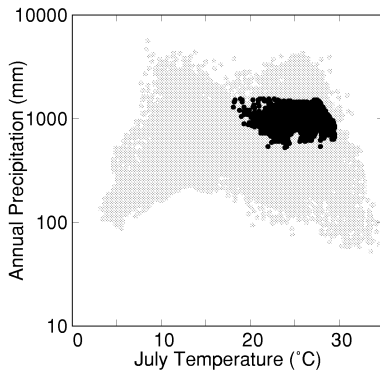

Juglans nigra

Growing Degree Days on 5°C Base X 1000