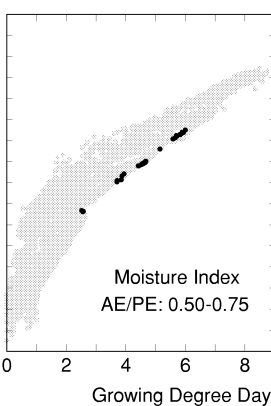

Juglans nigra

Growing Degree Days on 5°C Base X 1000