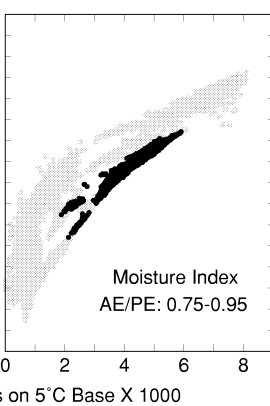

Juglans nigra

Growing Degree Days on 5°C Base X 1000