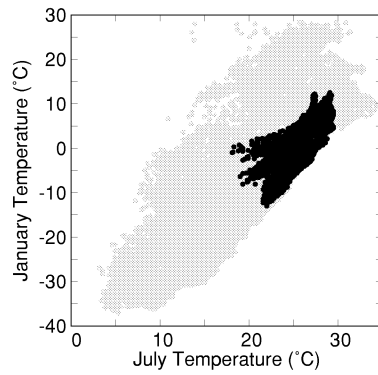

Juglans nigra

Growing Degree Days on 5°C Base X 1000