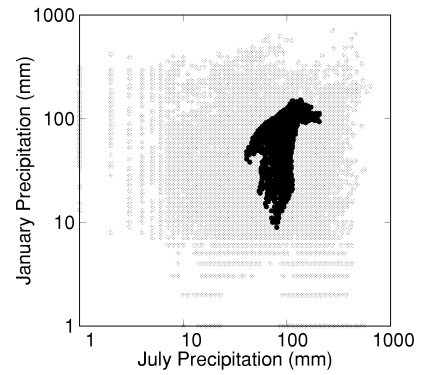

Juglans nigra

Growing Degree Days on 5°C Base X 1000