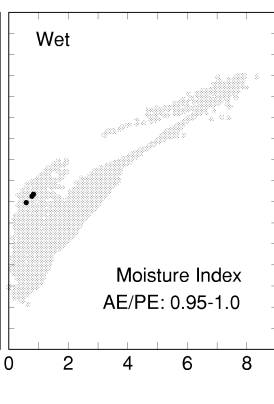

Juniperus occidentalis

Growing Degree Days on 5°C Base X 1000