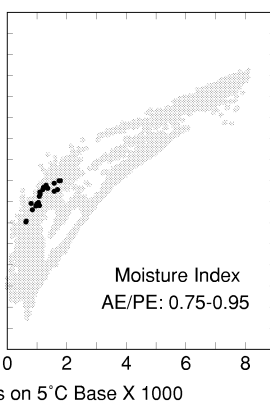

Juniperus occidentalis

Growing Degree Days on 5°C Base X 1000