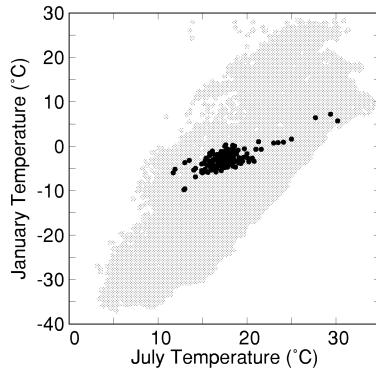

Juniperus occidentalis

Growing Degree Days on 5°C Base X 1000