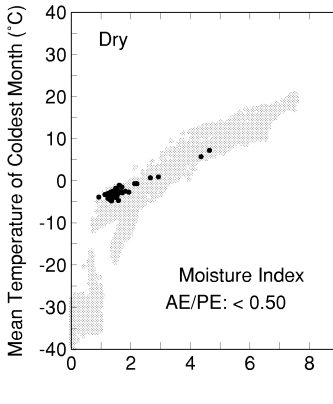

Juniperus occidentalis

Growing Degree Days on 5°C Base X 1000