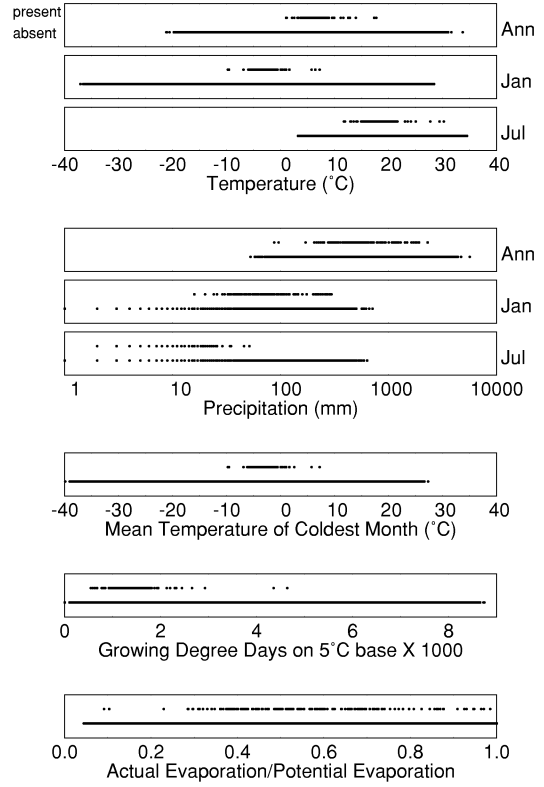

Juniperus occidentalis

Growing Degree Days on 5°C Base X 1000