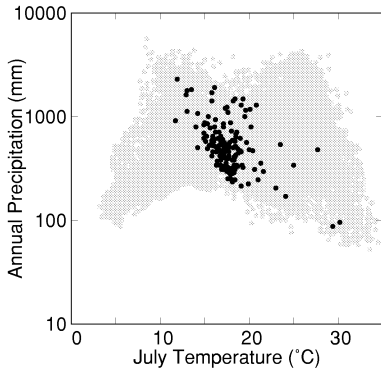

Juniperus occidentalis

Growing Degree Days on 5°C Base X 1000