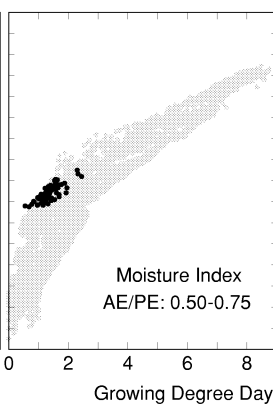

Juniperus occidentalis

Growing Degree Days on 5°C Base X 1000