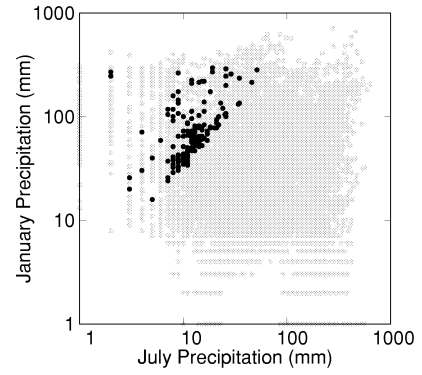

Juniperus occidentalis

Growing Degree Days on 5°C Base X 1000