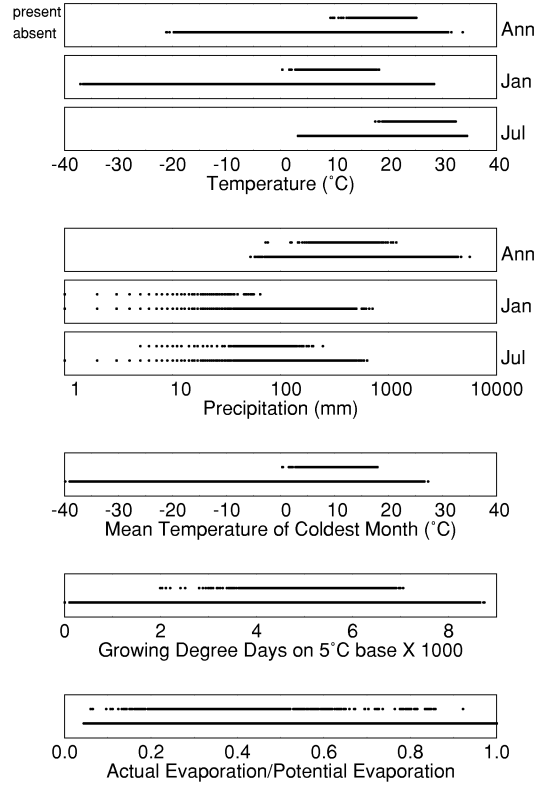

Koeberlinia spinosa

Growing Degree Days on 5°C Base X 1000