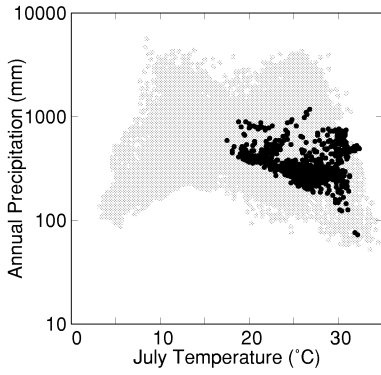

Koeberlinia spinosa

Growing Degree Days on 5°C Base X 1000