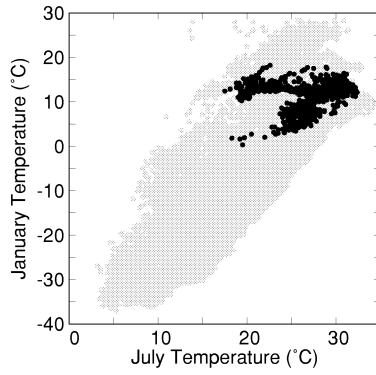

Koeberlinia spinosa

Growing Degree Days on 5°C Base X 1000