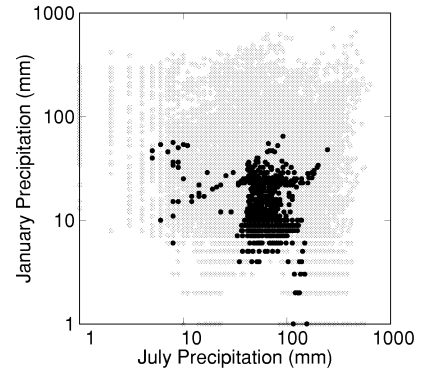

Koeberlinia spinosa

Growing Degree Days on 5°C Base X 1000