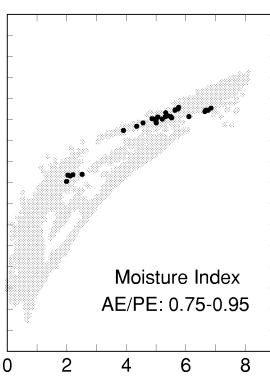

Koeberlinia spinosa

Growing Degree Days on 5°C Base X 1000