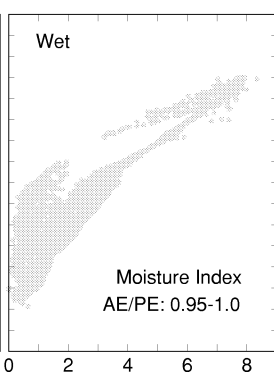

Koeberlinia spinosa

Growing Degree Days on 5°C Base X 1000