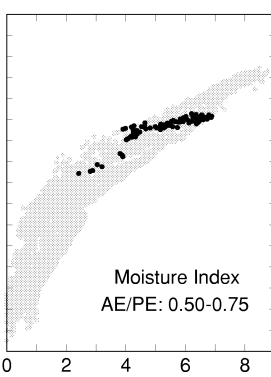

Koeberlinia spinosa

Growing Degree Days on 5°C Base X 1000