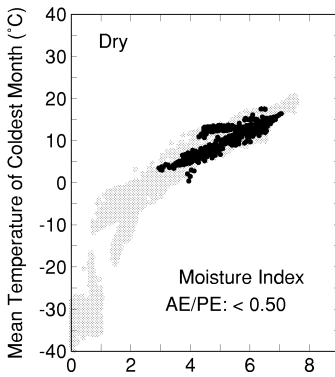

Koeberlinia spinosa

Growing Degree Days on 5°C Base X 1000