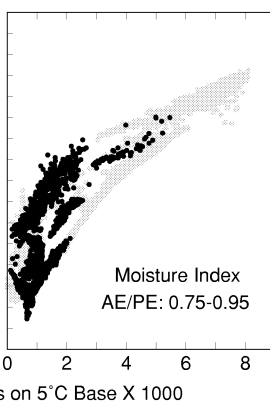

LARIX/PSEUDOTSUGA

Growing Degree Days on 5°C Base X 1000