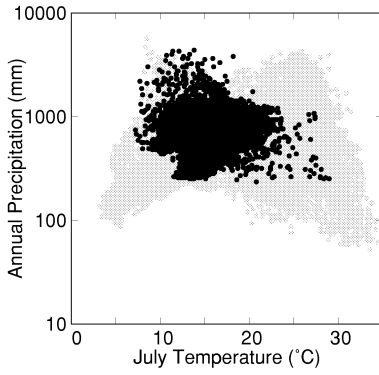

LARIX/PSEUDOTSUGA

Growing Degree Days on 5°C Base X 1000