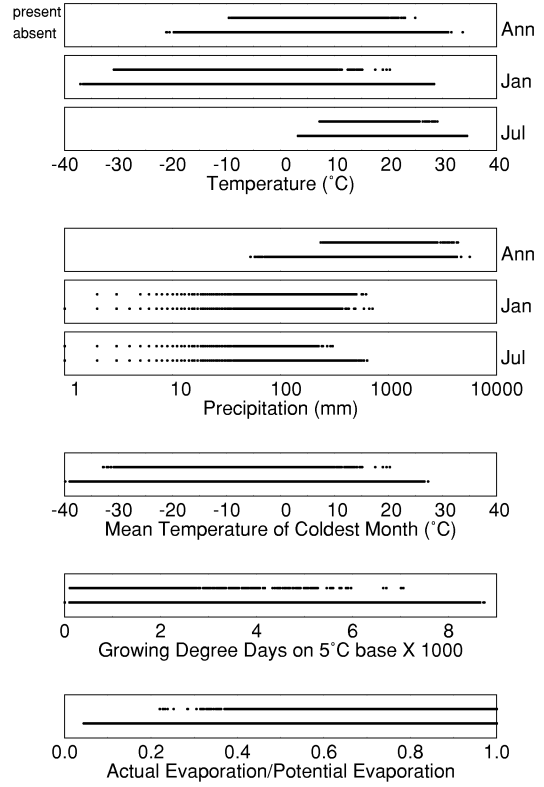

LARIX/PSEUDOTSUGA

Growing Degree Days on 5°C Base X 1000