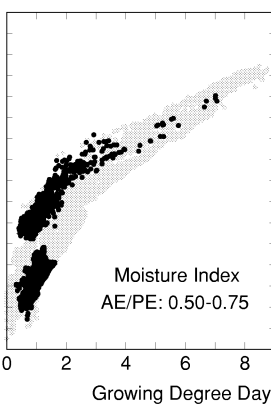

LARIX/PSEUDOTSUGA

Growing Degree Days on 5°C Base X 1000