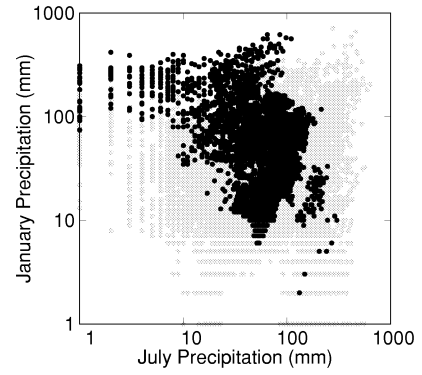

LARIX/PSEUDOTSUGA

Growing Degree Days on 5°C Base X 1000