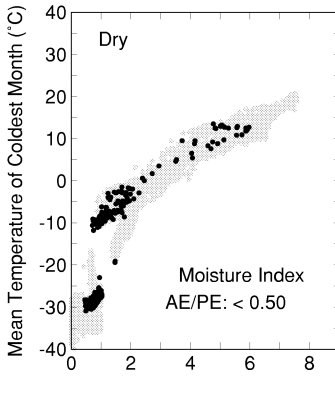

LARIX/PSEUDOTSUGA

Growing Degree Days on 5°C Base X 1000