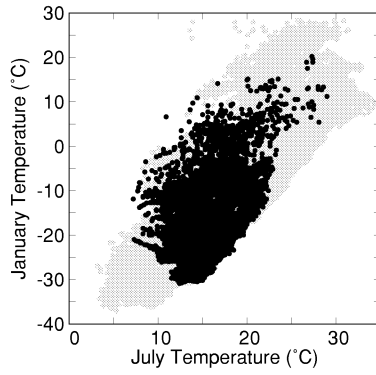

LARIX/PSEUDOTSUGA

Growing Degree Days on 5°C Base X 1000