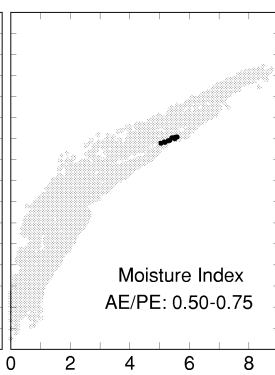

Maclura pomifera

Growing Degree Days on 5°C Base X 1000