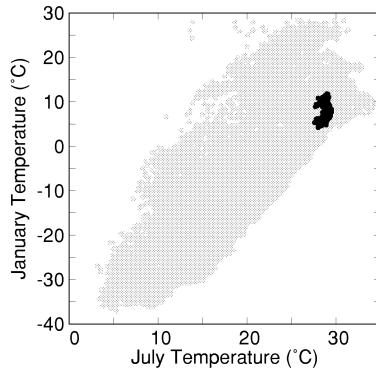

Maclura pomifera

Growing Degree Days on 5°C Base X 1000