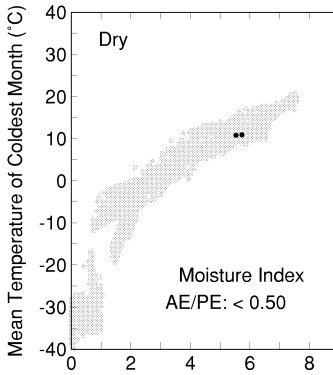

Maclura pomifera

Growing Degree Days on 5°C Base X 1000