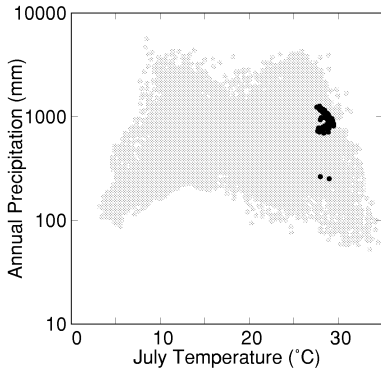

Maclura pomifera

Growing Degree Days on 5°C Base X 1000