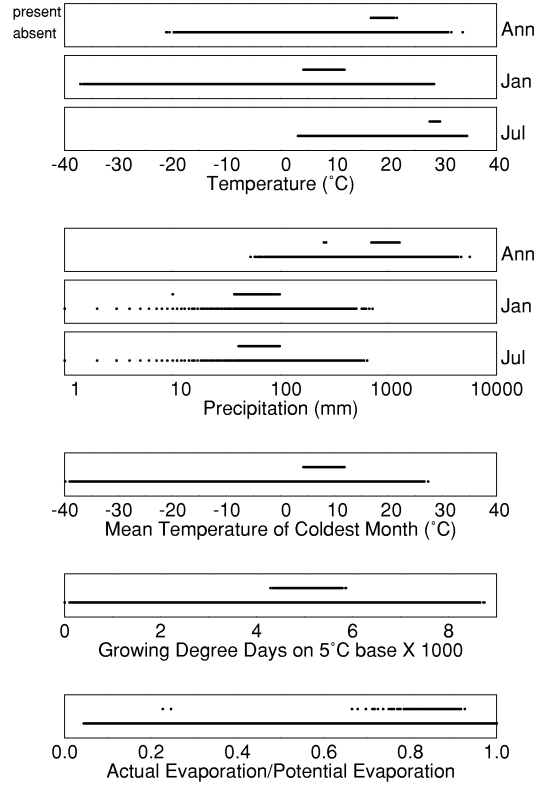

Maclura pomifera

Growing Degree Days on 5°C Base X 1000