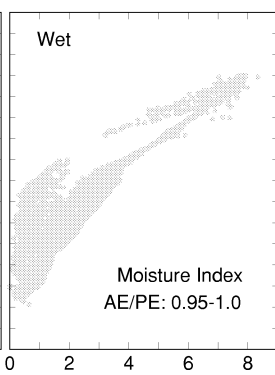

Maclura pomifera

Growing Degree Days on 5°C Base X 1000