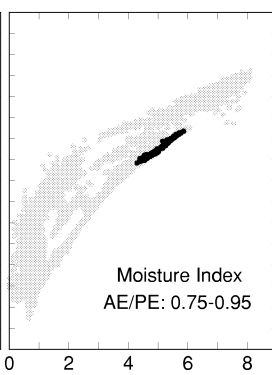

Maclura pomifera

Growing Degree Days on 5°C Base X 1000