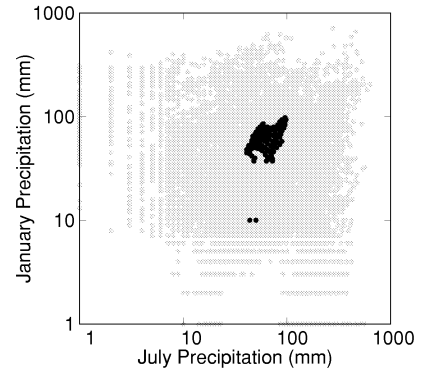

Maclura pomifera

Growing Degree Days on 5°C Base X 1000