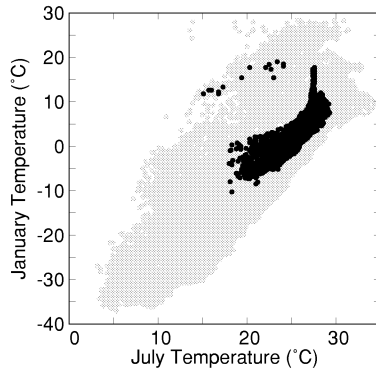

Nyssa sylvatica

Growing Degree Days on 5°C Base X 1000