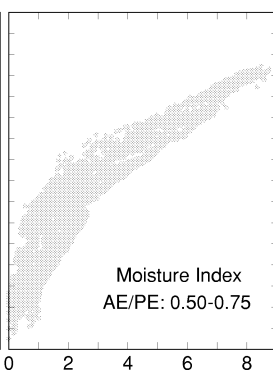

Nyssa sylvatica

Growing Degree Days on 5°C Base X 1000