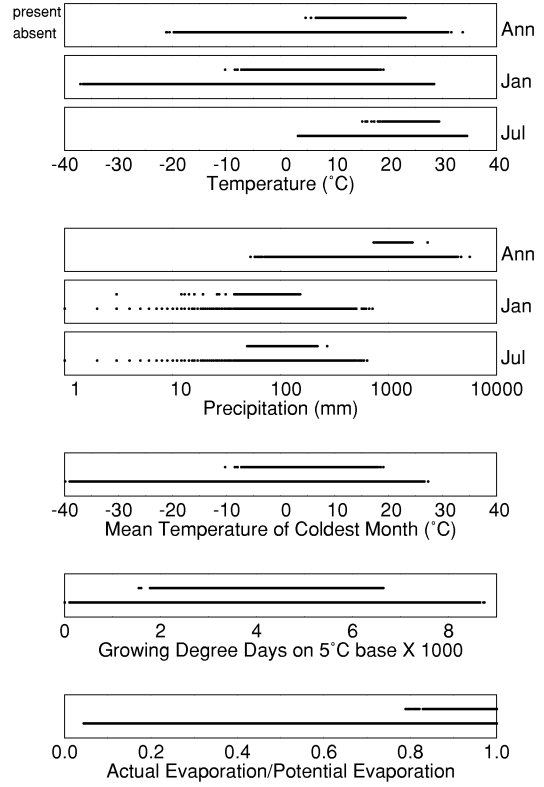

Nyssa sylvatica

Growing Degree Days on 5°C Base X 1000