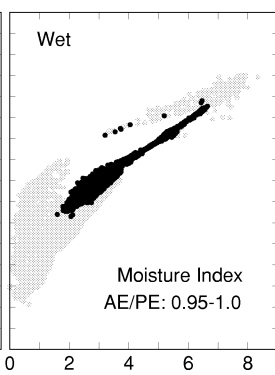

Nyssa sylvatica

Growing Degree Days on 5°C Base X 1000