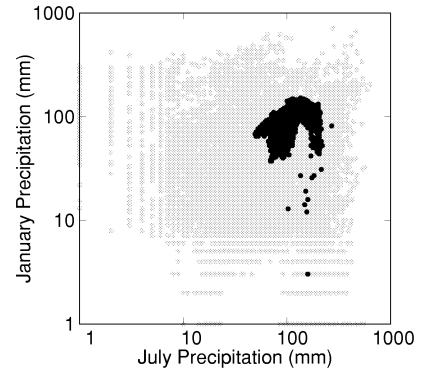

Nyssa sylvatica

Growing Degree Days on 5°C Base X 1000