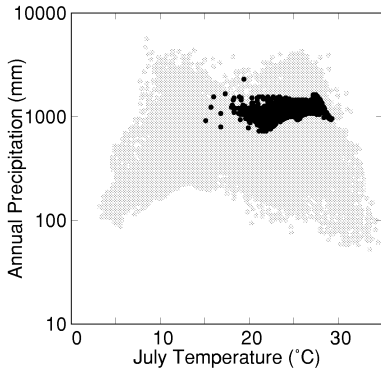

Nyssa sylvatica

Growing Degree Days on 5°C Base X 1000