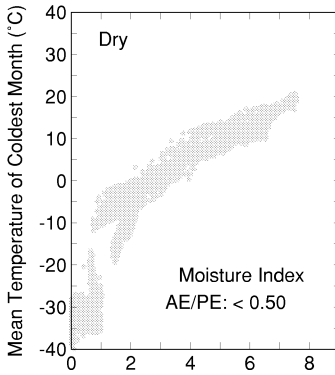

Nyssa sylvatica

Growing Degree Days on 5°C Base X 1000