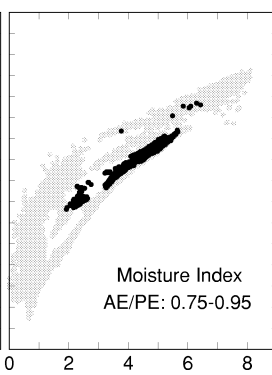

Nyssa sylvatica

Growing Degree Days on 5°C Base X 1000