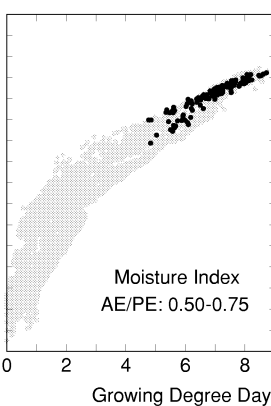

Pinus oocarpa

Growing Degree Days on 5°C Base X 1000