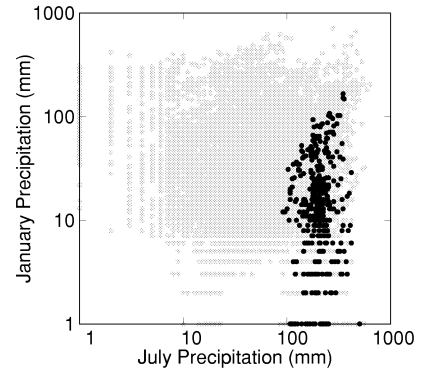

Pinus oocarpa

Growing Degree Days on 5°C Base X 1000