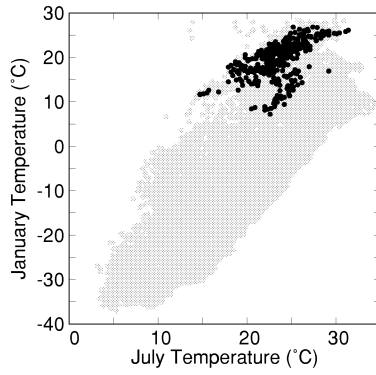

Pinus oocarpa

Growing Degree Days on 5°C Base X 1000