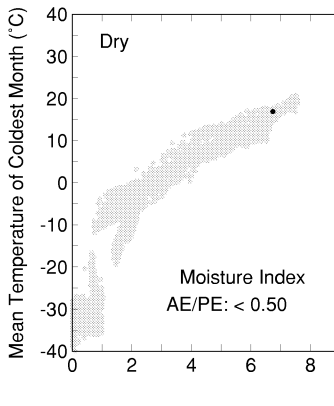

Pinus oocarpa

Growing Degree Days on 5°C Base X 1000