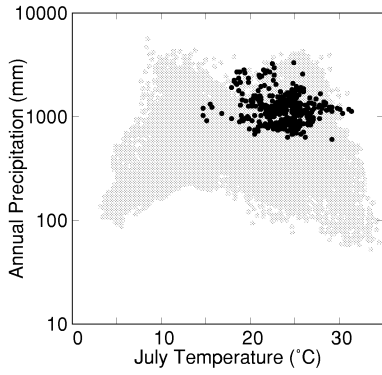

Pinus oocarpa

Growing Degree Days on 5°C Base X 1000