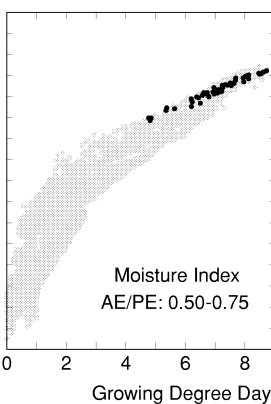

Pinus pringlei

Growing Degree Days on 5°C Base X 1000