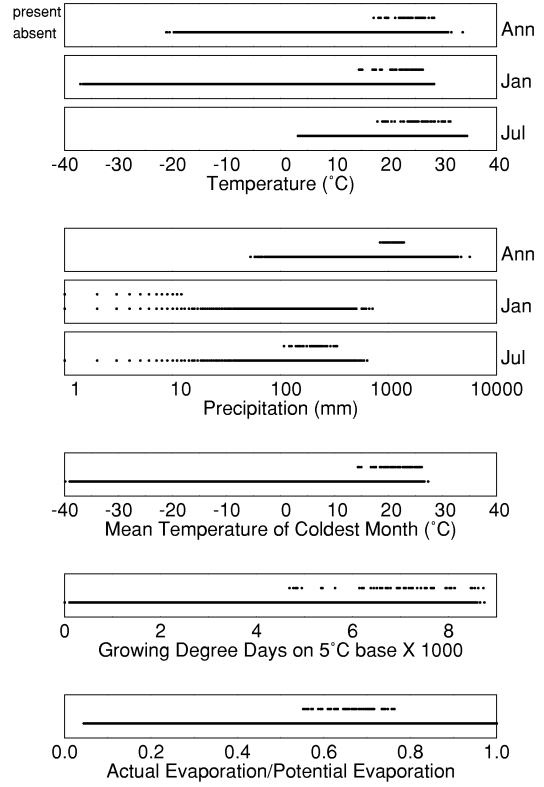

Pinus pringlei

Growing Degree Days on 5°C Base X 1000