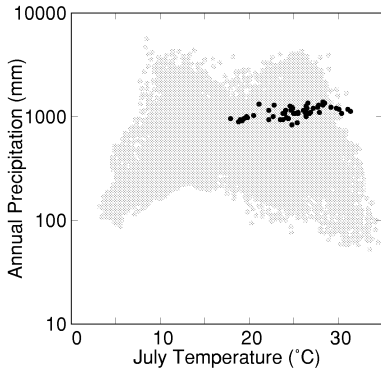

Pinus pringlei

Growing Degree Days on 5°C Base X 1000