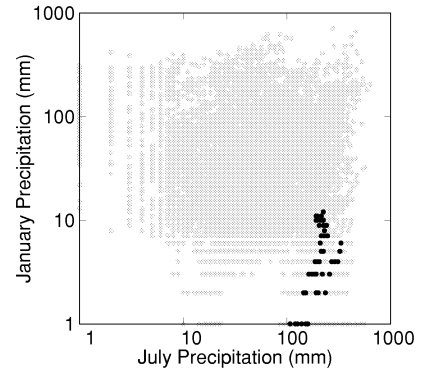

Pinus pringlei

Growing Degree Days on 5°C Base X 1000