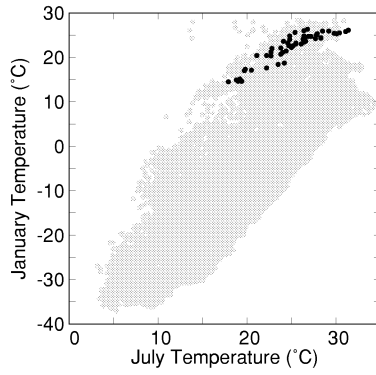

Pinus pringlei

Growing Degree Days on 5°C Base X 1000