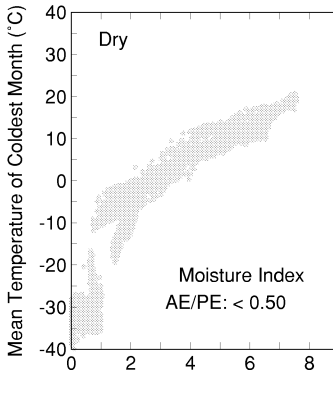

Pinus pringlei

Growing Degree Days on 5°C Base X 1000