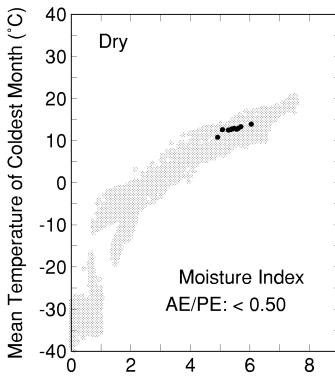

Pinus teocote

Growing Degree Days on 5°C Base X 1000