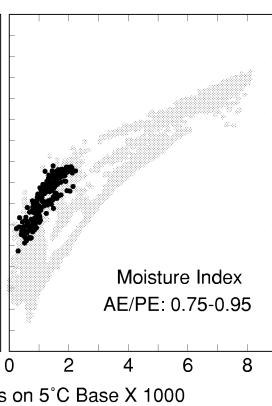

# *Pinus monticola*

Growing Degree Days on 5°C Base X 1000