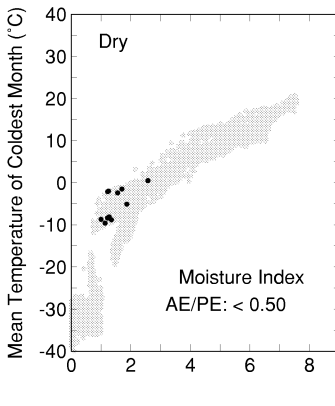

# *Pinus monticola*

Growing Degree Days on 5°C Base X 1000