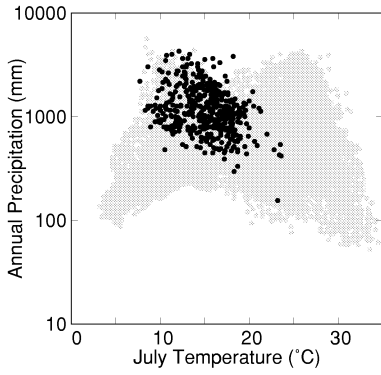

# *Pinus monticola*

Growing Degree Days on 5°C Base X 1000