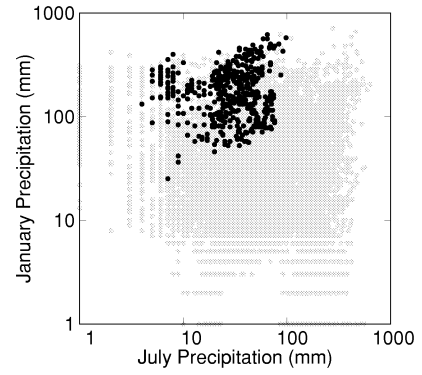

# *Pinus monticola*

Growing Degree Days on 5°C Base X 1000