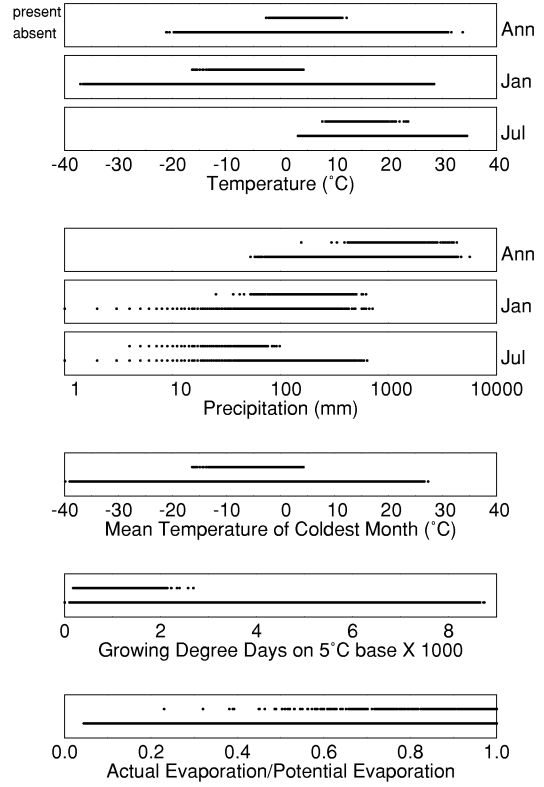

# *Pinus monticola*

Growing Degree Days on 5°C Base X 1000