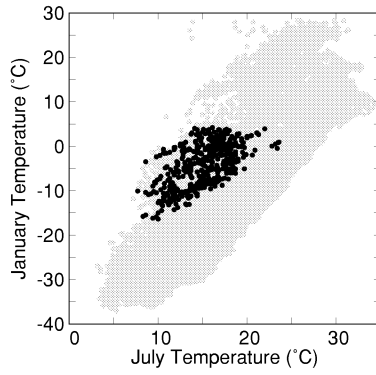

# *Pinus monticola*

Growing Degree Days on 5°C Base X 1000