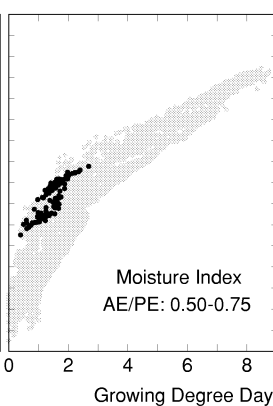

# *Pinus monticola*

Growing Degree Days on 5°C Base X 1000