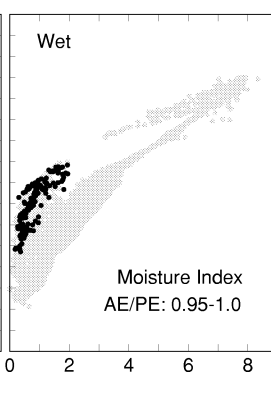

# *Pinus monticola*

Growing Degree Days on 5°C Base X 1000