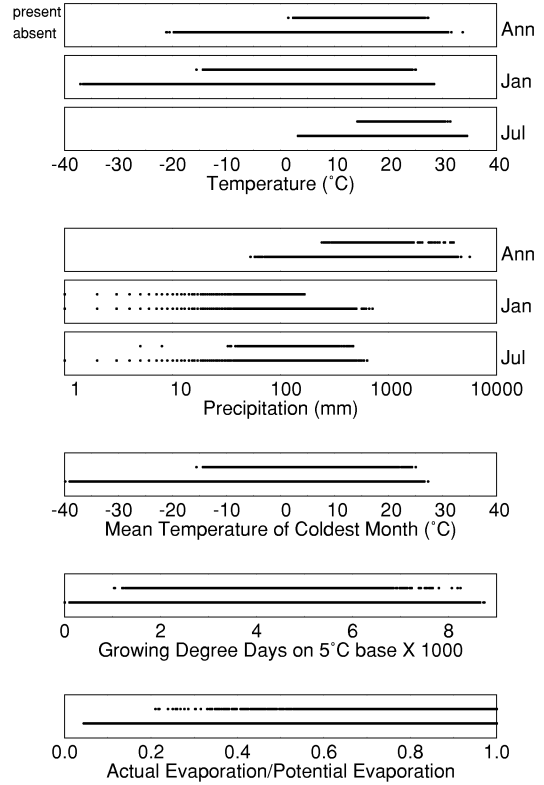

# Prunus serotina

Growing Degree Days on 5°C Base X 1000