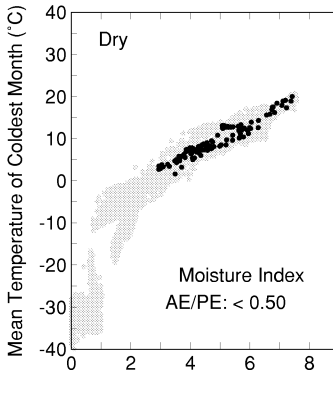

# Prunus serotina

Growing Degree Days on 5°C Base X 1000