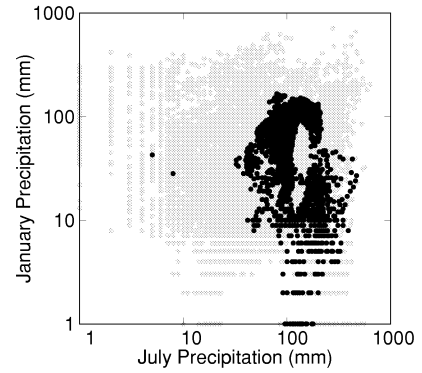

# Prunus serotina

Growing Degree Days on 5°C Base X 1000