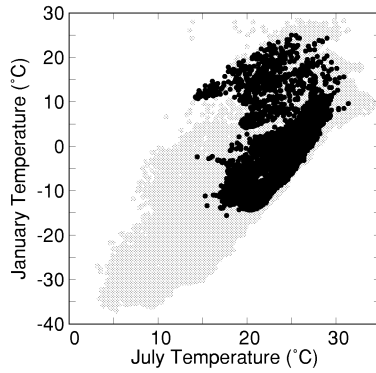

# Prunus serotina

Growing Degree Days on 5°C Base X 1000