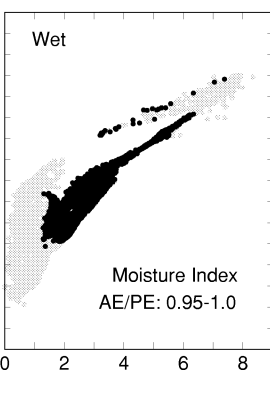

# Prunus serotina

Growing Degree Days on 5°C Base X 1000