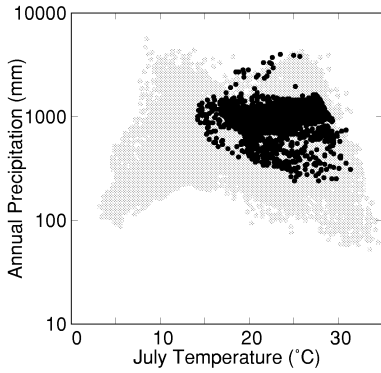

# Prunus serotina

Growing Degree Days on 5°C Base X 1000