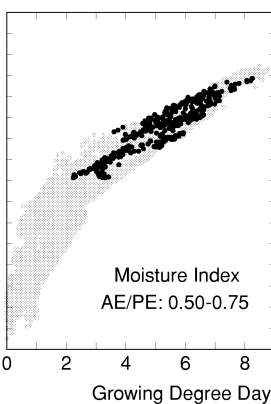

# Prunus serotina

Growing Degree Days on 5°C Base X 1000