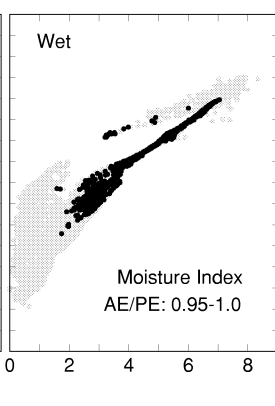

Ptelea trifoliata

Growing Degree Days on 5°C Base X 1000