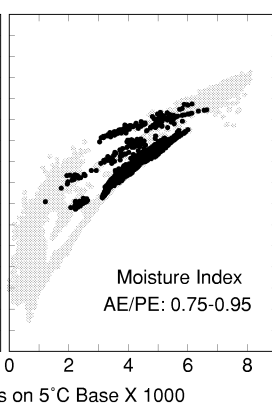

Ptelea trifoliata

Growing Degree Days on 5°C Base X 1000