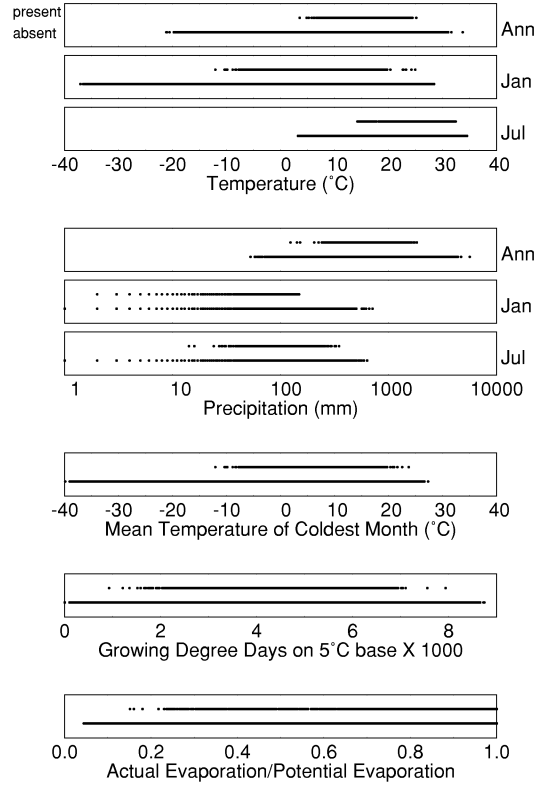

Ptelea trifoliata

Growing Degree Days on 5°C Base X 1000