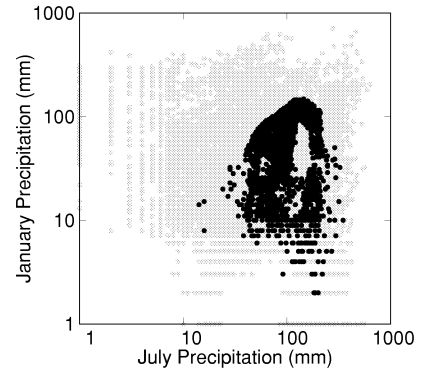

Ptelea trifoliata

Growing Degree Days on 5°C Base X 1000