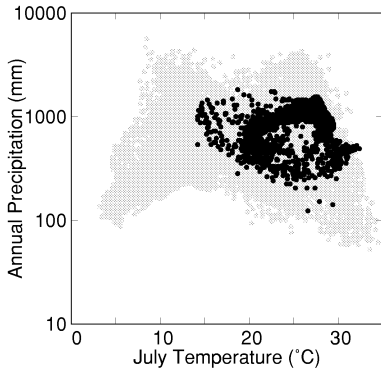

Ptelea trifoliata

Growing Degree Days on 5°C Base X 1000