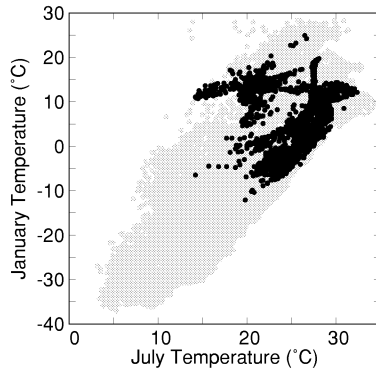

Ptelea trifoliata

Growing Degree Days on 5°C Base X 1000