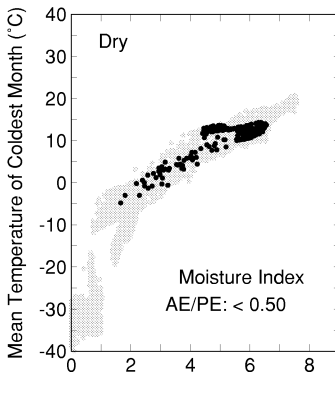

Ptelea trifoliata

Growing Degree Days on 5°C Base X 1000