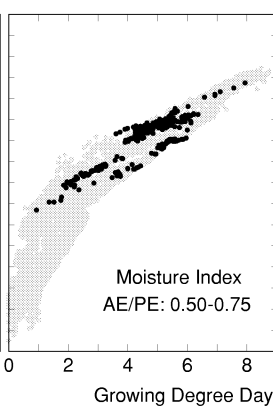

Ptelea trifoliata

Growing Degree Days on 5°C Base X 1000