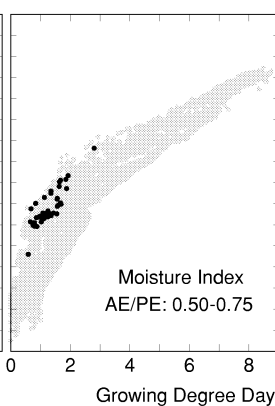

# TSUGA WEST

Growing Degree Days on 5°C Base X 1000