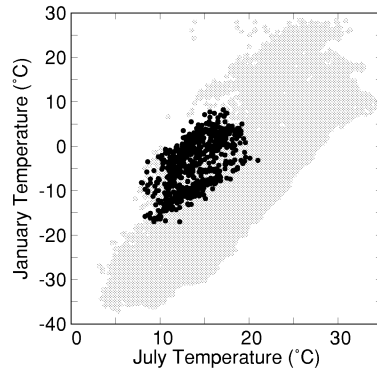

# TSUGA WEST

Growing Degree Days on 5°C Base X 1000