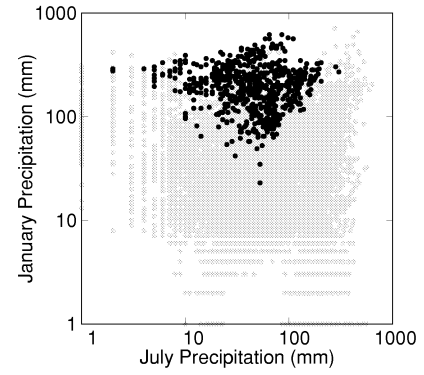

# TSUGA WEST

Growing Degree Days on 5°C Base X 1000