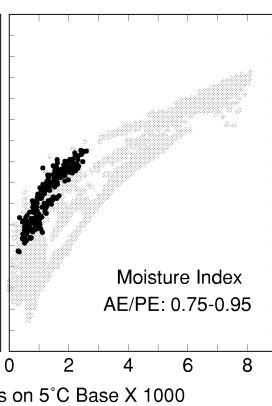

# TSUGA WEST

Growing Degree Days on 5°C Base X 1000