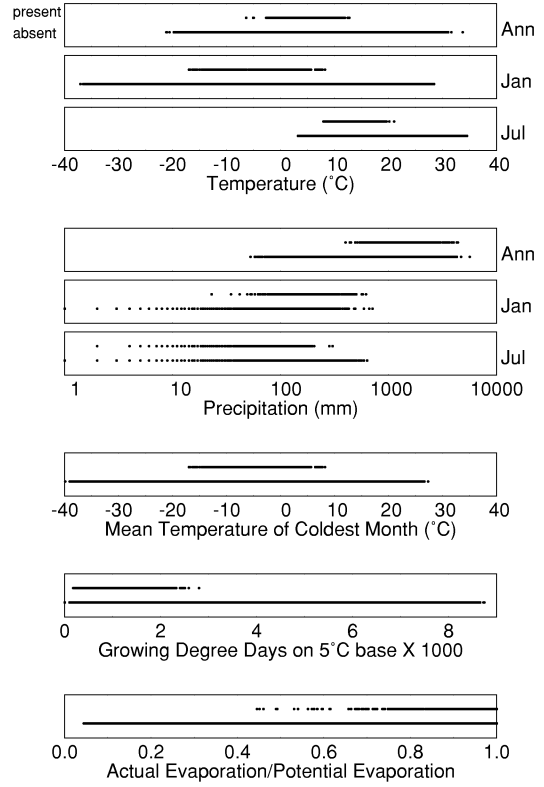

# TSUGA WEST

Growing Degree Days on 5°C Base X 1000