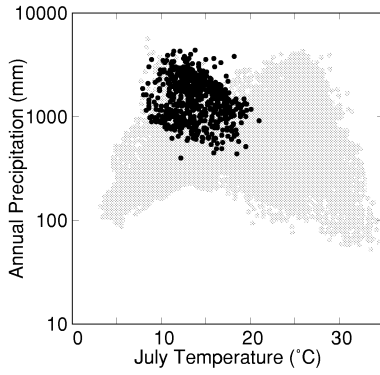

# TSUGA WEST

Growing Degree Days on 5°C Base X 1000