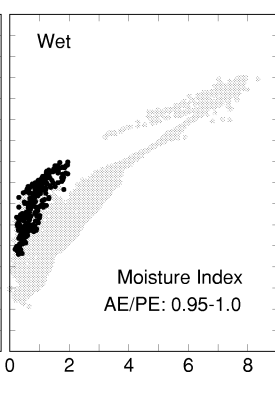

# TSUGA WEST

Growing Degree Days on 5°C Base X 1000