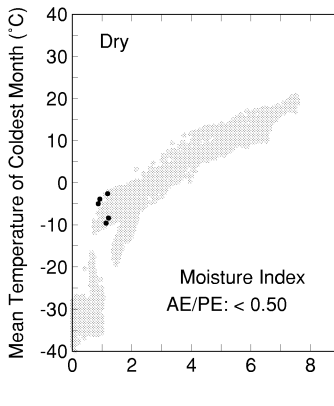

# TSUGA WEST

Growing Degree Days on 5°C Base X 1000