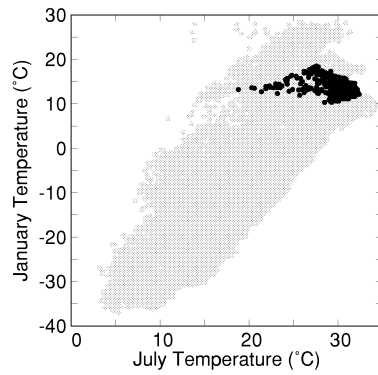

Yucca treculeana

Growing Degree Days on 5°C Base X 1000