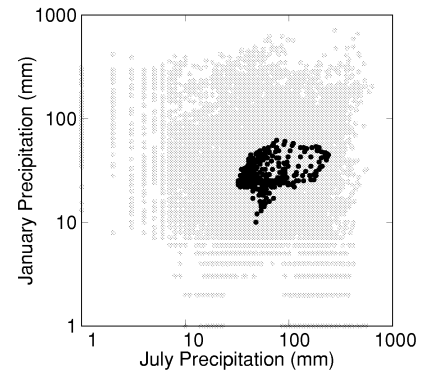

Yucca treculeana

Growing Degree Days on 5°C Base X 1000