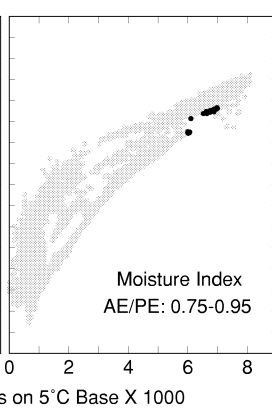

Yucca treculeana

Growing Degree Days on 5°C Base X 1000