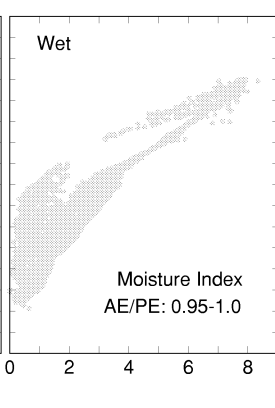

Yucca treculeana

Growing Degree Days on 5°C Base X 1000