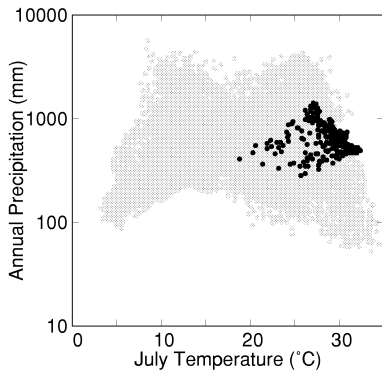

Yucca treculeana

Growing Degree Days on 5°C Base X 1000