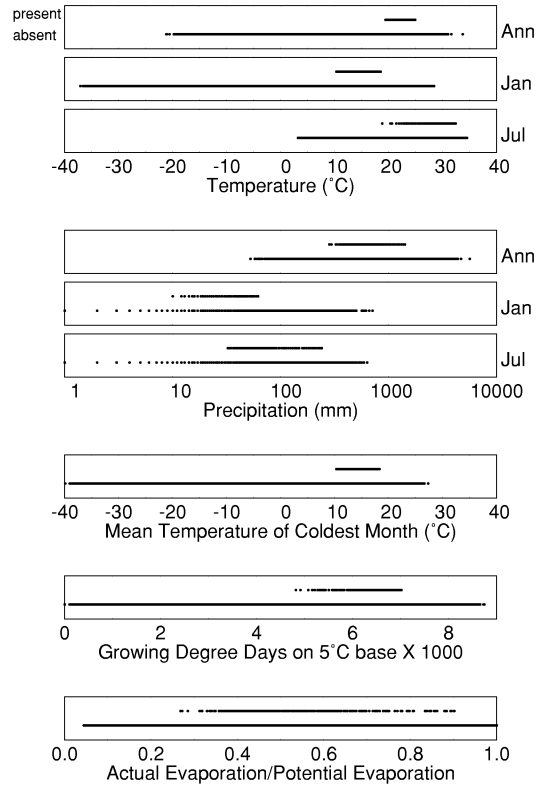

Yucca treculeana

Growing Degree Days on 5°C Base X 1000