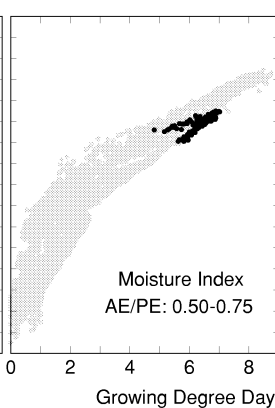

Yucca treculeana

Growing Degree Days on 5°C Base X 1000