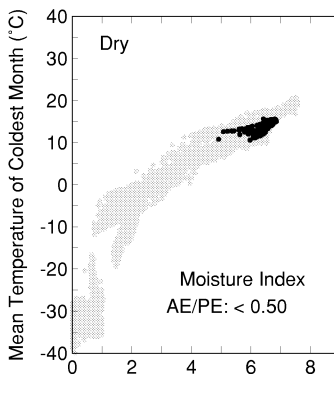

Yucca treculeana

Growing Degree Days on 5°C Base X 1000