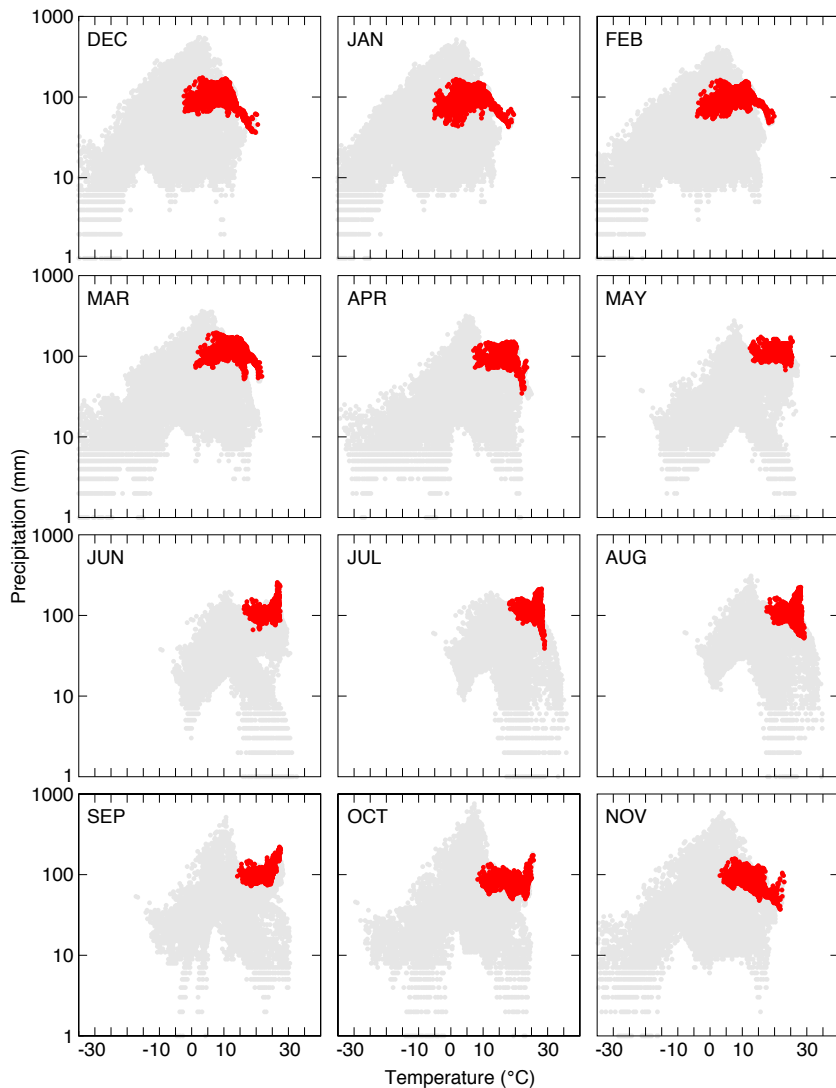

# PINUS SOUTHEAST

Number of taxa in group: 9

Number of grid points: 2152

Primary source(s):

Table 2 lists taxa in group

# USGS Professional Paper 1650-G

Distribution data for Canada and United States only