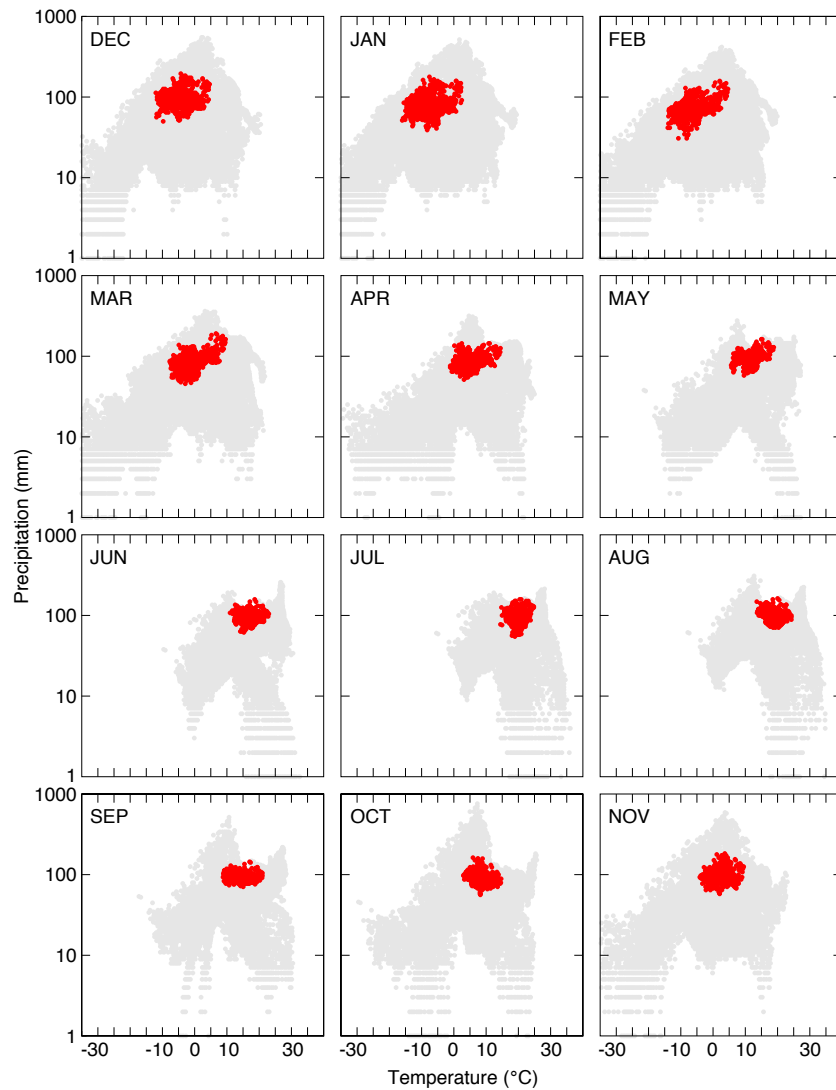

Acer pensylvanicum L.

Accepted name: *Acer pensylvanicum* L.

Common name: striped maple

Number of grid points: 1117

Primary source(s):

Little (1977)

Distribution data for Canada and United States only