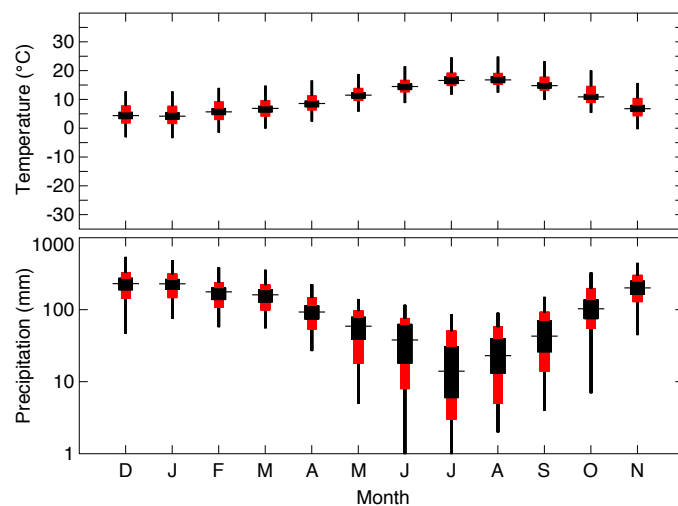

Arbutus menziesii Pursh

Accepted name: *Arbutus menziesii* Pursh

Common name: Pacific madrone

Number of grid points: 227

Primary source(s):

Little (1971)

Distribution data for Canada and United States only