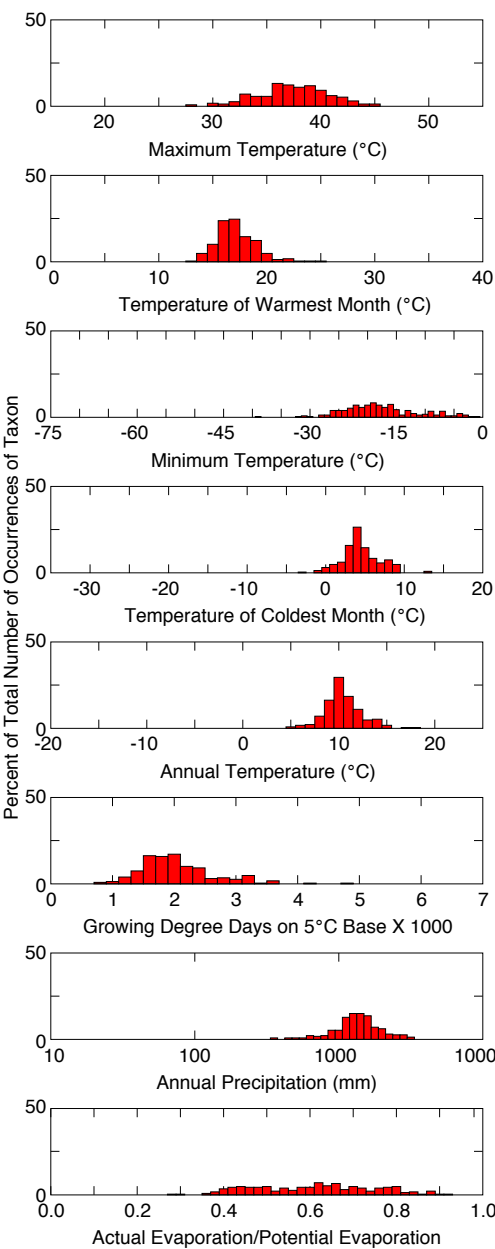

Arbutus menziesii Pursh

Accepted name: *Arbutus menziesii* Pursh

Common name: Pacific madrone

Number of grid points: 227

Primary source(s):

Little (1971)

Distribution data for Canada and United States only