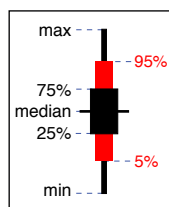

Arbutus menziesii Pursh

Accepted name: *Arbutus menziesii* Pursh

Common name: Pacific madrone

Number of grid points: 227

Primary source(s):

Little (1971)

Distribution data for Canada and United States only