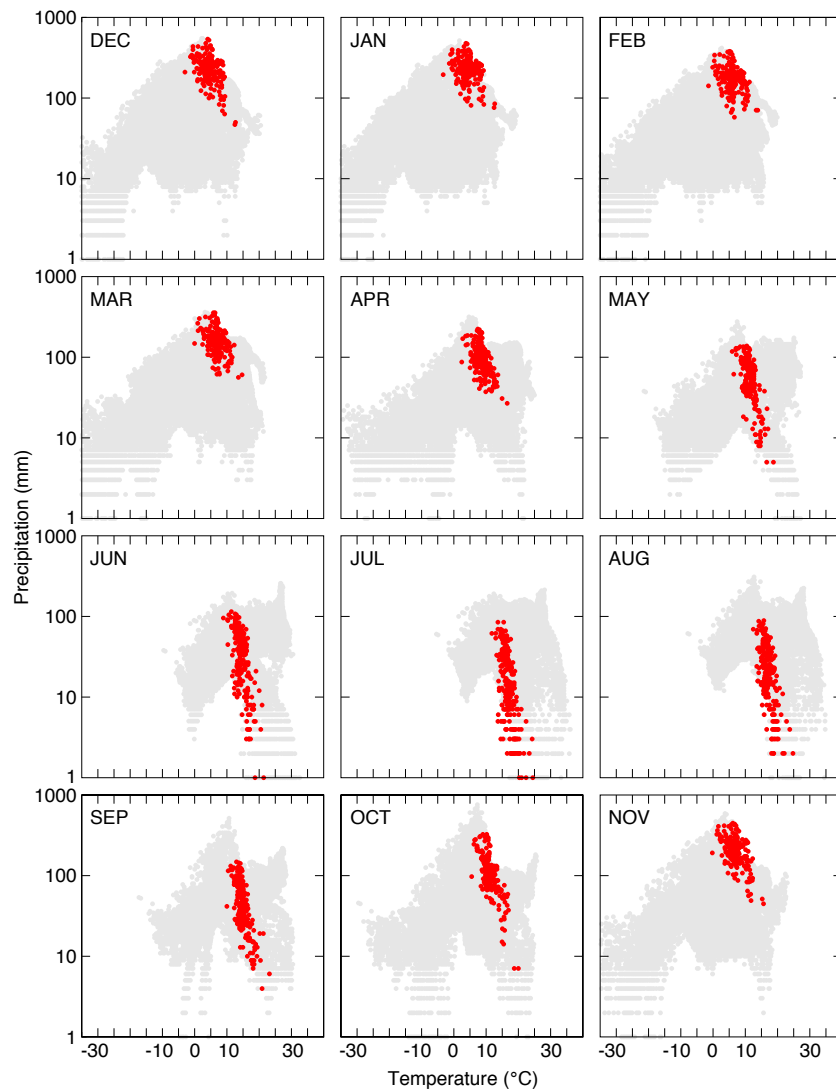

Arbutus menziesii Pursh

Accepted name: *Arbutus menziesii* Pursh

Common name: Pacific madrone

Number of grid points: 227

Primary source(s):

Little (1971)

Distribution data for Canada and United States only