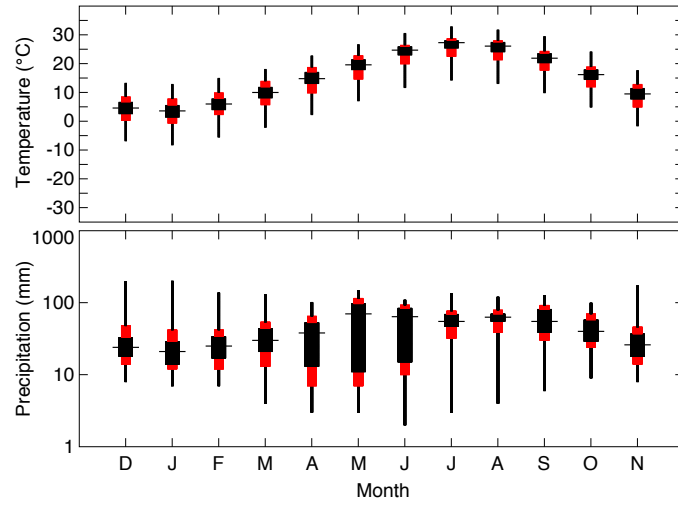

Celtis reticulata Torr.

Accepted name: *Celtis reticulata* Torr.

Common name: netleaf hackberry

Number of grid points: 667

Primary source(s):

Little (1976)

Distribution data for Canada and United States only