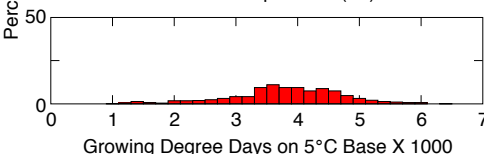

Celtis reticulata Torr.

Accepted name: *Celtis reticulata* Torr.

Common name: netleaf hackberry

Number of grid points: 667

Primary source(s):

Little (1976)

Distribution data for Canada and United States only