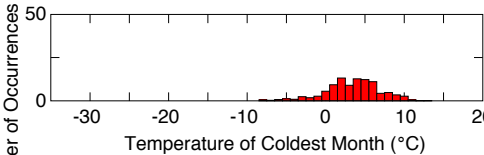

Celtis reticulata Torr.

Accepted name: *Celtis reticulata* Torr.

Common name: netleaf hackberry

Number of grid points: 667

Primary source(s):

Little (1976)

Distribution data for Canada and United States only