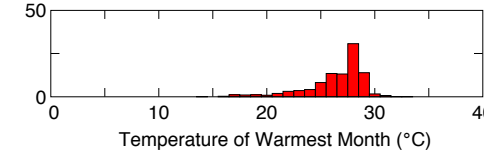

Celtis reticulata Torr.

Accepted name: *Celtis reticulata* Torr.

Common name: netleaf hackberry

Number of grid points: 667

Primary source(s):

Little (1976)

Distribution data for Canada and United States only