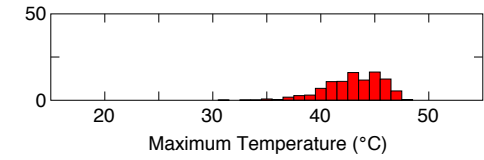

Celtis reticulata Torr.

Accepted name: *Celtis reticulata* Torr.

Common name: netleaf hackberry

Number of grid points: 667

Primary source(s):

Little (1976)

Distribution data for Canada and United States only