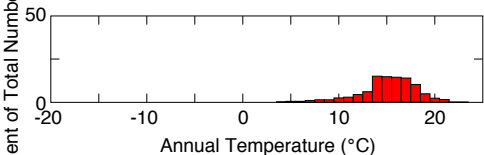

Celtis reticulata Torr.

Accepted name: *Celtis reticulata* Torr.

Common name: netleaf hackberry

Number of grid points: 667

Primary source(s):

Little (1976)

Distribution data for Canada and United States only