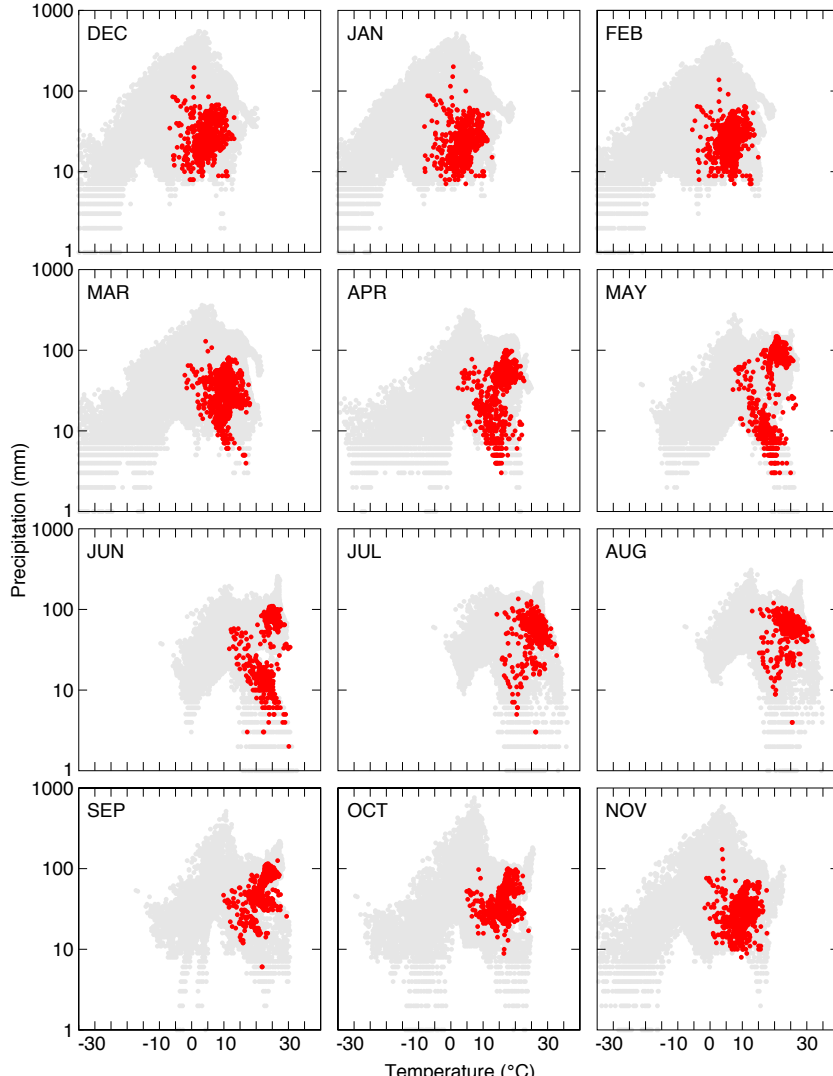

Celtis reticulata Torr.

Accepted name: *Celtis reticulata* Torr.

Common name: netleaf hackberry

Number of grid points: 667

Primary source(s):

Little (1976)

Distribution data for Canada and United States only