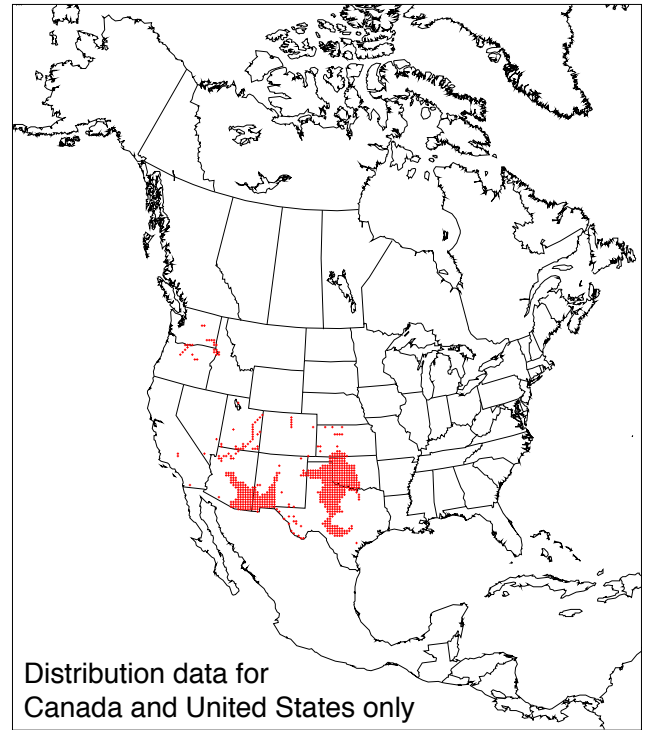

Celtis reticulata Torr.

Accepted name: *Celtis reticulata* Torr.

Common name: netleaf hackberry

Number of grid points: 667

Primary source(s):

Little (1976)

Distribution data for Canada and United States only