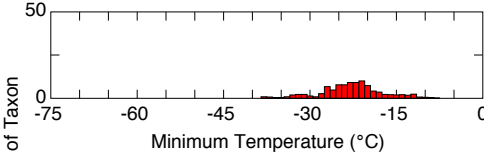

Celtis reticulata Torr.

Accepted name: *Celtis reticulata* Torr.

Common name: netleaf hackberry

Number of grid points: 667

Primary source(s):

Little (1976)

Distribution data for Canada and United States only