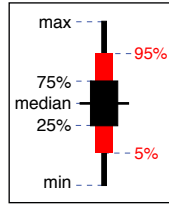

Celtis reticulata Torr.

Accepted name: *Celtis reticulata* Torr.

Common name: netleaf hackberry

Number of grid points: 667

Primary source(s):

Little (1976)

Distribution data for Canada and United States only