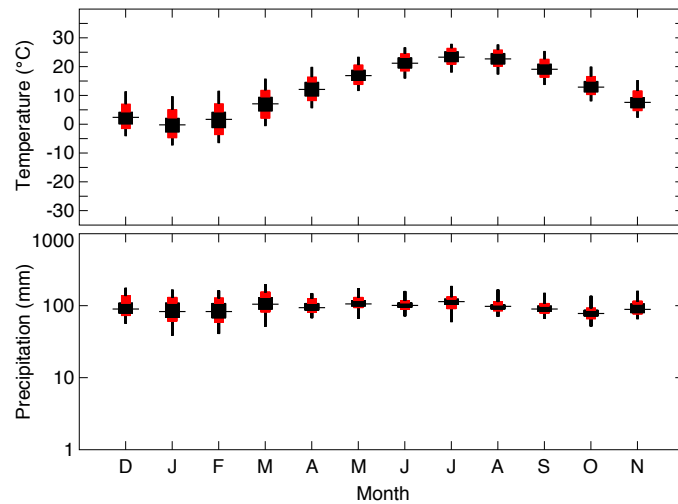

Magnolia acuminata L.

Accepted name: *Magnolia acuminata* (L.) L.

Common name: cucumbertree

Number of grid points: 740

Primary source(s):

Little (1971)

Distribution data for Canada and United States only