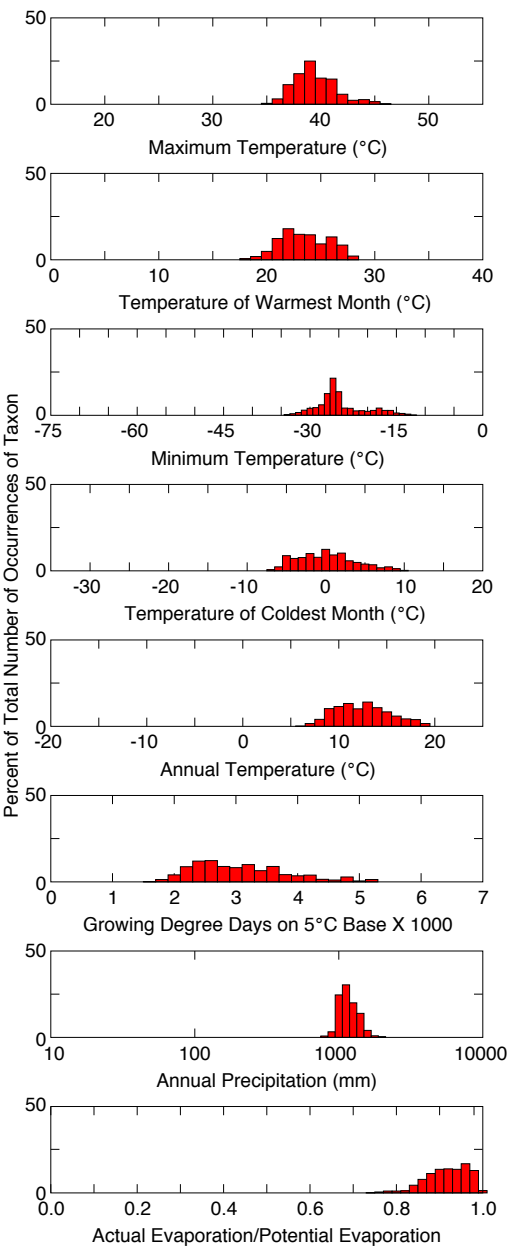

Magnolia acuminata L.

Accepted name: *Magnolia acuminata* (L.) L.

Common name: cucumbertree

Number of grid points: 740

Primary source(s):

Little (1971)

Distribution data for Canada and United States only