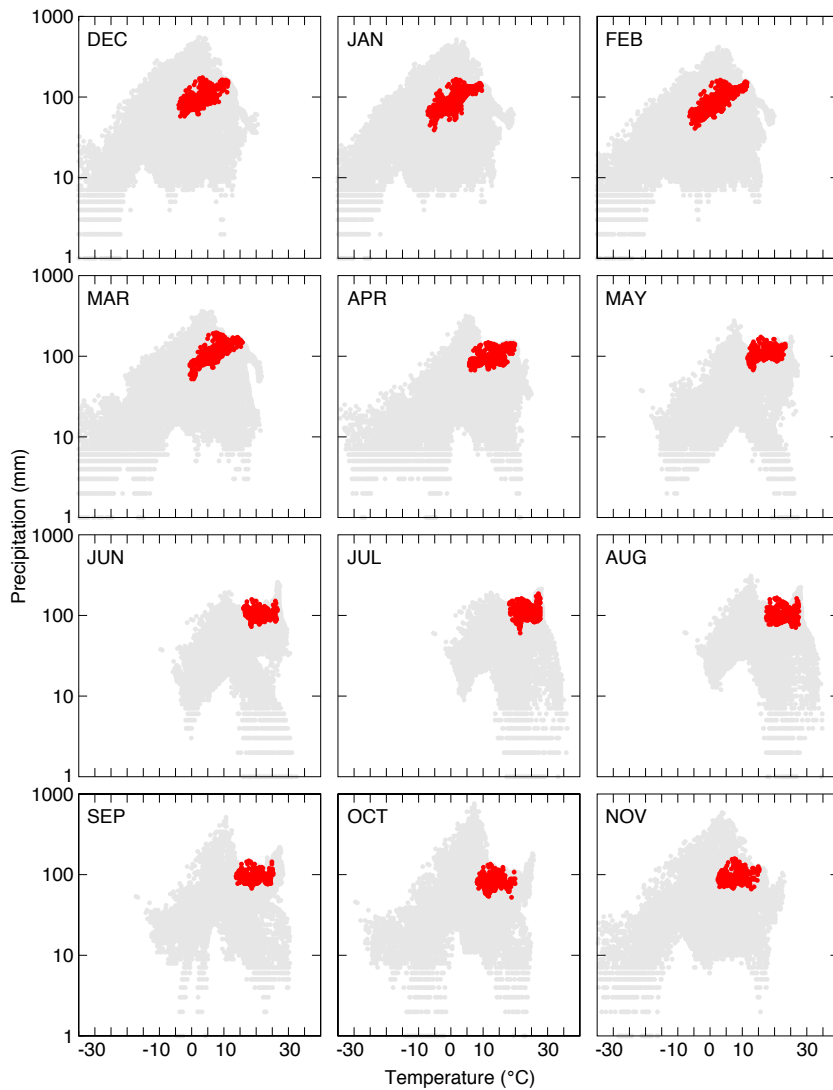

Magnolia acuminata L.

Accepted name: *Magnolia acuminata* (L.) L.

Common name: cucumbertree

Number of grid points: 740

Primary source(s):

Little (1971)

Distribution data for Canada and United States only