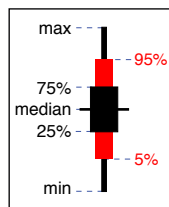

Magnolia acuminata L.

Accepted name: *Magnolia acuminata* (L.) L.

Common name: cucumbertree

Number of grid points: 740

Primary source(s):

Little (1971)

Distribution data for Canada and United States only